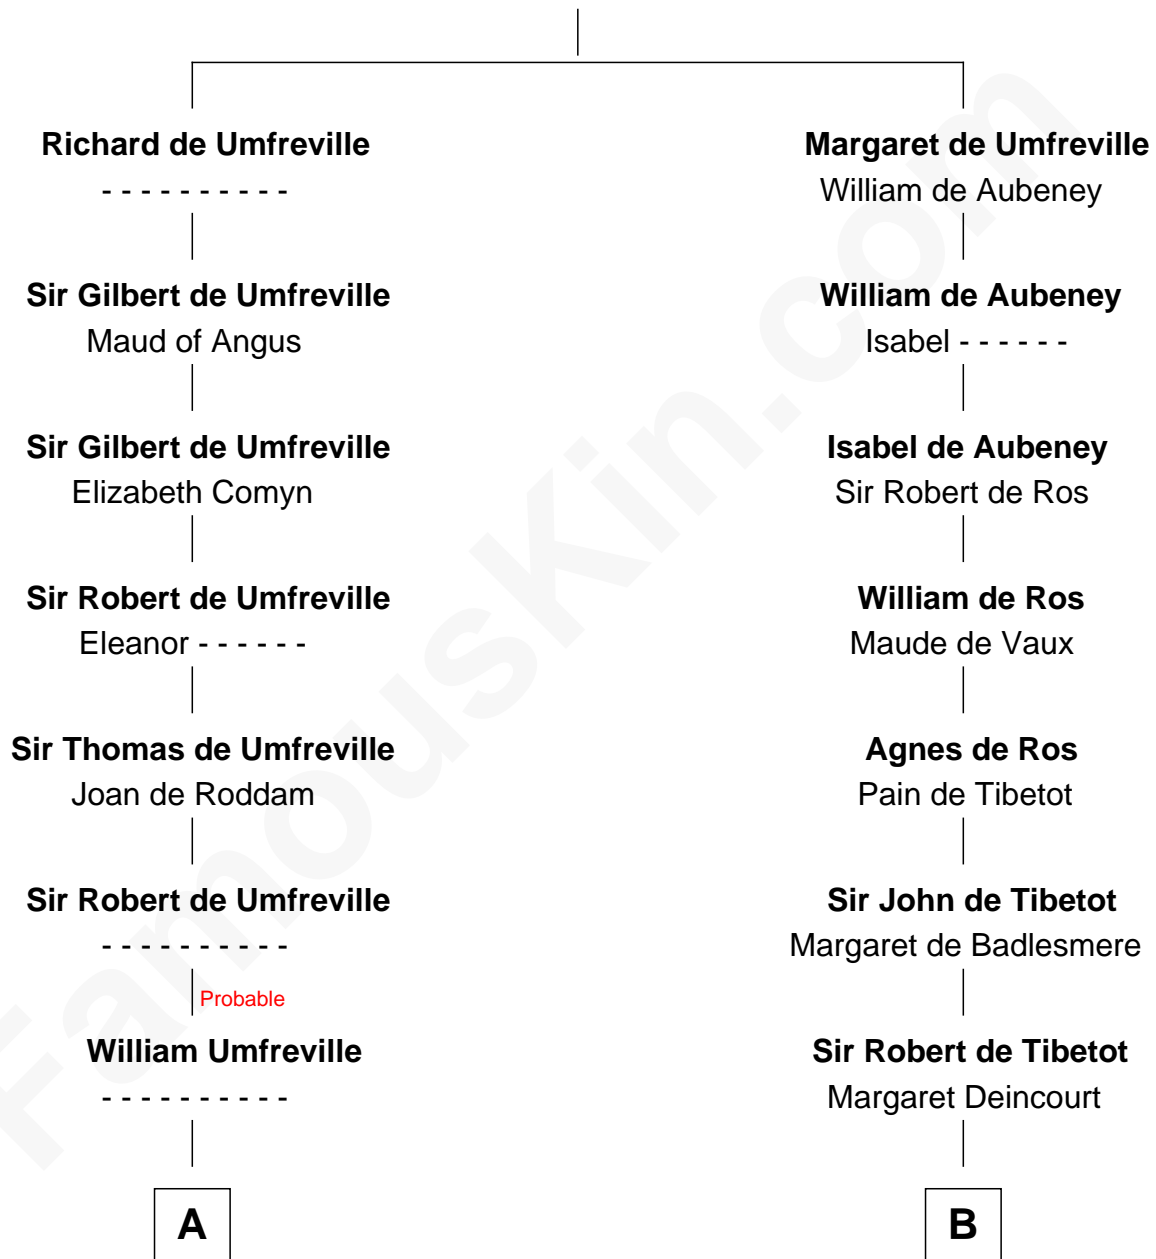

FamousKin.com

Relationship Chart of

Helen (Herron) Taft

First Lady of President William H. Taft

16th cousin 3 times removed of

Rev. George Burroughs

Executed for Witchcraft, Salem 1692

Sir Odinel de Umfreville

Alice de Lucy

C

—
Maria Clinton

Ela Collins

—
Harriet Anne Collins

John Williamson Herron

—
Helen (Herron) Taft

First Lady of William H. Taft