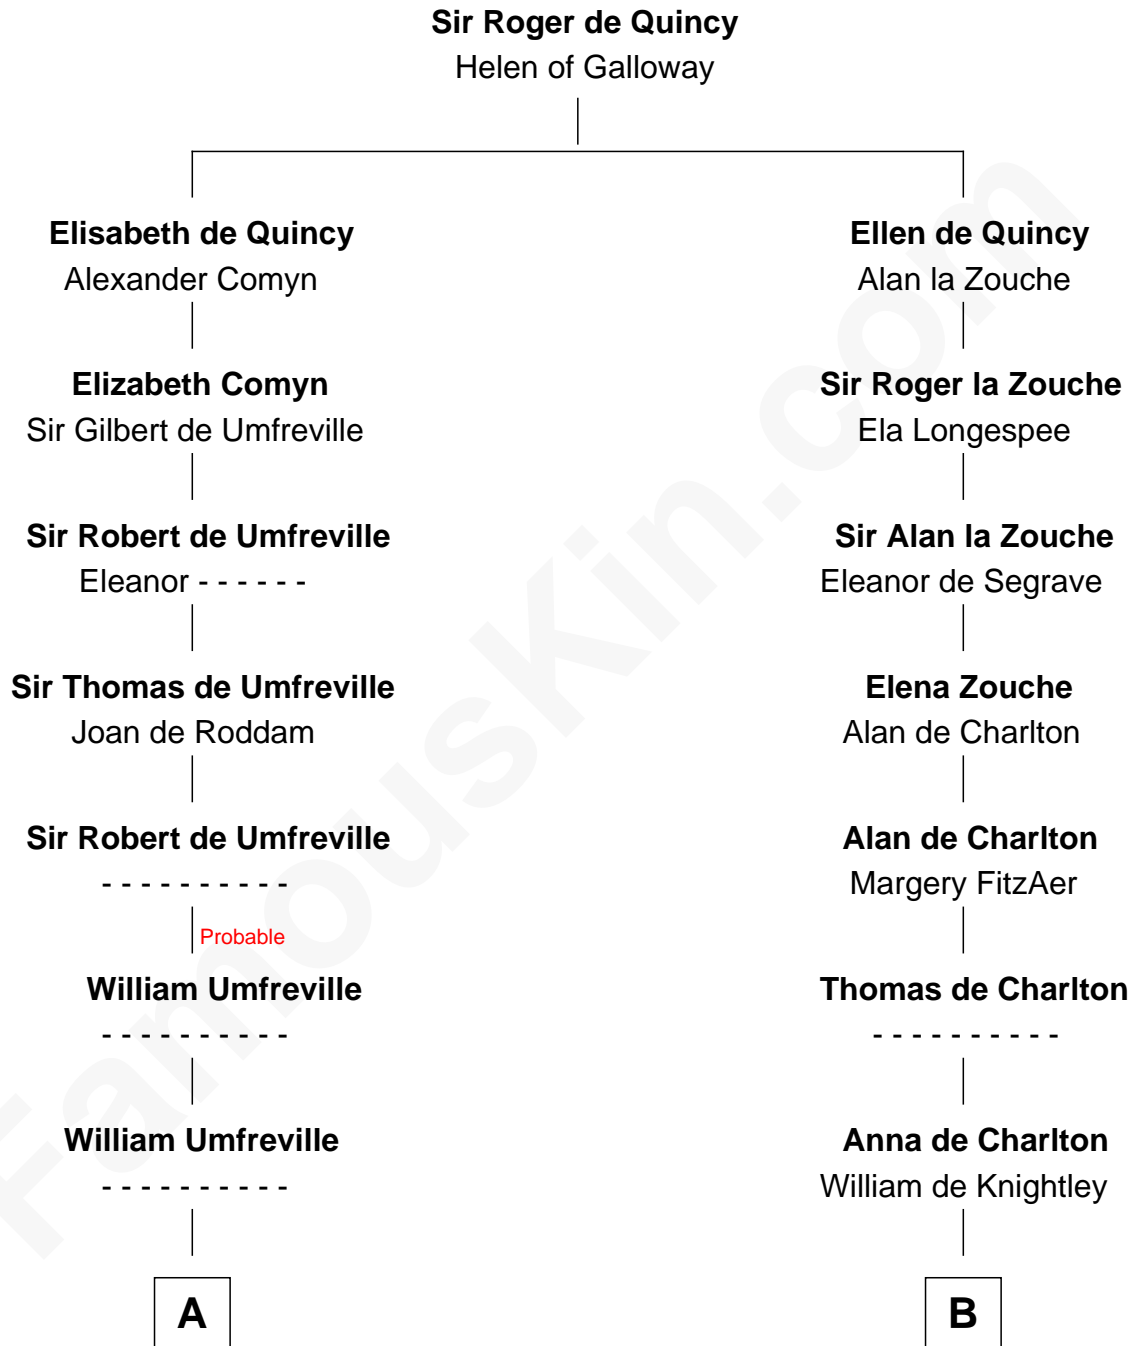

John Davis

14th and 17th Governor of Massachusetts