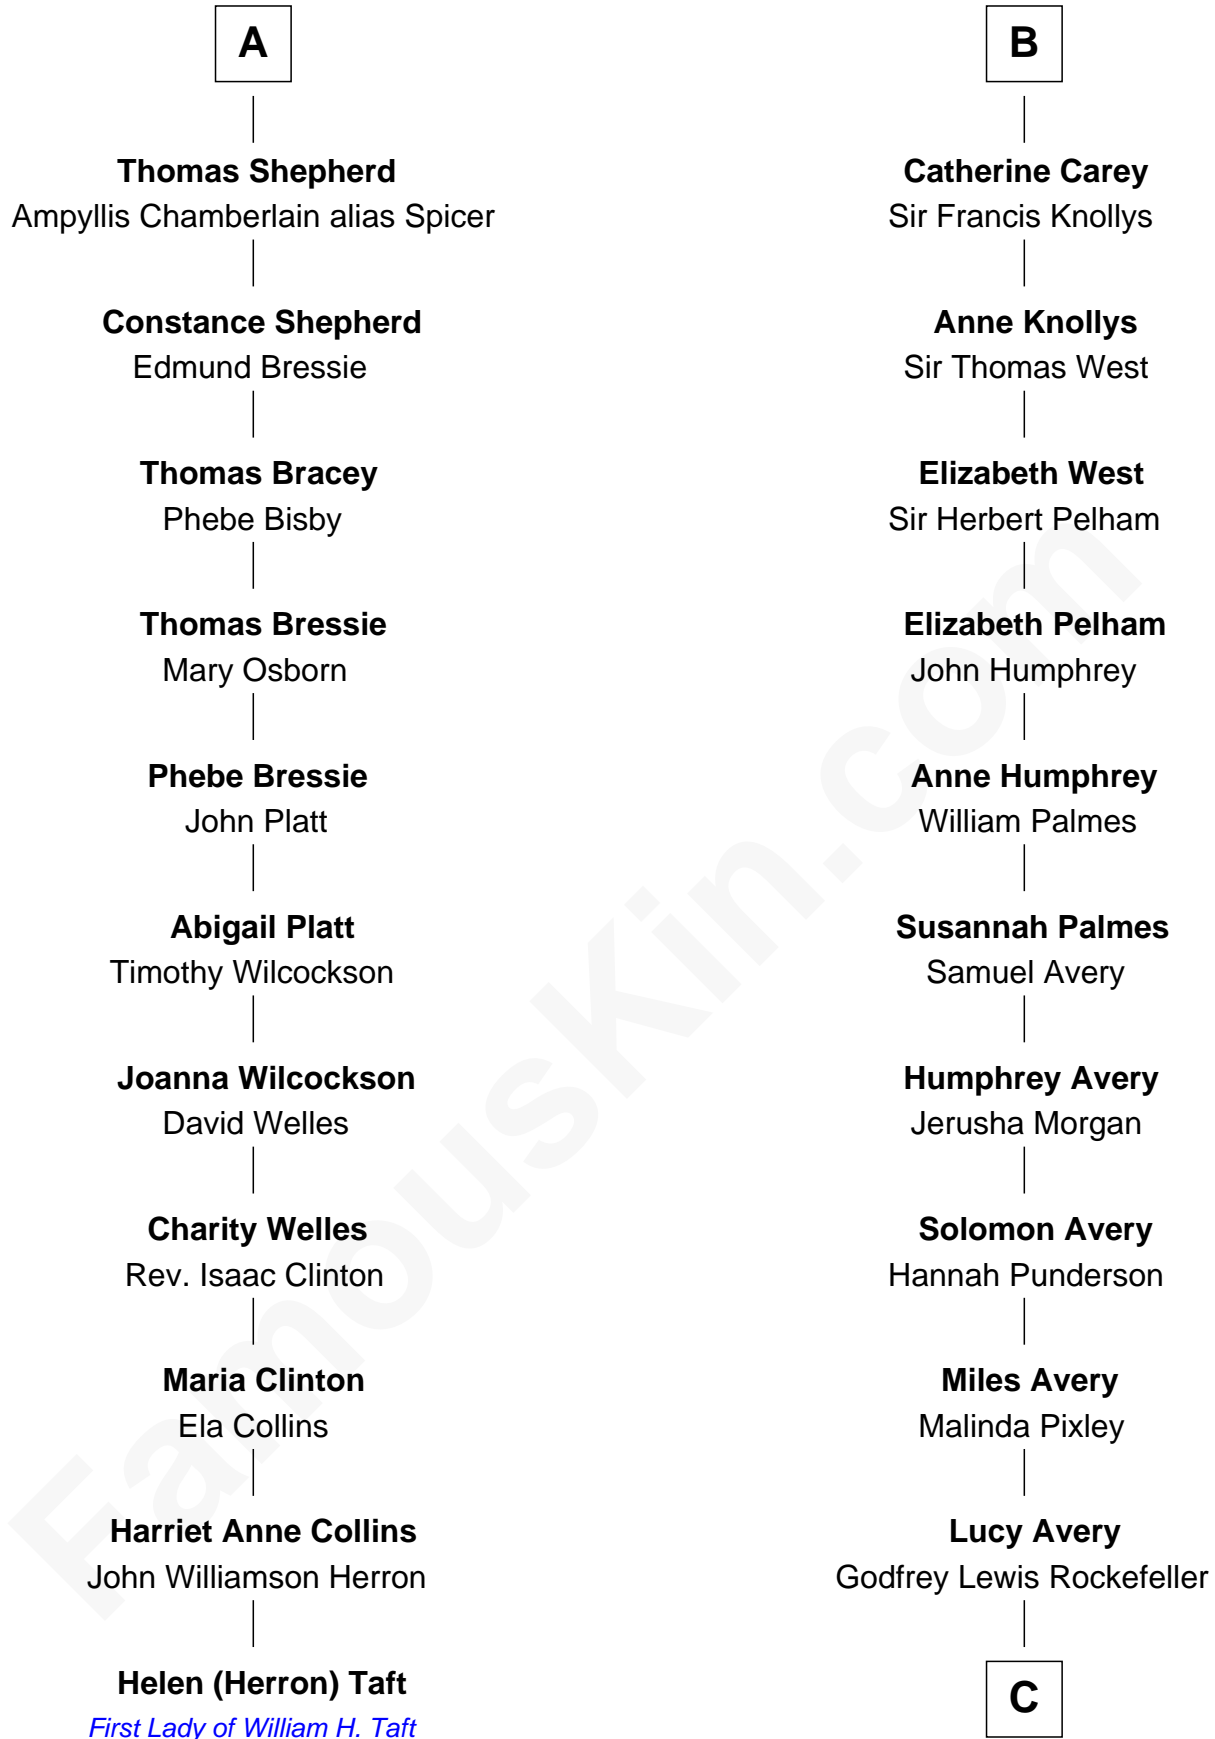

### Helen (Herron) Taft

*First Lady of President William H. Taft*

17th cousin 3 times removed of

**Nelson Rockefeller**

*41st U.S. Vice-President*

**Sir John Howard**

Alice de Bois

**Joan Howard**  
Sir Peter de Brewes

**Beatrice Brewes**  
Sir Hugh Shirley

**Sir Ralph Shirley**  
Joan Basset

**Beatrice Shirley**  
John Brome

**Nicholas Brome**  
Katherine Lampeck

**Elizabeth Brome**  
Thomas Hawes

**Constance Hawes**  
Thomas Shepherd

**A**

**Sir Robert Howard**  
Margaret de Scales

**Sir John Howard**  
Alice Tendring

**Sir Robert Howard**  
Margaret Mowbray

**Sir John Howard**  
Katherine Moleyns

**Sir Thomas Howard**  
Elizabeth Tilney

**Elizabeth Howard**  
Thomas Boleyn

**Mary Boleyn**  
Sir William Carey

**B**

**C**

**William Avery Rockefeller**

Eliza Davison

**John Davison Rockefeller**

Laura Celestia Spelman