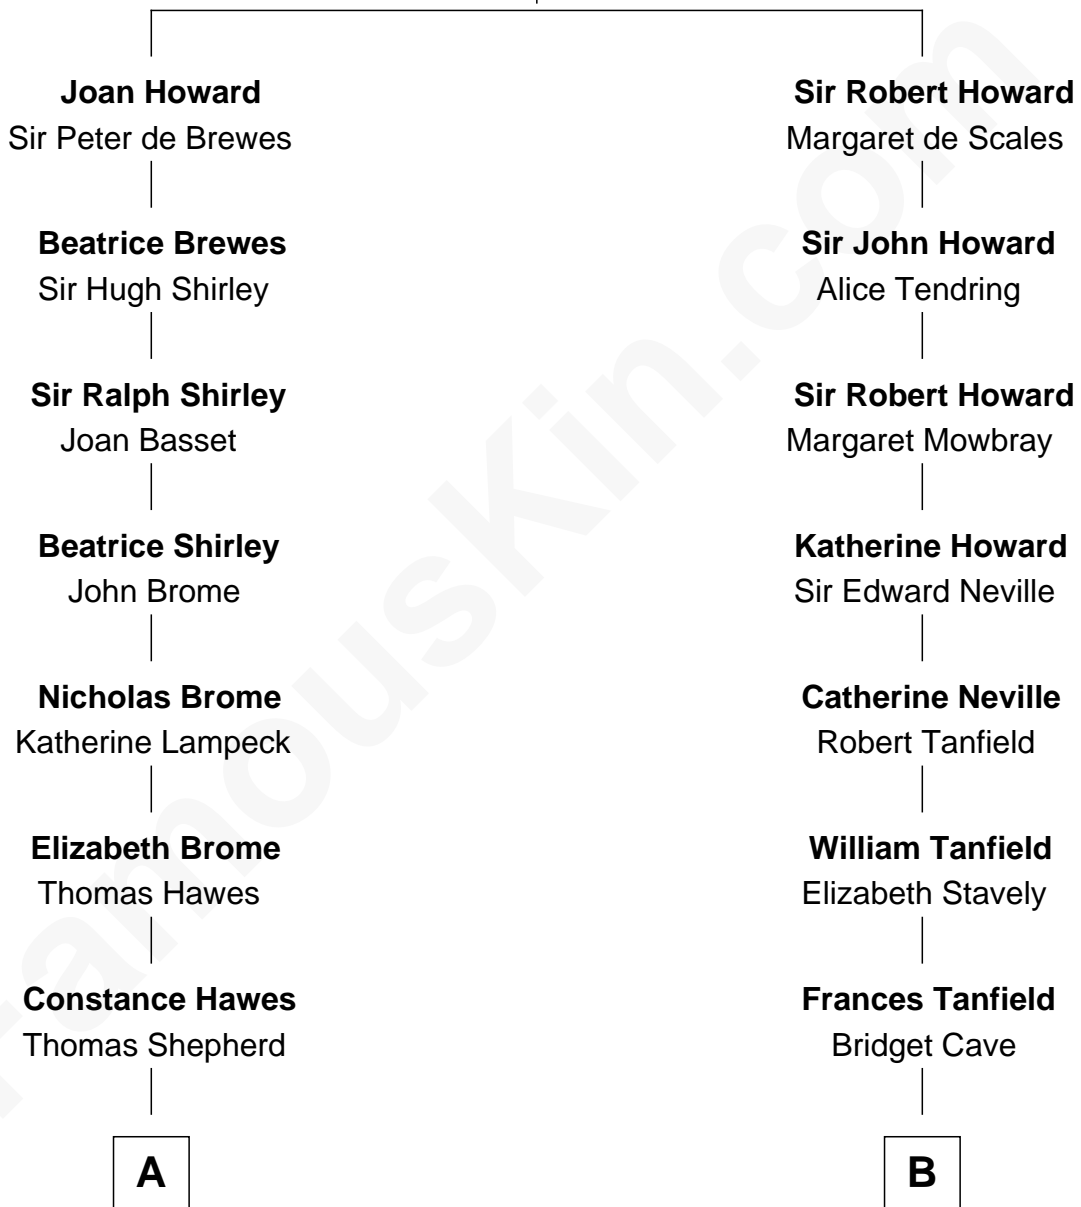

FamousKin.com
Relationship Chart of
Helen (Herron) Taft

First Lady of President William H. Taft

17th cousin 1 time removed of

Edith (Bolling) Wilson

First Lady of President Woodrow Wilson

Sir John Howard

Alice de Bois

C

William Holcombe Bolling

Sarah Spiers White

Edith (Bolling) Wilson

First Lady of Woodrow Wilson

FamousKin.com