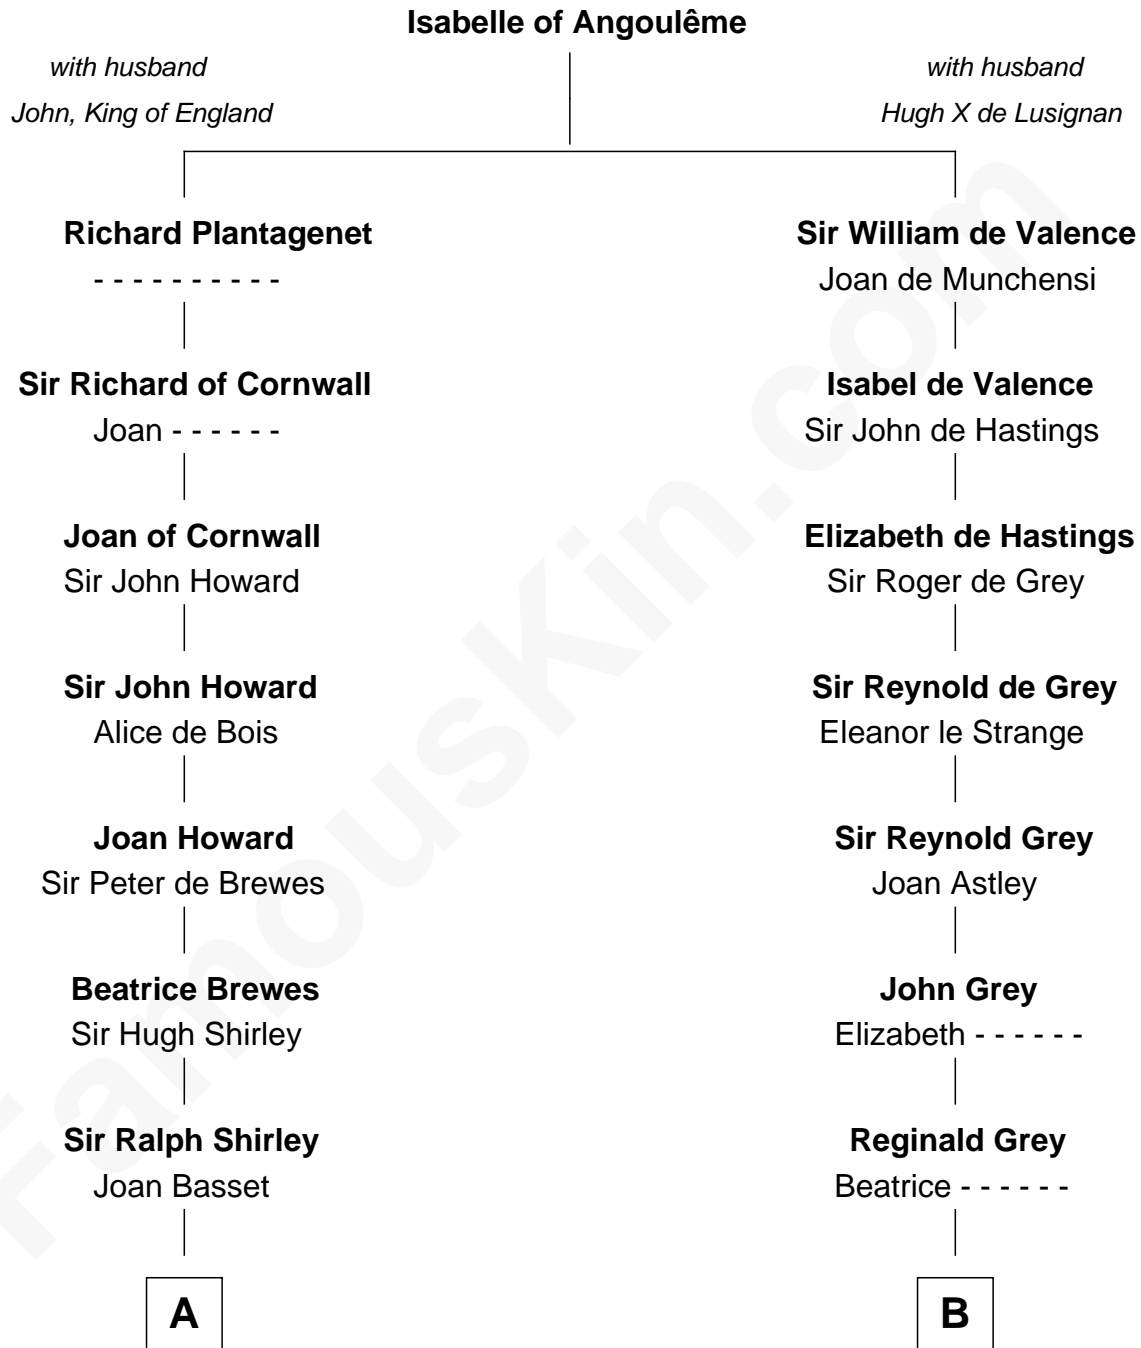

## Relationship Chart of

### Helen (Herron) Taft

First Lady of President William H. Taft

19th cousin 2 times removed of

**J.P. Morgan**

American Banker and Art Collector

**C**

**Joanna Wilcockson**

David Welles