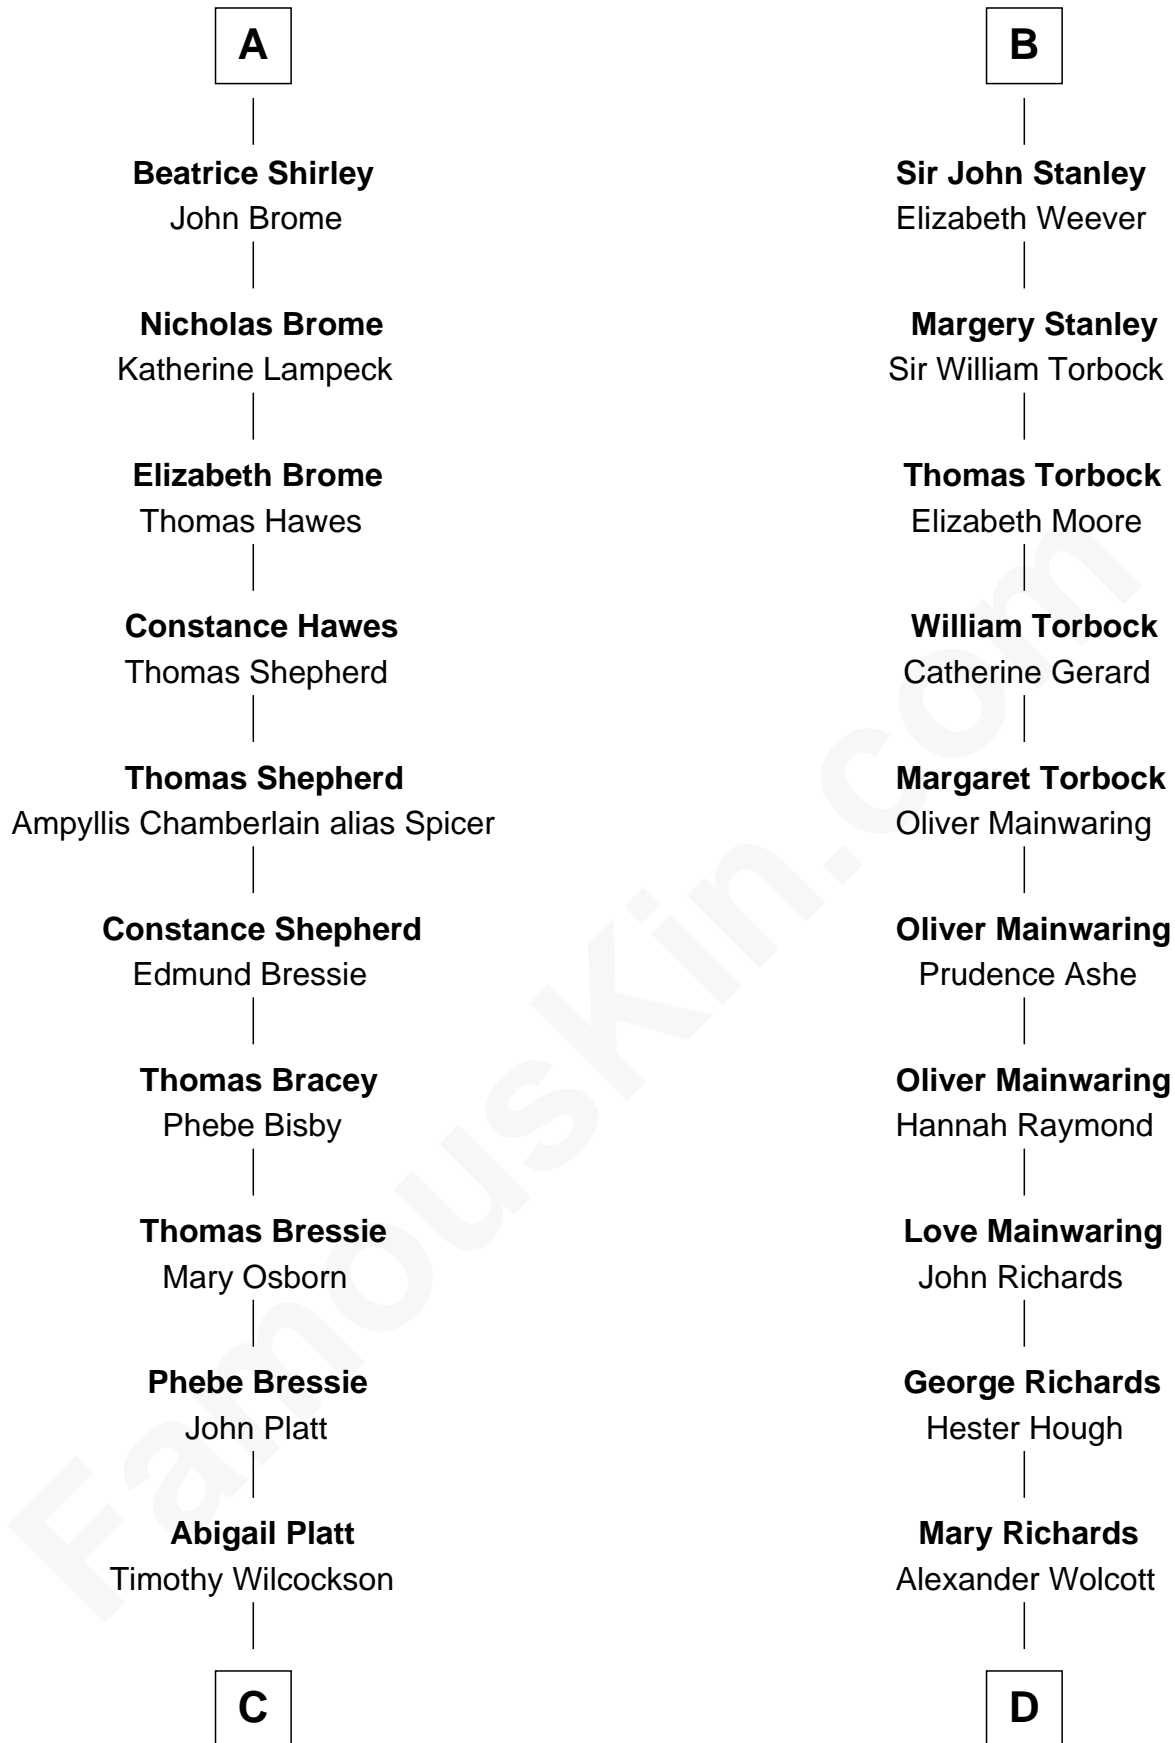

FamousKin.com

Relationship Chart of

Helen (Herron) Taft

First Lady of President William H. Taft

21st cousin of

Juliette Gordon Low
Founder of the Girl Scouts

John, King of England
Isabelle of Angoulême

C

Joanna Wilcockson

David Welles

Charity Welles

Rev. Isaac Clinton

Maria Clinton

Ela Collins

Harriet Anne Collins

John Williamson Herron

Helen (Herron) Taft

First Lady of William H. Taft

D

Alexander Wolcott

Frances Burbank

Frances Wolcott

Arthur William Magill

Juliette Augusta Magill