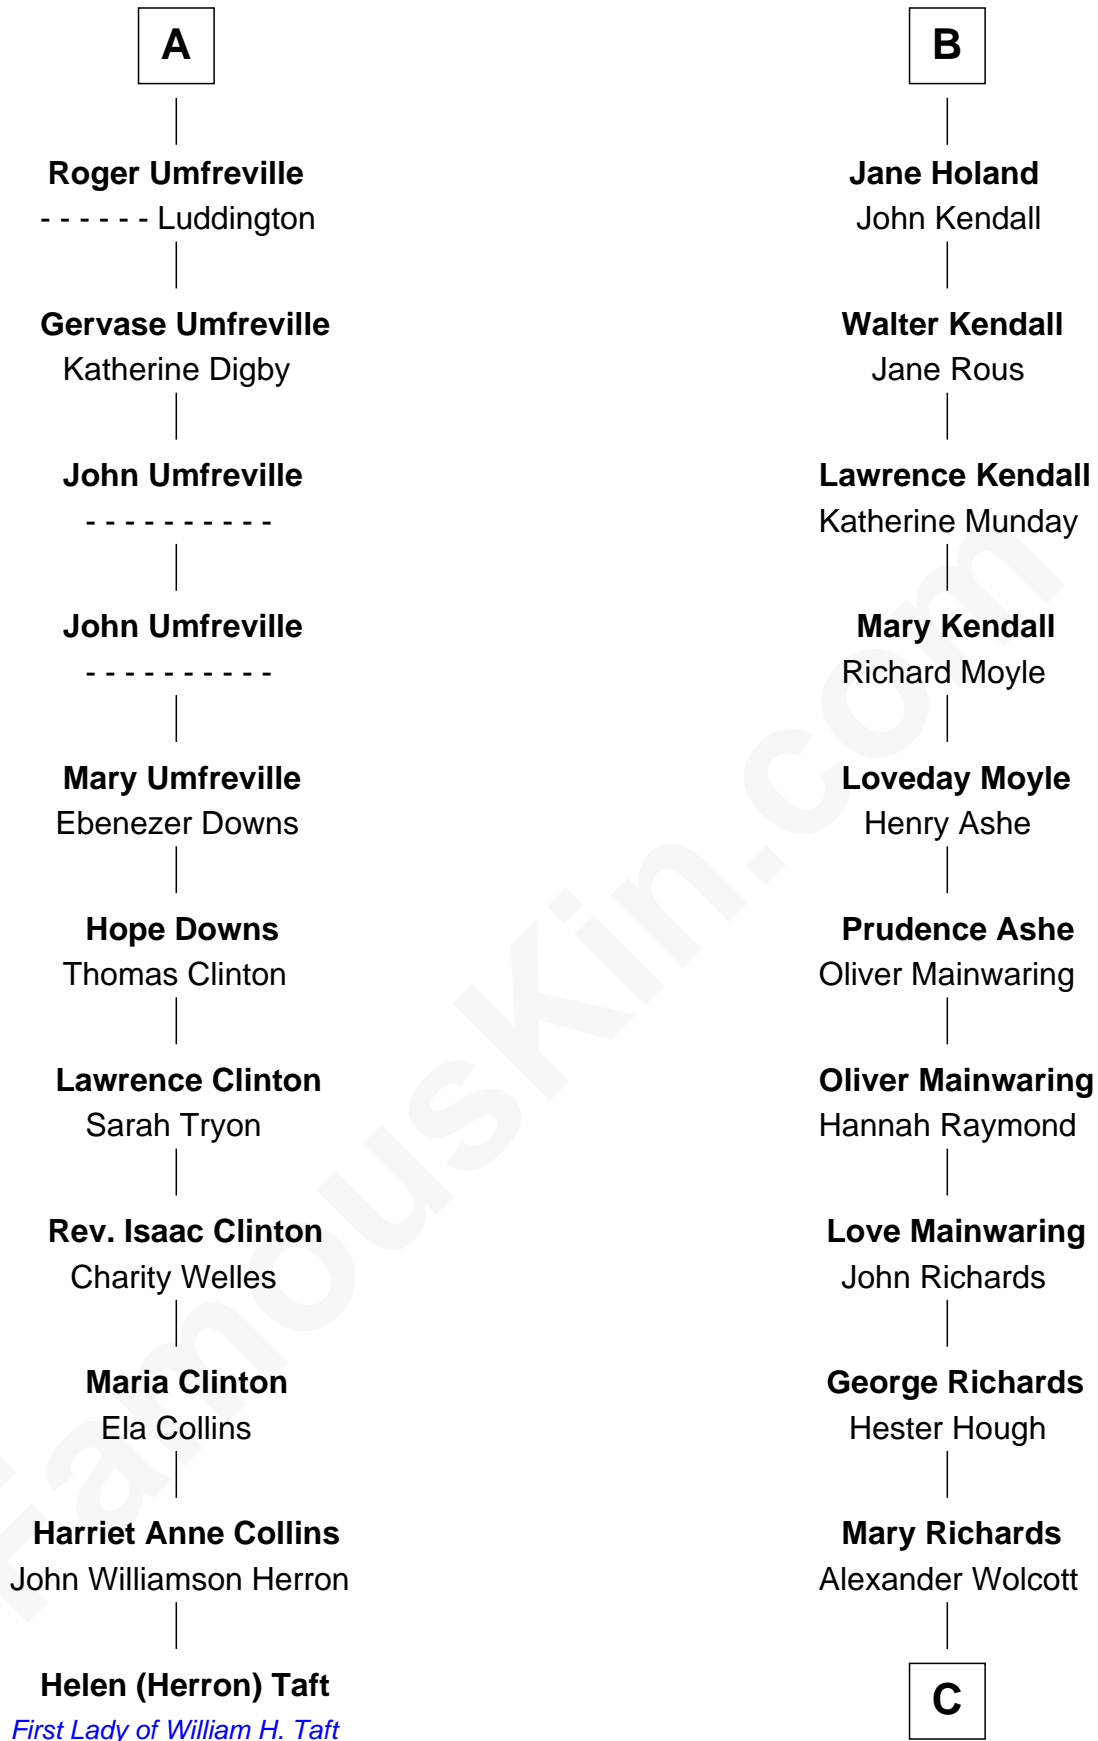

## Relationship Chart of

### Helen (Herron) Taft

*First Lady of President William H. Taft*

17th cousin 4 times removed of

### Juliette Gordon Low

*Founder of the Girl Scouts*

**C**

**Alexander Wolcott**

Frances Burbank

**Frances Wolcott**

Arthur William Magill

**Juliette Augusta Magill**