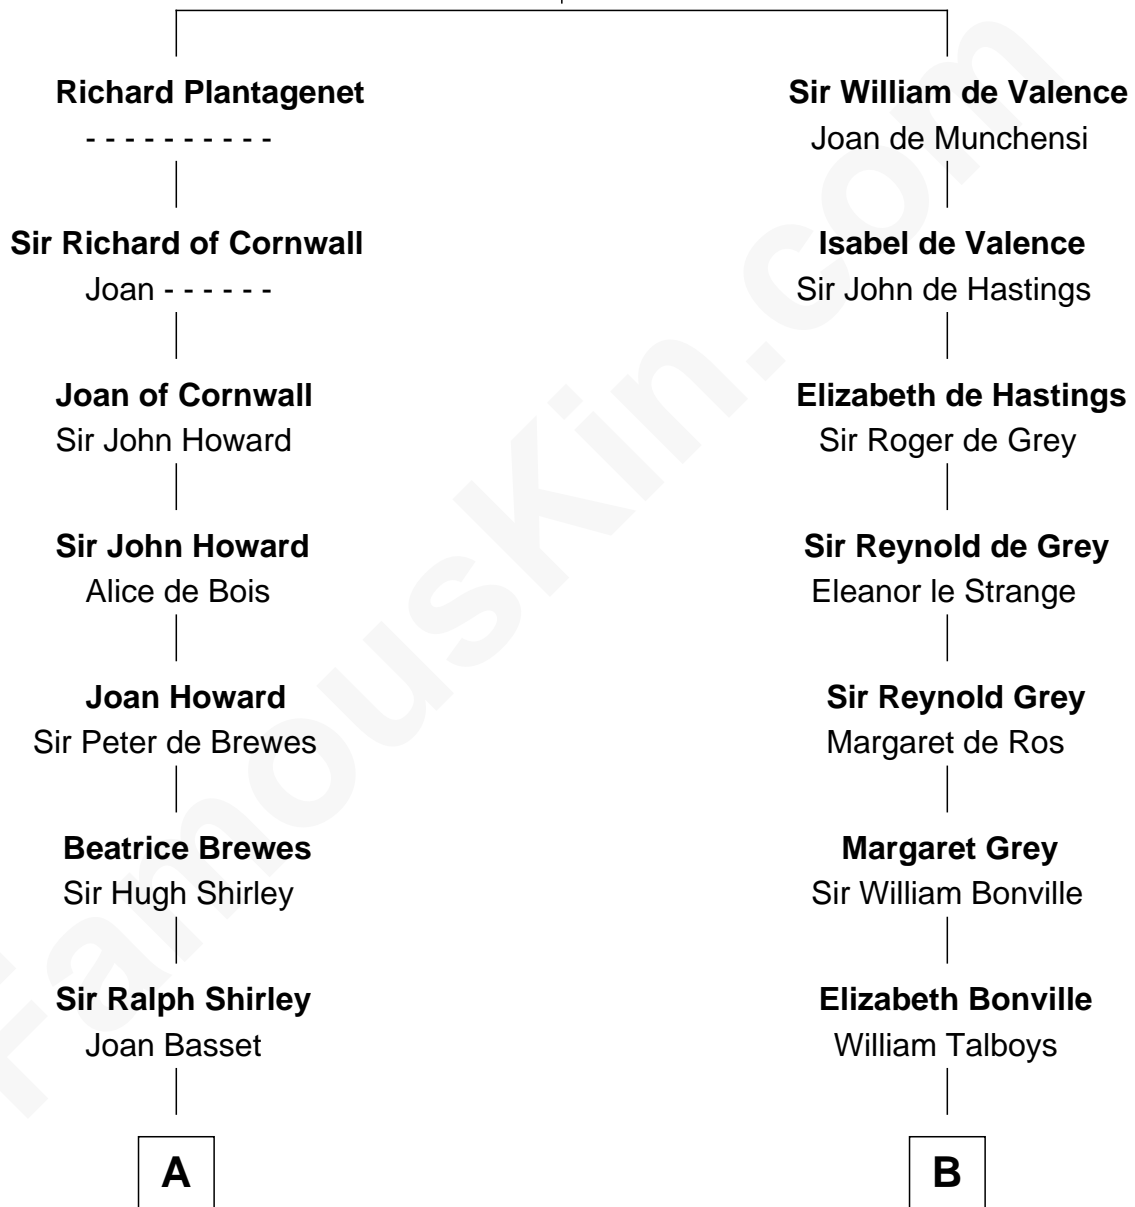

FamousKin.com Relationship Chart of

Helen (Herron) Taft

First Lady of President William H. Taft

21st cousin of

Katharine Hepburn

Movie Actress

Isabelle of Angoulême

*with husband
John, King of England*

*with husband
Hugh X de Lusignan*

C

Joanna Wilcockson

David Welles

Charity Welles

Rev. Isaac Clinton

Maria Clinton

Ela Collins