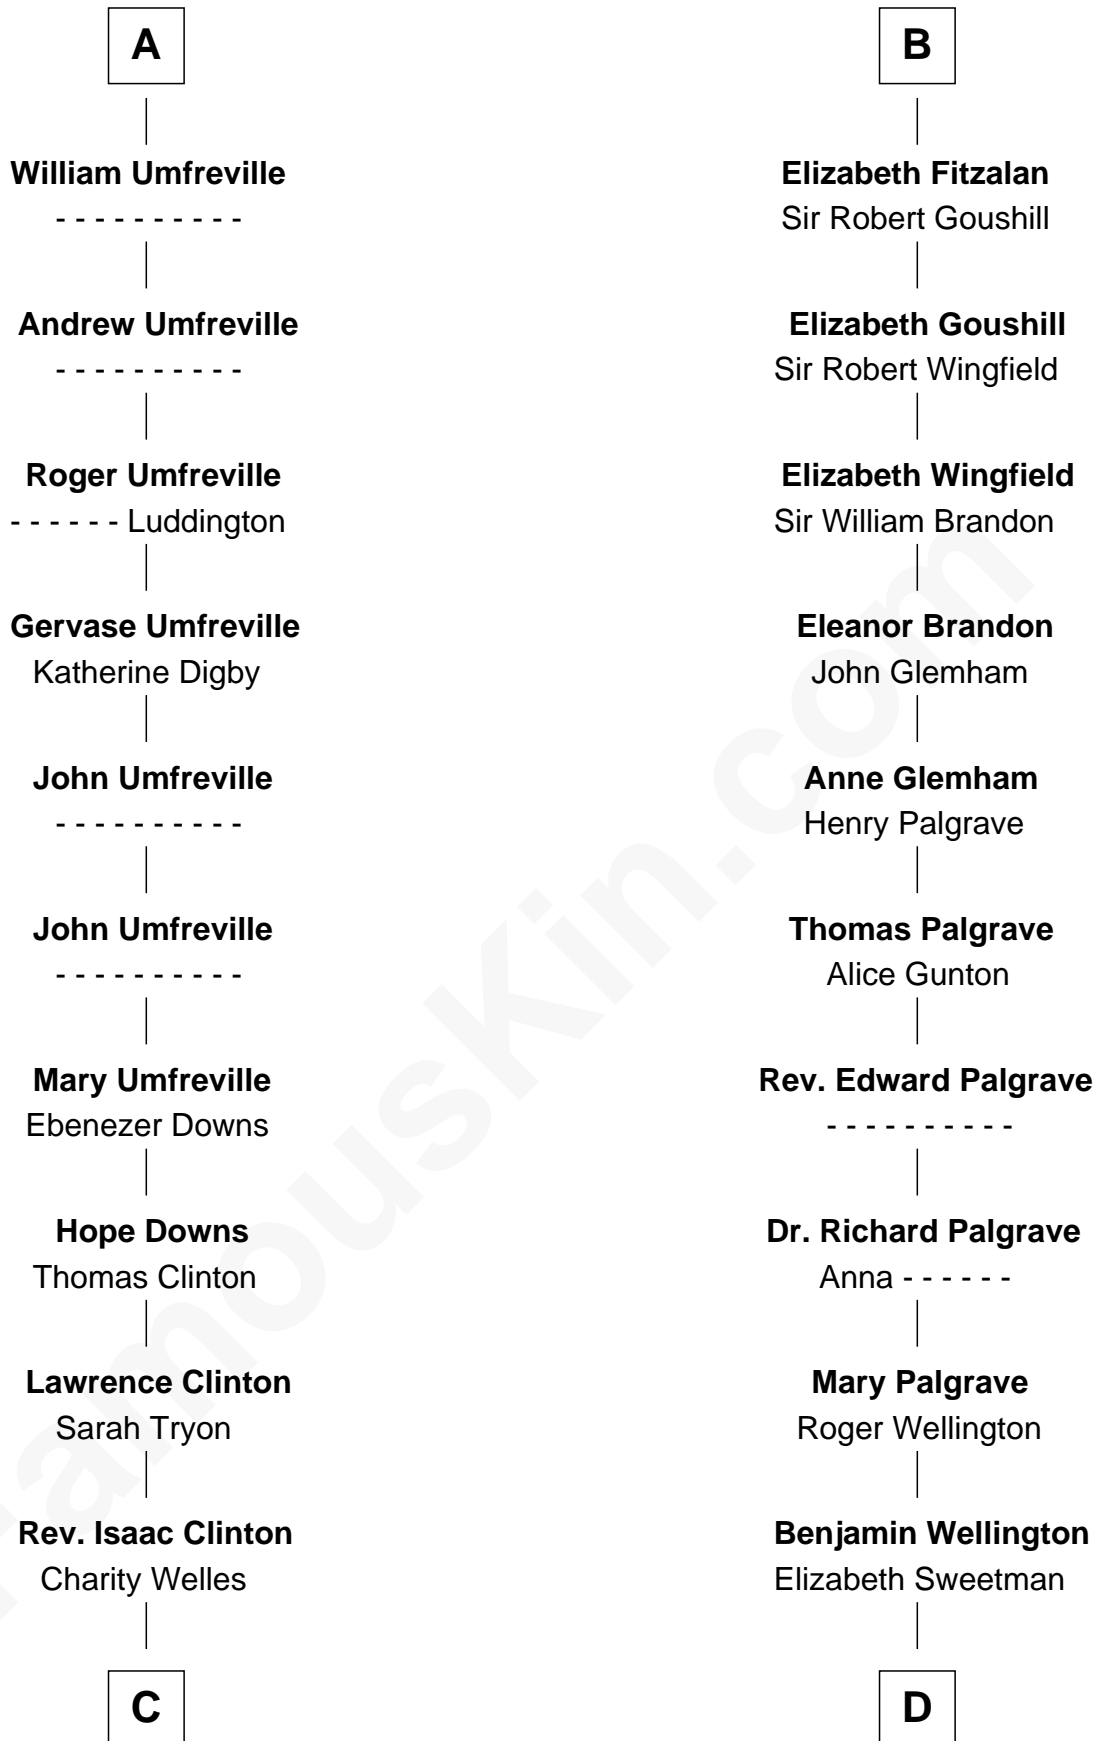

FamousKin.com

Relationship Chart of Helen (Herron) Taft

First Lady of President William H. Taft

18th cousin 1 time removed of

Roger Sherman

Signer of the Declaration of Independence

C

Maria Clinton

Ela Collins

Harriet Anne Collins

John Williamson Herron

Helen (Herron) Taft

First Lady of William H. Taft

D

Mehetable Wellington

William Sherman