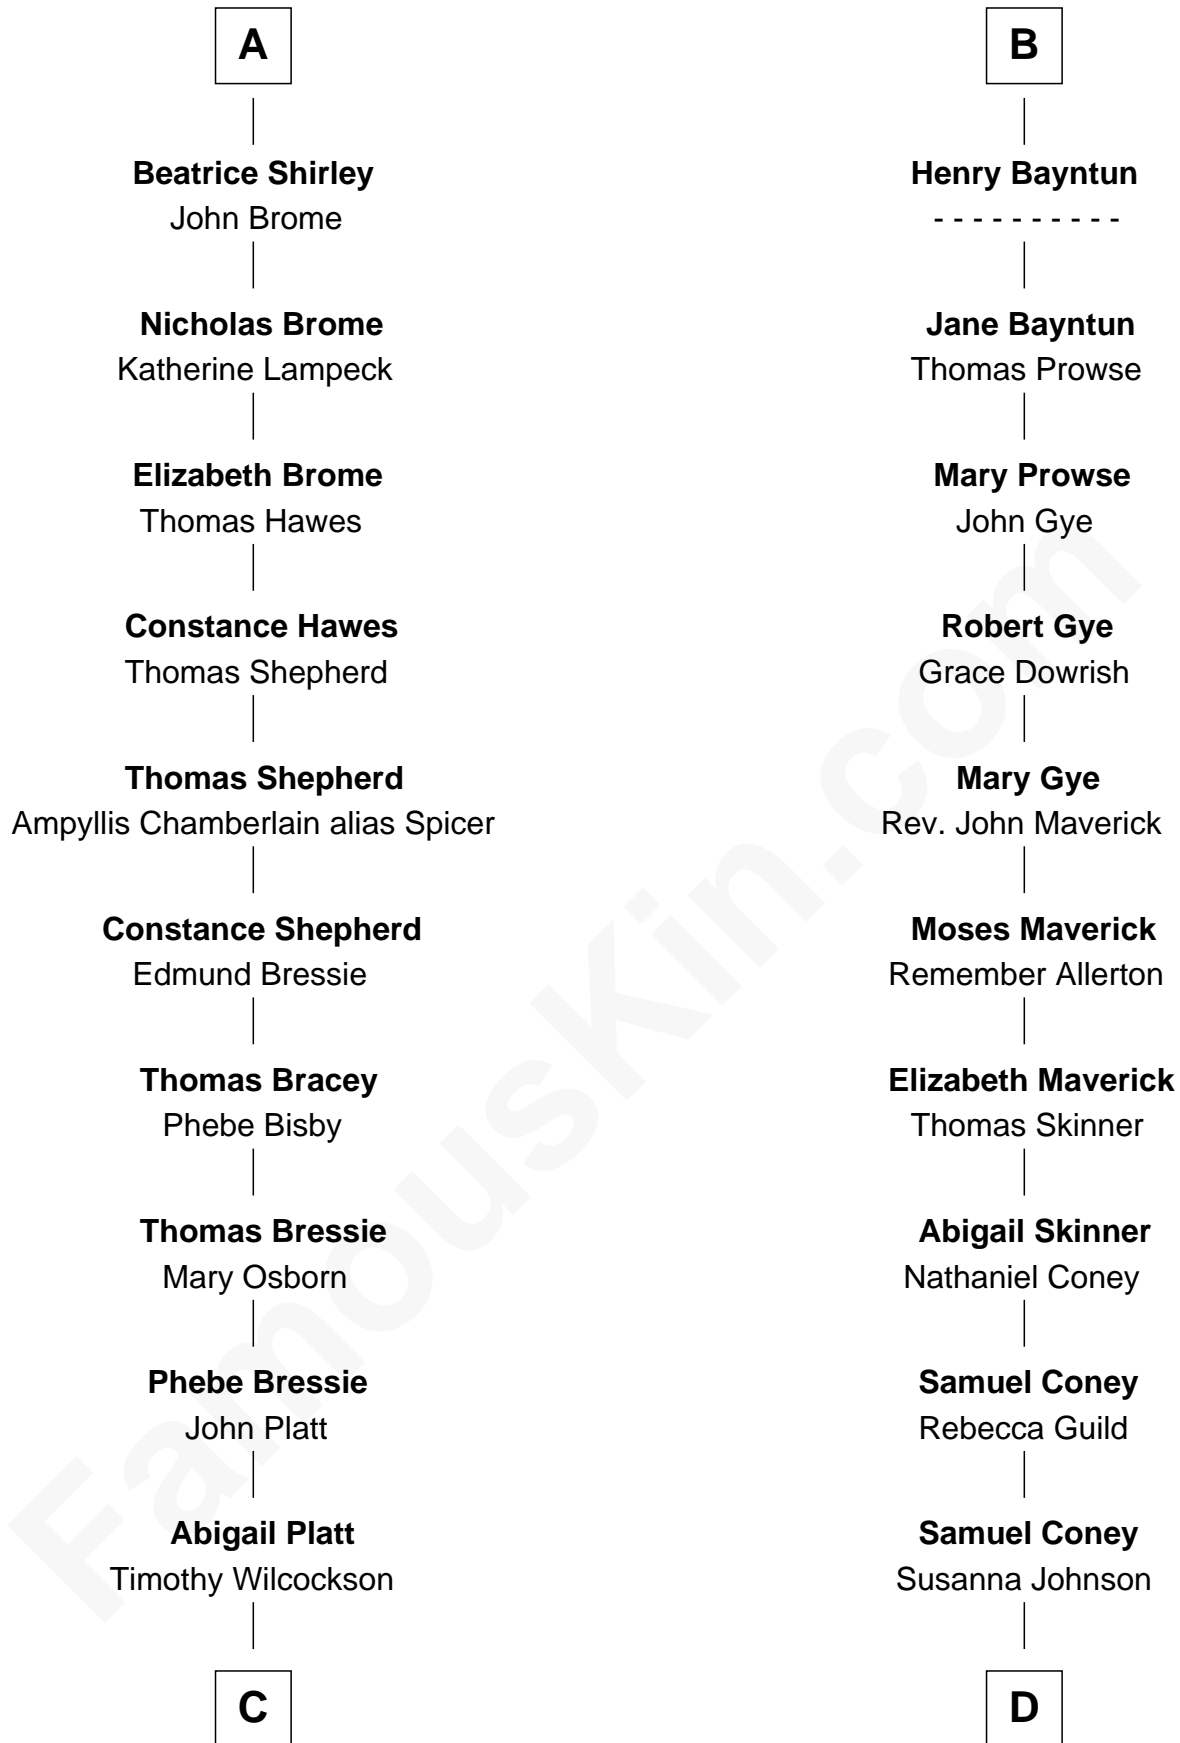

## Relationship Chart of

### Helen (Herron) Taft

*First Lady of President William H. Taft*

18th cousin 3 times removed of

### Samuel Cony

*31st Governor of Maine*

**John, King of England**

Isabelle of Angoulême

**C**

**Joanna Wilcockson**

David Welles

**Charity Welles**

Rev. Isaac Clinton

**Maria Clinton**

Ela Collins

**Harriet Anne Collins**

John Williamson Herron

**Helen (Herron) Taft**

*First Lady of William H. Taft*

**D**