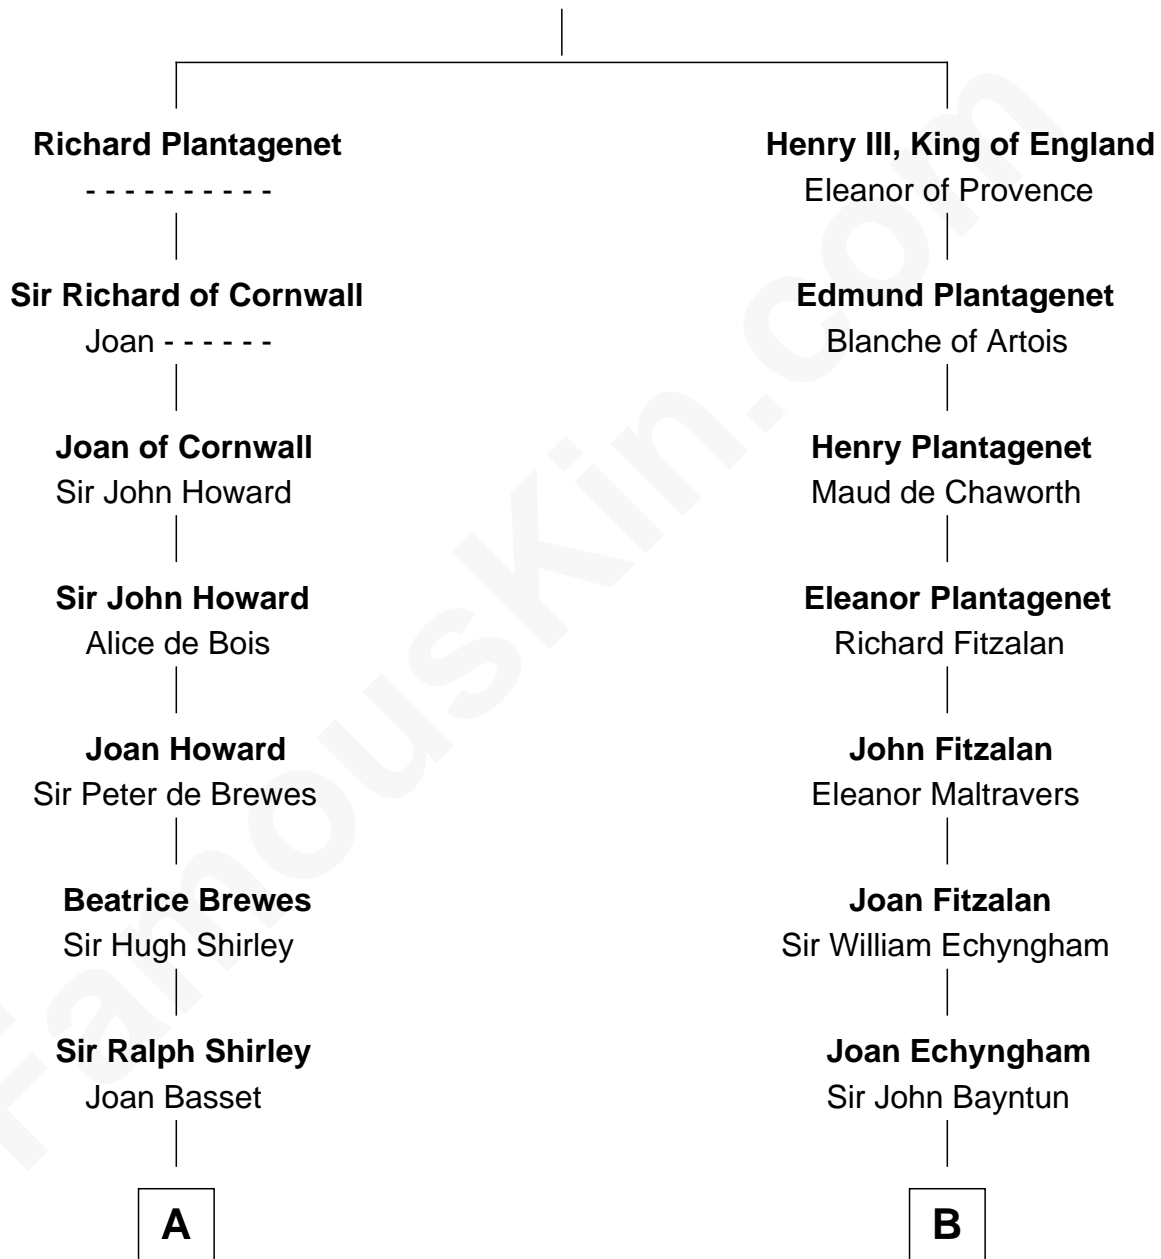

## Relationship Chart of

### Helen (Herron) Taft

*First Lady of President William H. Taft*

18th cousin 3 times removed of

### Samuel Cony

*31st Governor of Maine*

**John, King of England**

Isabelle of Angoulême

**C**

**Joanna Wilcockson**

David Welles

**Charity Welles**