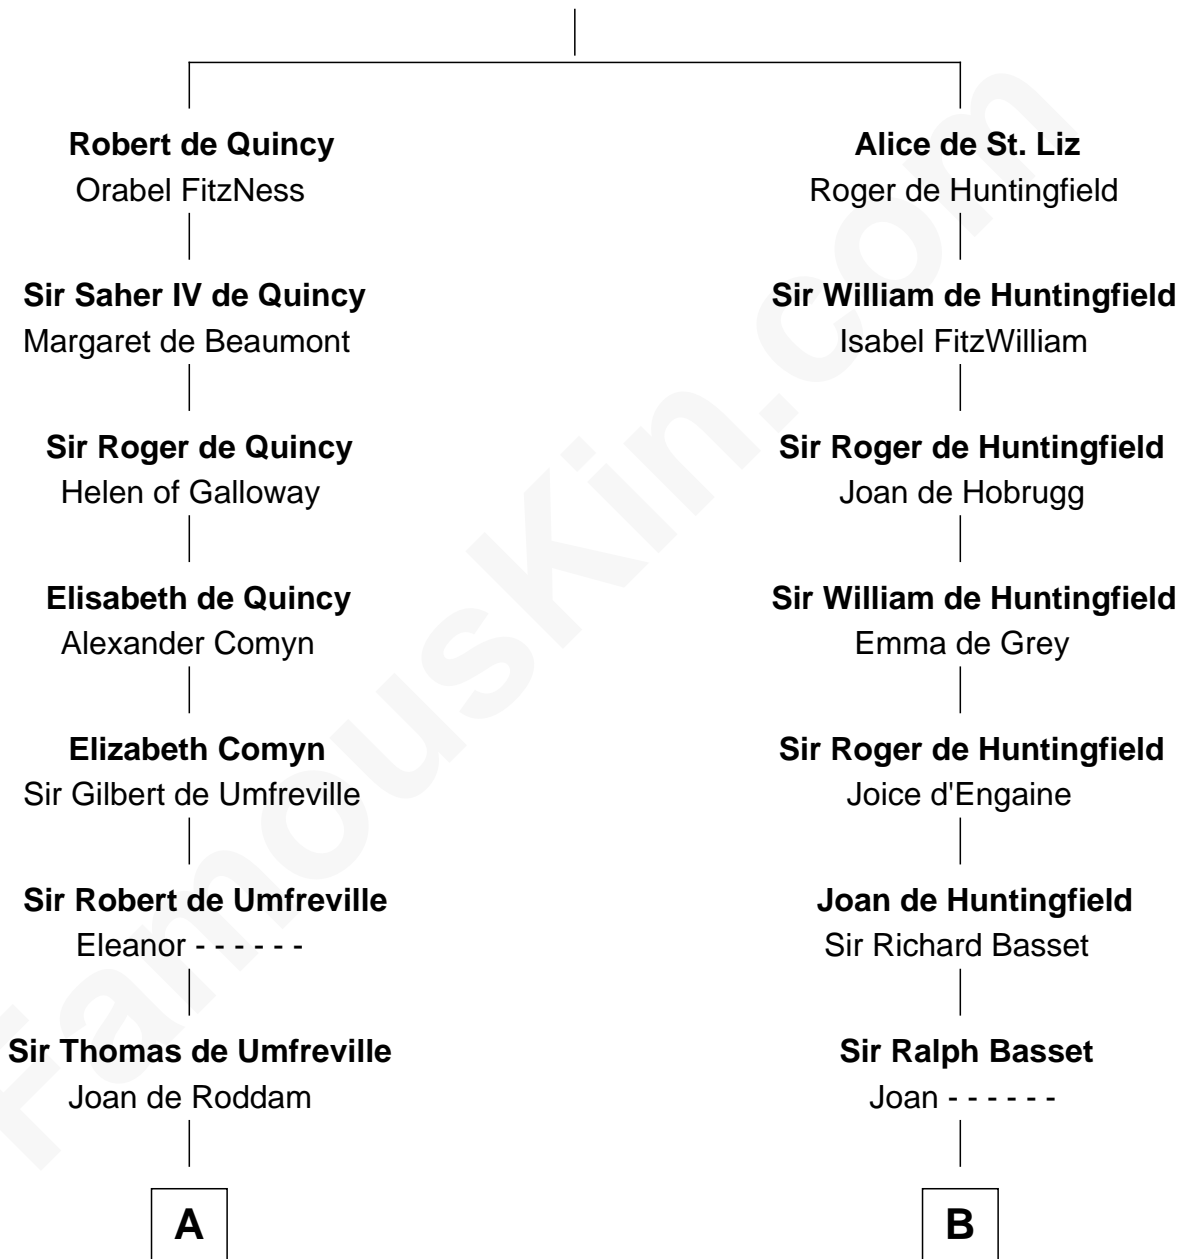

Saher I de Quincy

Maud de St. Liz