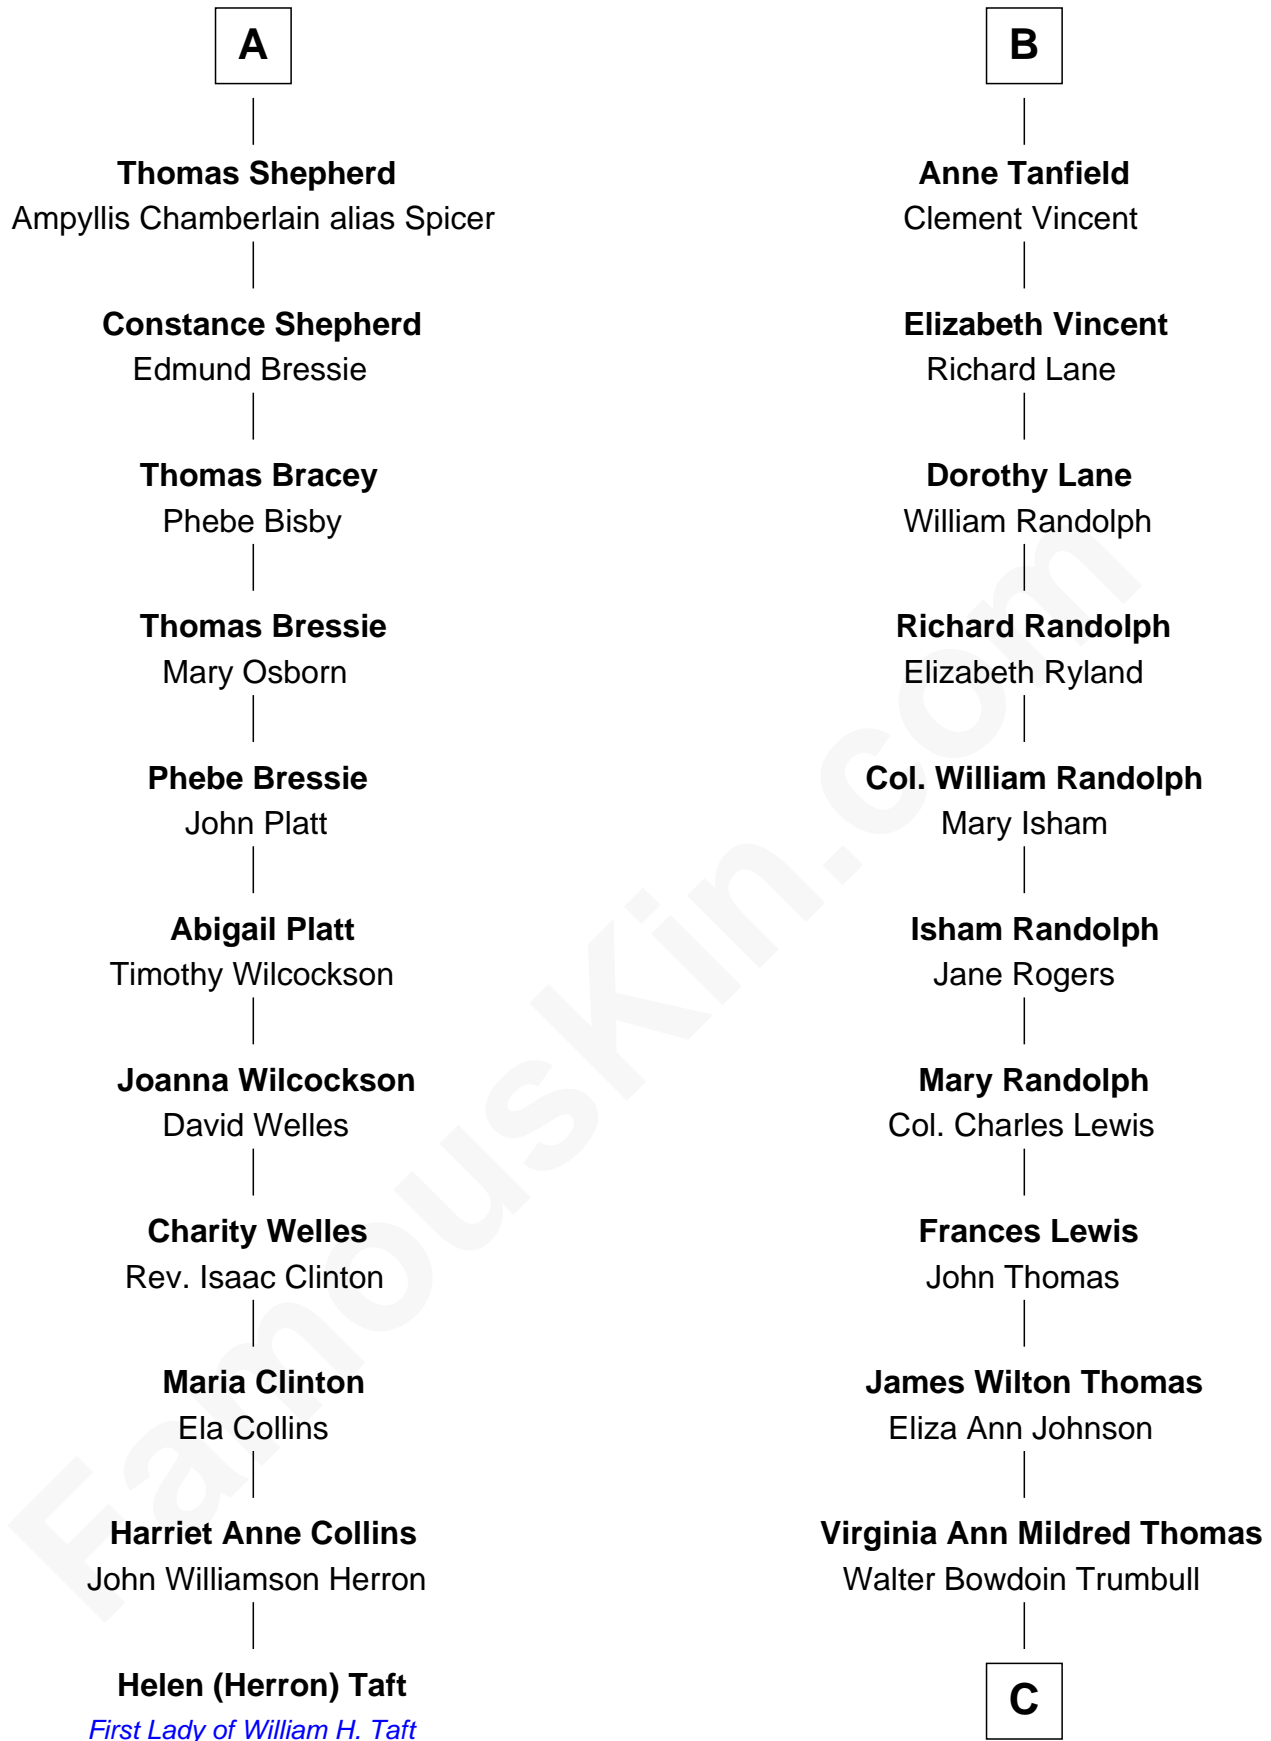

FamousKin.com

Relationship Chart of

Helen (Herron) Taft

First Lady of President William H. Taft

17th cousin 3 times removed of

Douglas Trumbull

Film Special Effects Pioneer

Sir John Howard

A

Sir Robert Howard
Margaret de Scales

Sir John Howard
Alice Tendring

Sir Robert Howard
Margaret Mowbray

Katherine Howard
Sir Edward Neville

Catherine Neville
Robert Tanfield

William Tanfield
Elizabeth Stavelly

Frances Tanfield
Bridget Cave

B

C

Robert Morris Wilton Trumbull

Emily Shurtleff

Morris Kinnard Trumbull

Alice G. Greer

Donald Edmond Trumbull