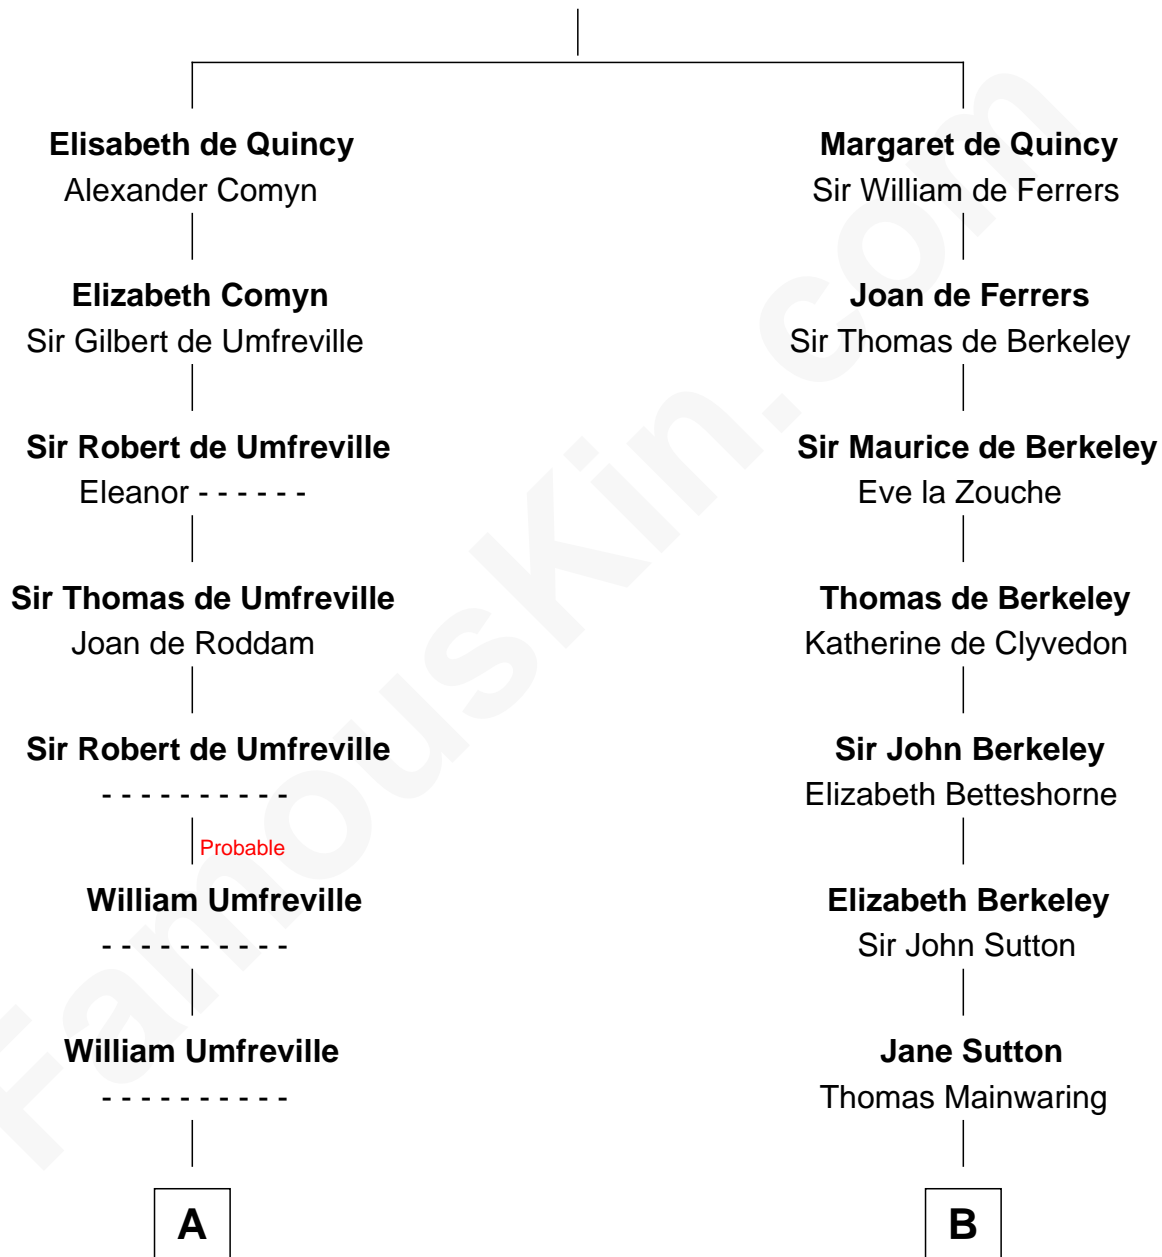

FamousKin.com

Relationship Chart of

Helen (Herron) Taft

First Lady of President William H. Taft

18th cousin 3 times removed of

Shadoe Stevens

Radio Disc Jockey

Sir Roger de Quincy

Helen of Galloway

C

Harriet Anne Collins
John Williamson Herron

Helen (Herron) Taft
First Lady of William H. Taft

D

James Cook
Mary M. Chaffee

Josey Chaffee Cook
Julianne Frances Taylor

Frances Jemima Cook
Albert Baas