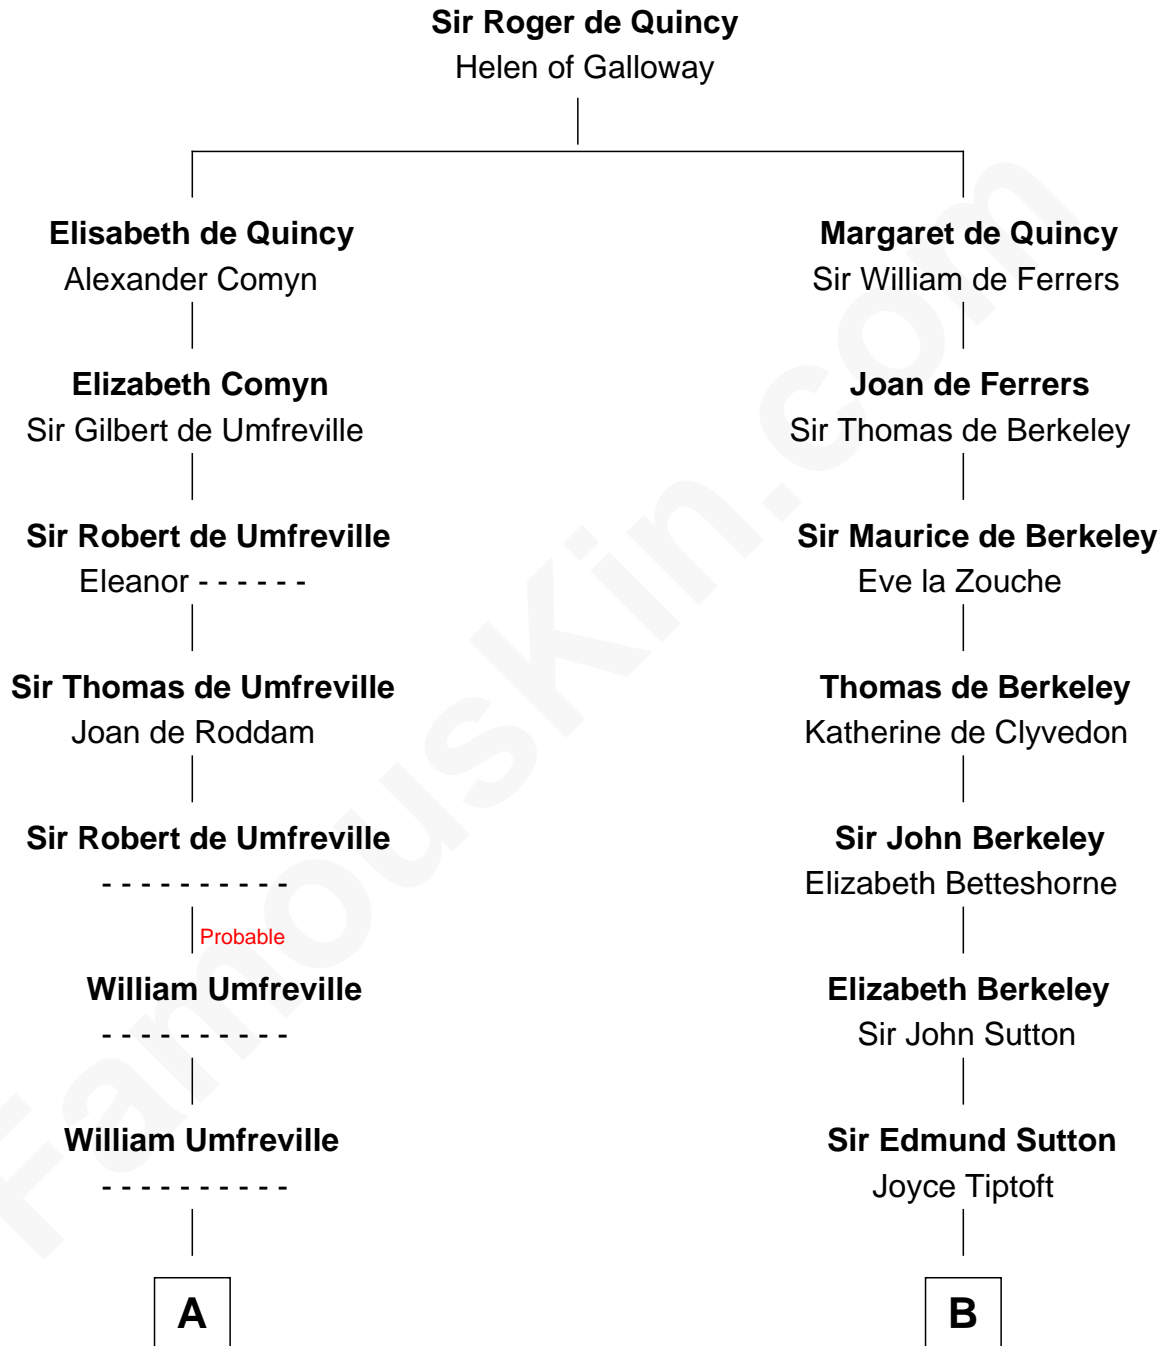

# FamousKin.com

## Relationship Chart of

### Helen (Herron) Taft

*First Lady of President William H. Taft*

17th cousin 1 time removed of

**William Woodbridge**  
*2nd Governor of Michigan*

**C**

**Harriet Anne Collins**  
John Williamson Herron

**Helen (Herron) Taft**  
*First Lady of William H. Taft*