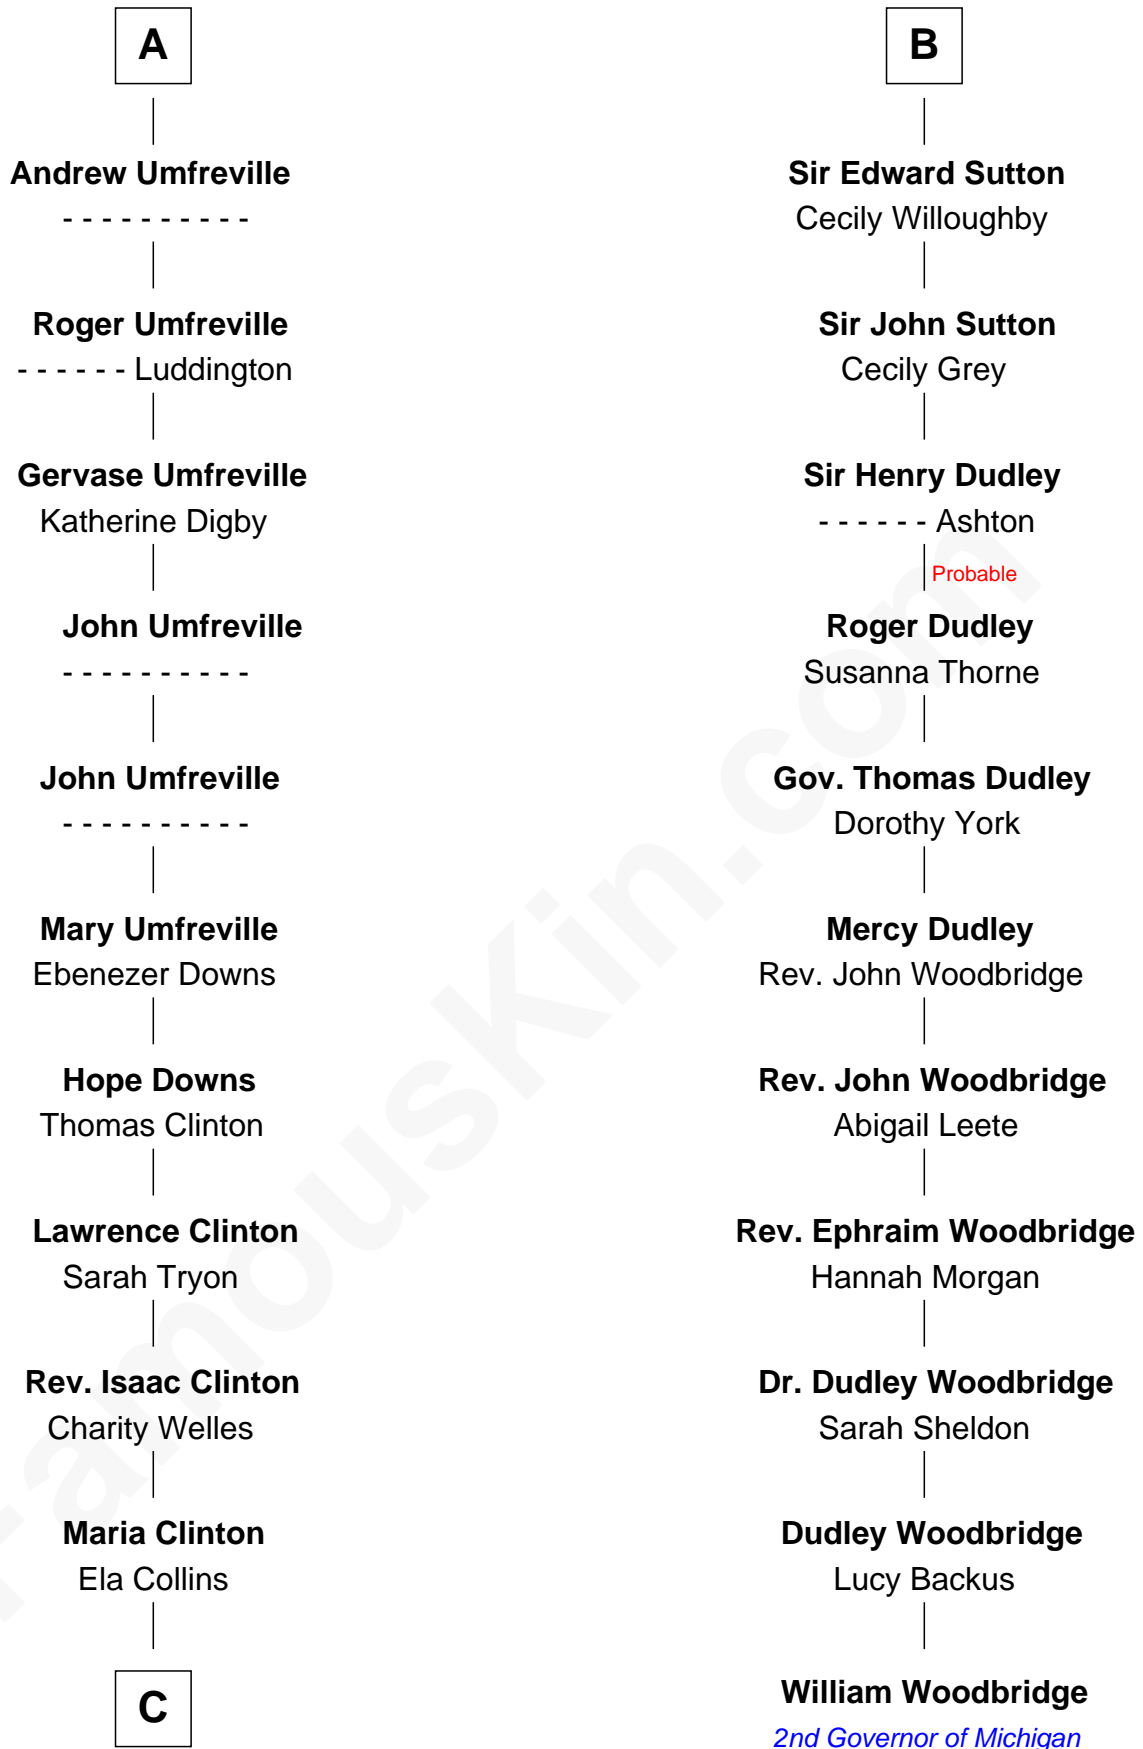

FamousKin.com

Relationship Chart of

Helen (Herron) Taft

First Lady of President William H. Taft

17th cousin 1 time removed of

William Woodbridge
2nd Governor of Michigan

C

Harriet Anne Collins
John Williamson Herron

Helen (Herron) Taft
First Lady of William H. Taft

FamousKin.com