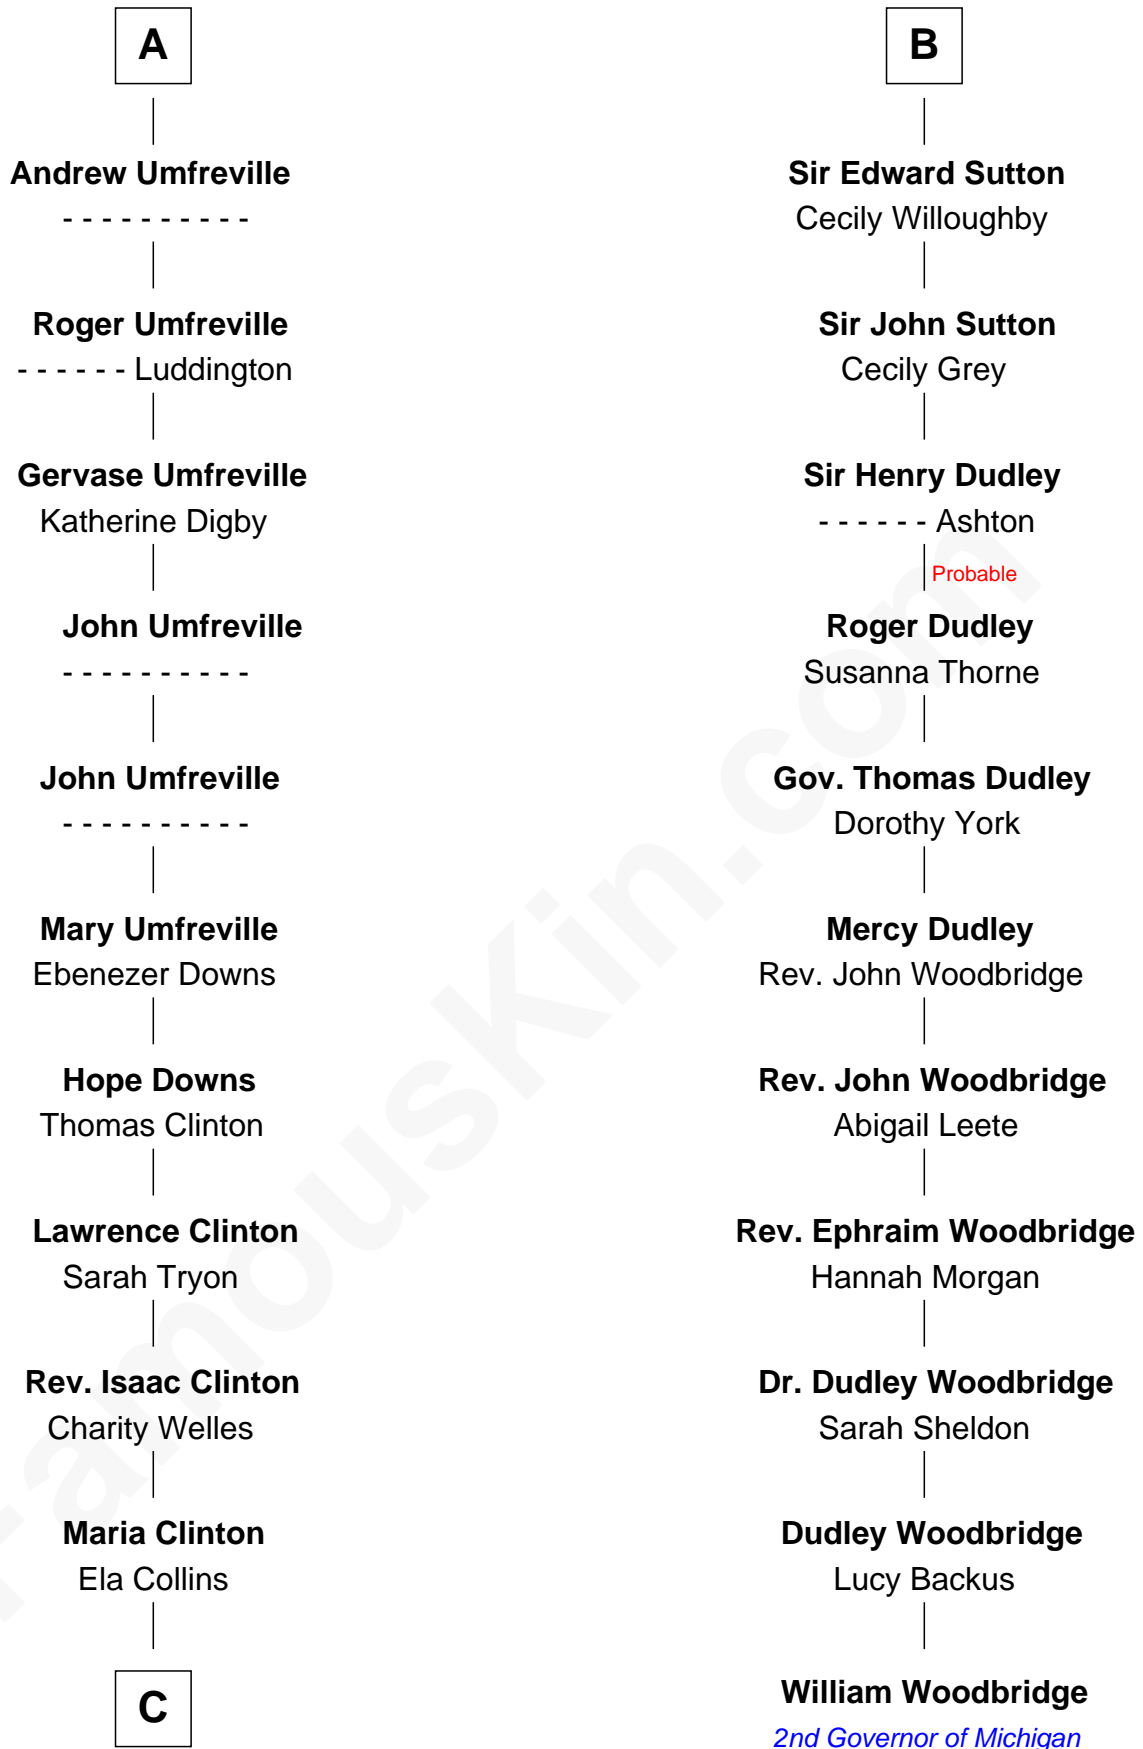

## Relationship Chart of

### Helen (Herron) Taft

*First Lady of President William H. Taft*

17th cousin 1 time removed of

**William Woodbridge**  
*2nd Governor of Michigan*

**C**

**Harriet Anne Collins**  
John Williamson Herron

**Helen (Herron) Taft**  
*First Lady of William H. Taft*