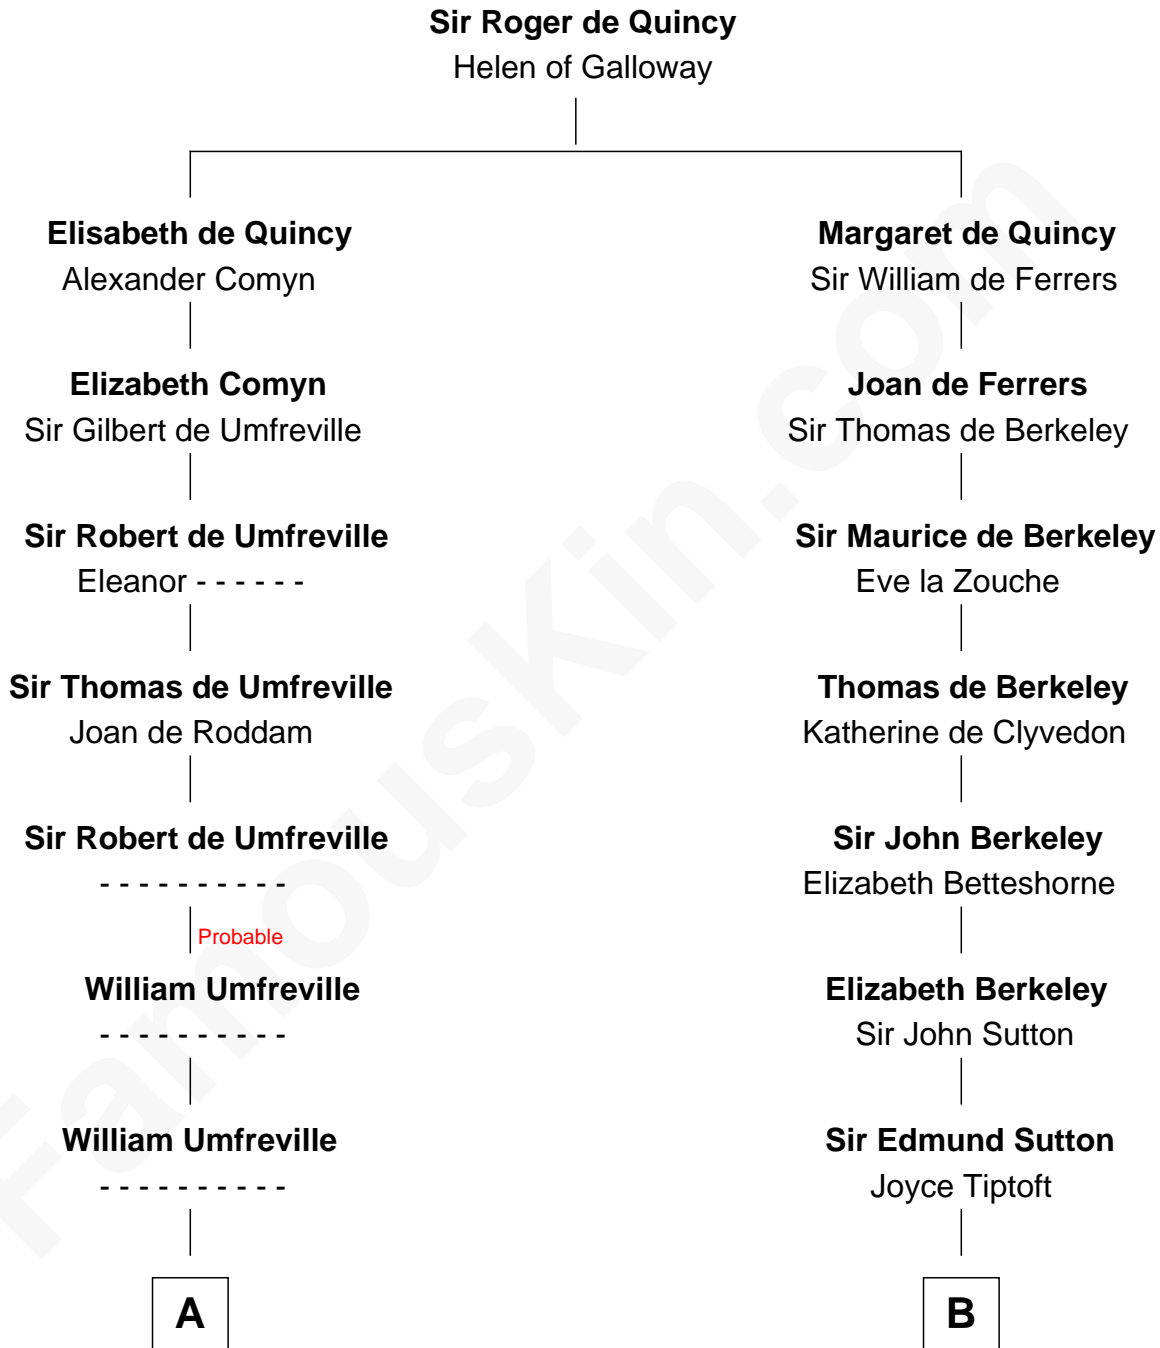

FamousKin.com

Relationship Chart of

Helen (Herron) Taft

First Lady of President William H. Taft

17th cousin 1 time removed of

William Woodbridge
2nd Governor of Michigan

C

Harriet Anne Collins
John Williamson Herron

Helen (Herron) Taft
First Lady of William H. Taft

FamousKin.com