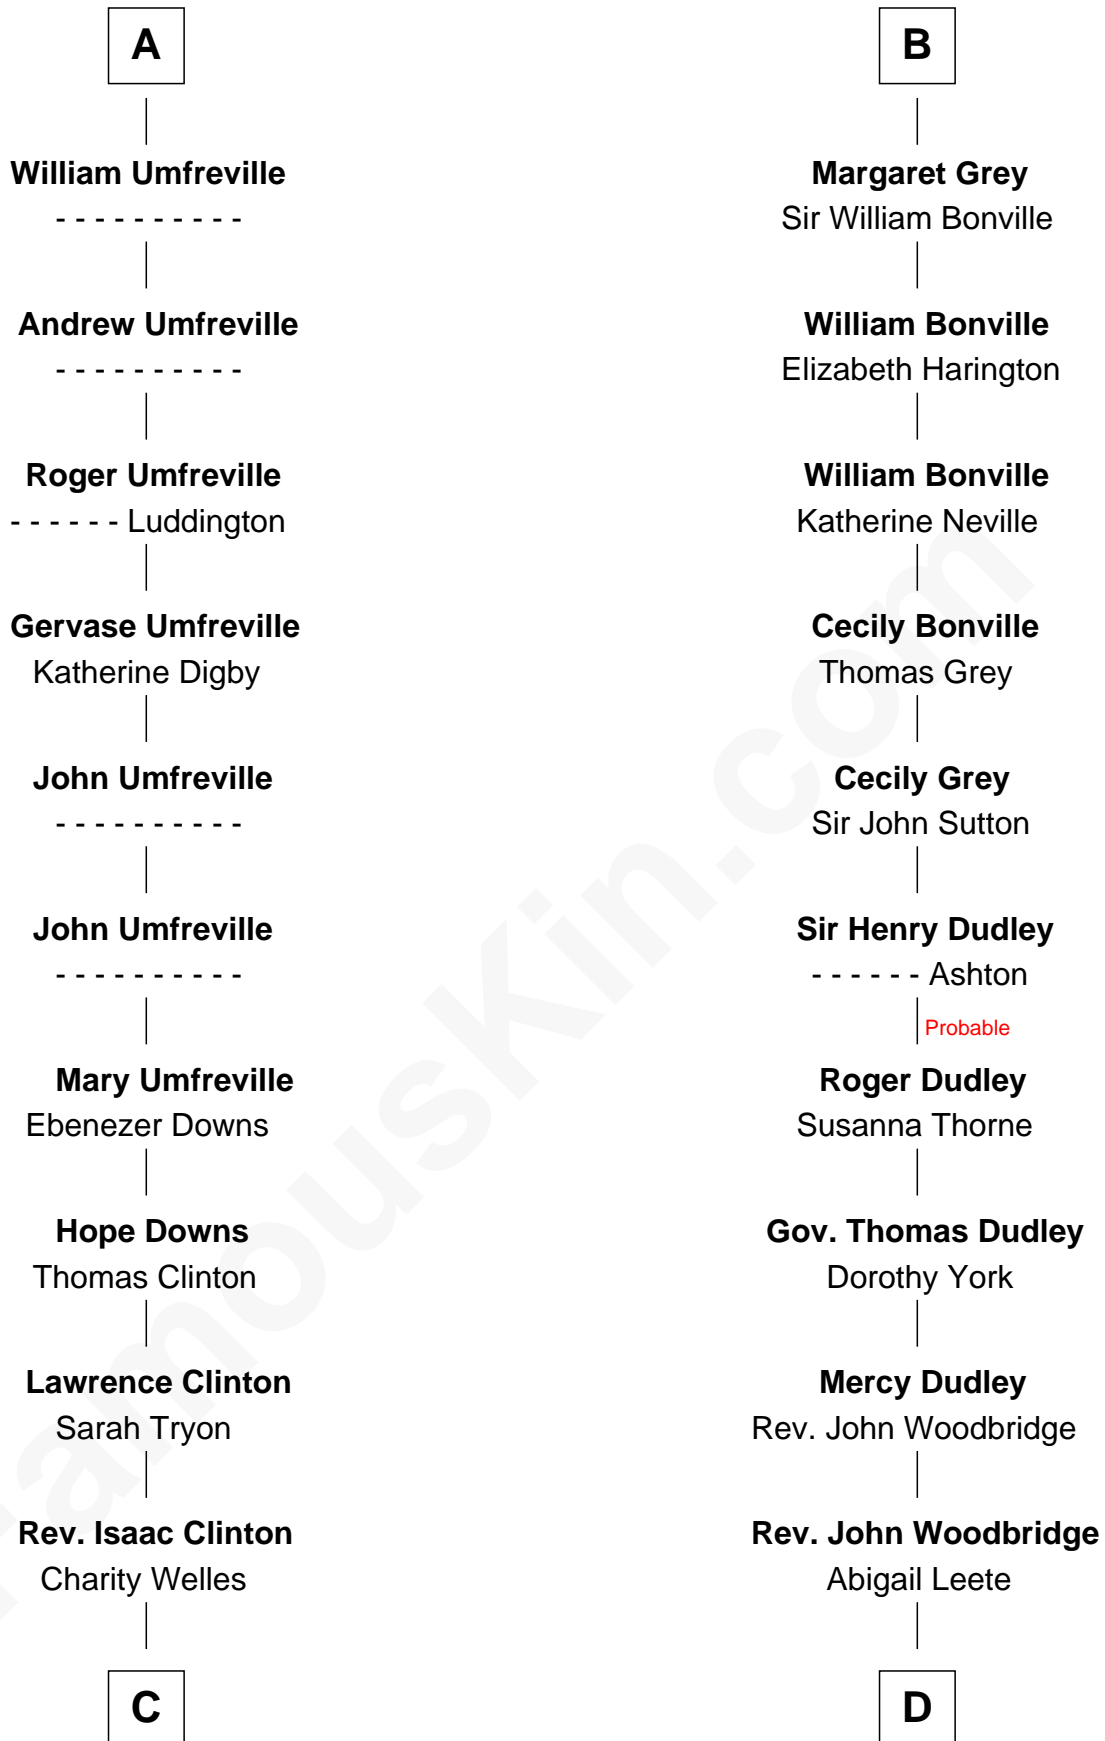

FamousKin.com

Relationship Chart of

Helen (Herron) Taft

First Lady of President William H. Taft

19th cousin 1 time removed of

William Woodbridge
2nd Governor of Michigan

Sir Odinel de Umfreville

Alice de Lucy

C

Maria Clinton

Ela Collins

Harriet Anne Collins

John Williamson Herron

Helen (Herron) Taft

First Lady of William H. Taft

D

Rev. Ephraim Woodbridge

Hannah Morgan

Dr. Dudley Woodbridge

Sarah Sheldon

Dudley Woodbridge

Lucy Backus

William Woodbridge

2nd Governor of Michigan