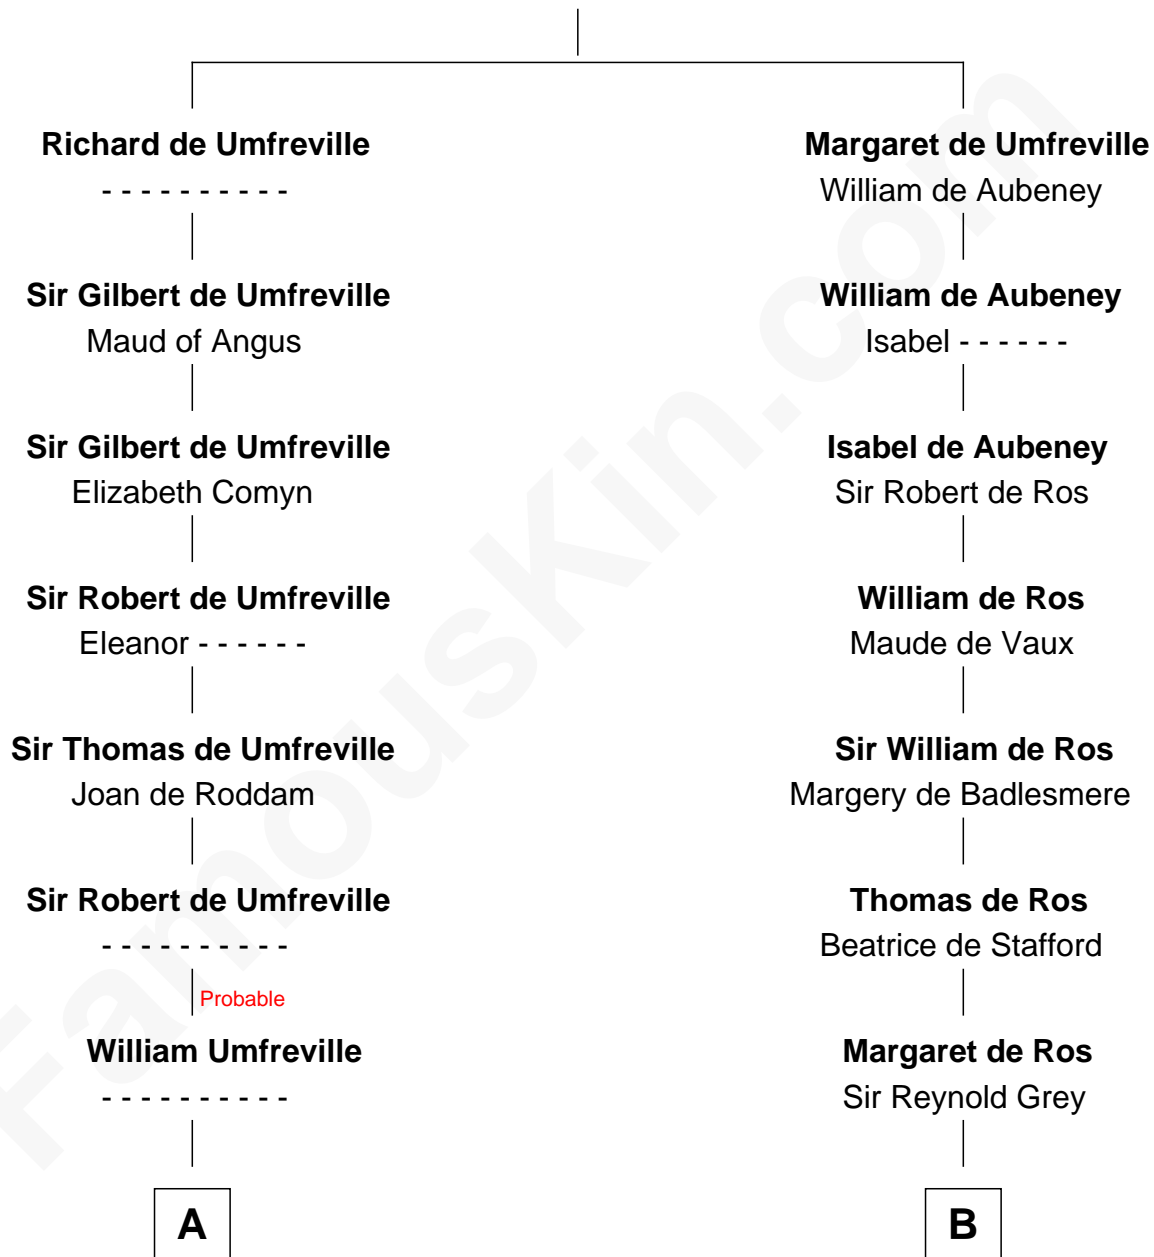

FamousKin.com

Relationship Chart of

Helen (Herron) Taft

First Lady of President William H. Taft

19th cousin 1 time removed of

William Woodbridge
2nd Governor of Michigan

Sir Odinel de Umfreville

Alice de Lucy

C

Maria Clinton

Ela Collins

Harriet Anne Collins

John Williamson Herron

Helen (Herron) Taft

First Lady of William H. Taft

D