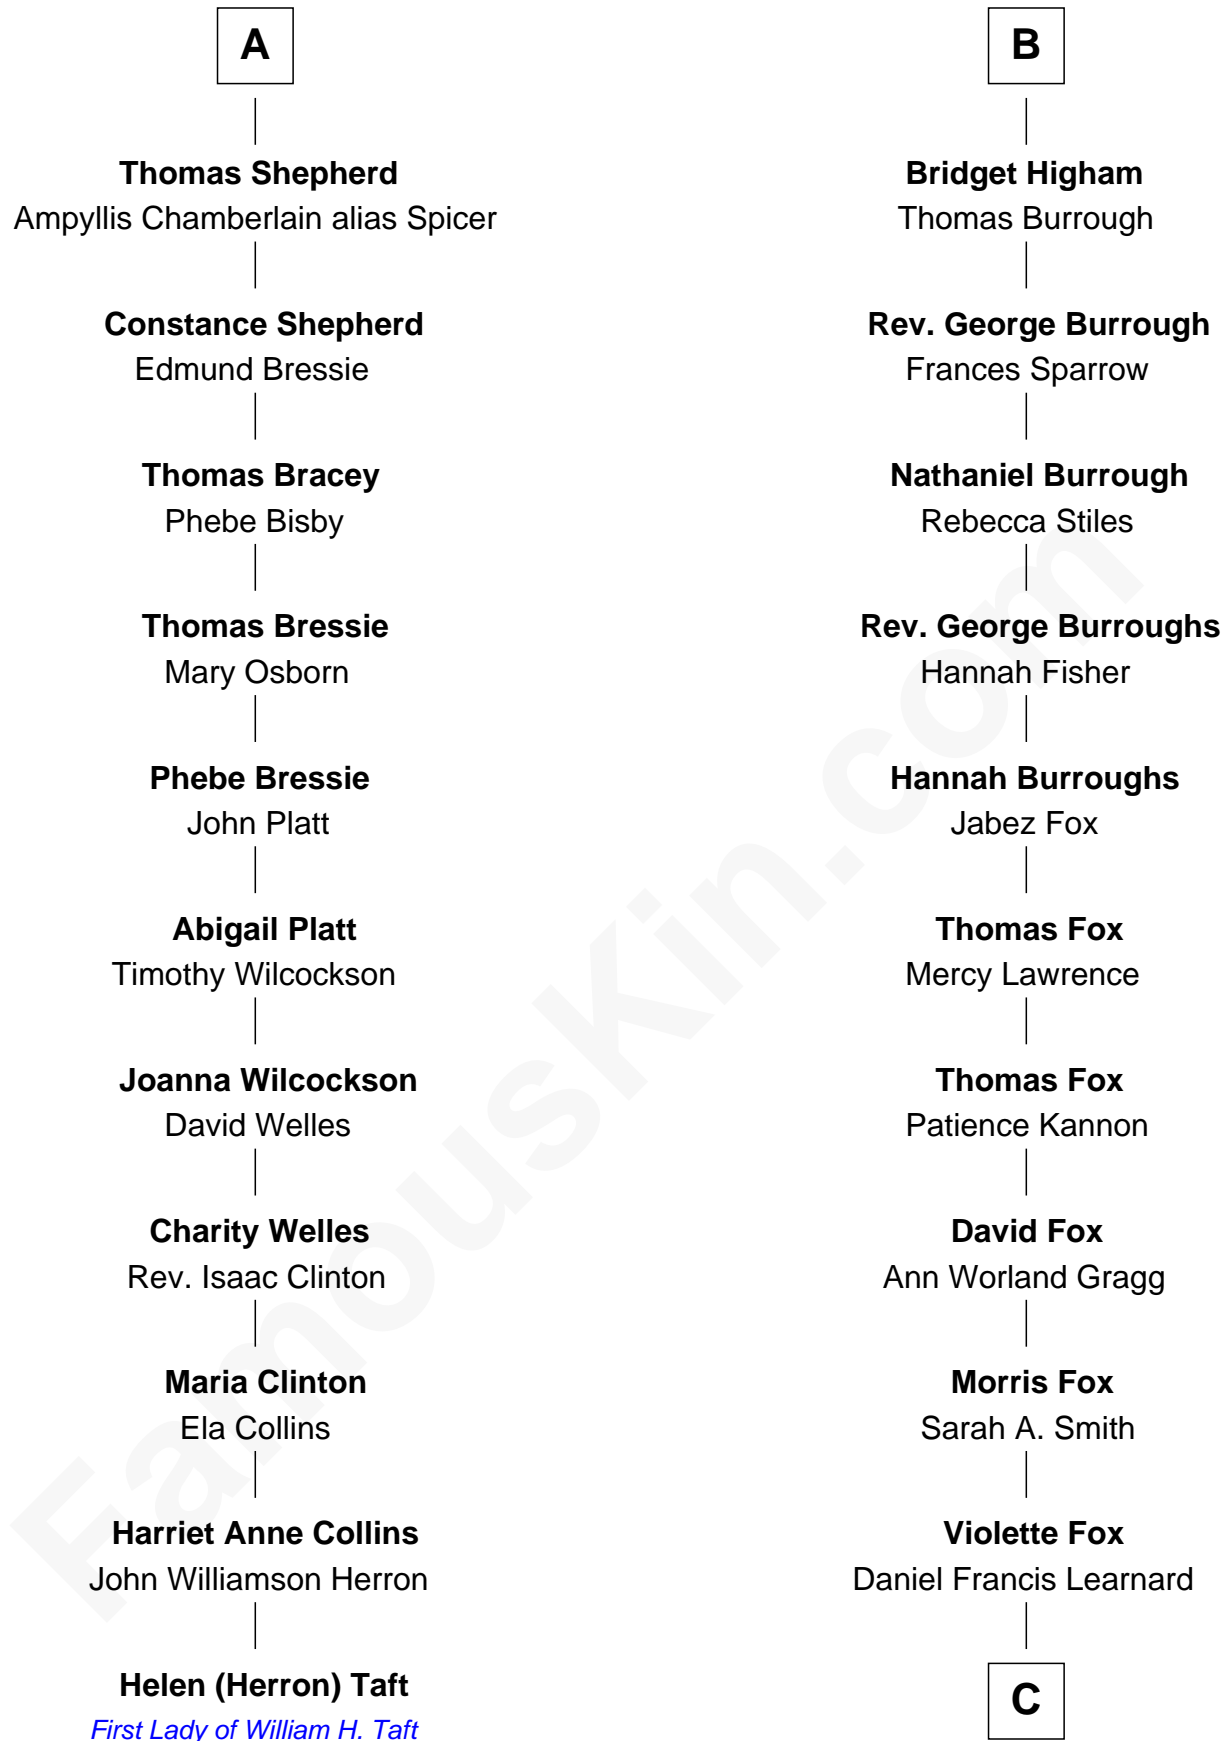

FamousKin.com

Relationship Chart of

Helen (Herron) Taft

First Lady of President William H. Taft

17th cousin 2 times removed of

Bob Moore

Co-Founder, Bob's Red Mill

Sir John Howard

Alice de Bois

C

Clinton Morris Learnard

Gertrude Maud Yost

Doris Dell Learnard

Kenneth Earl Moore

Bob Moore

Co-Founder, Bob's Red Mill