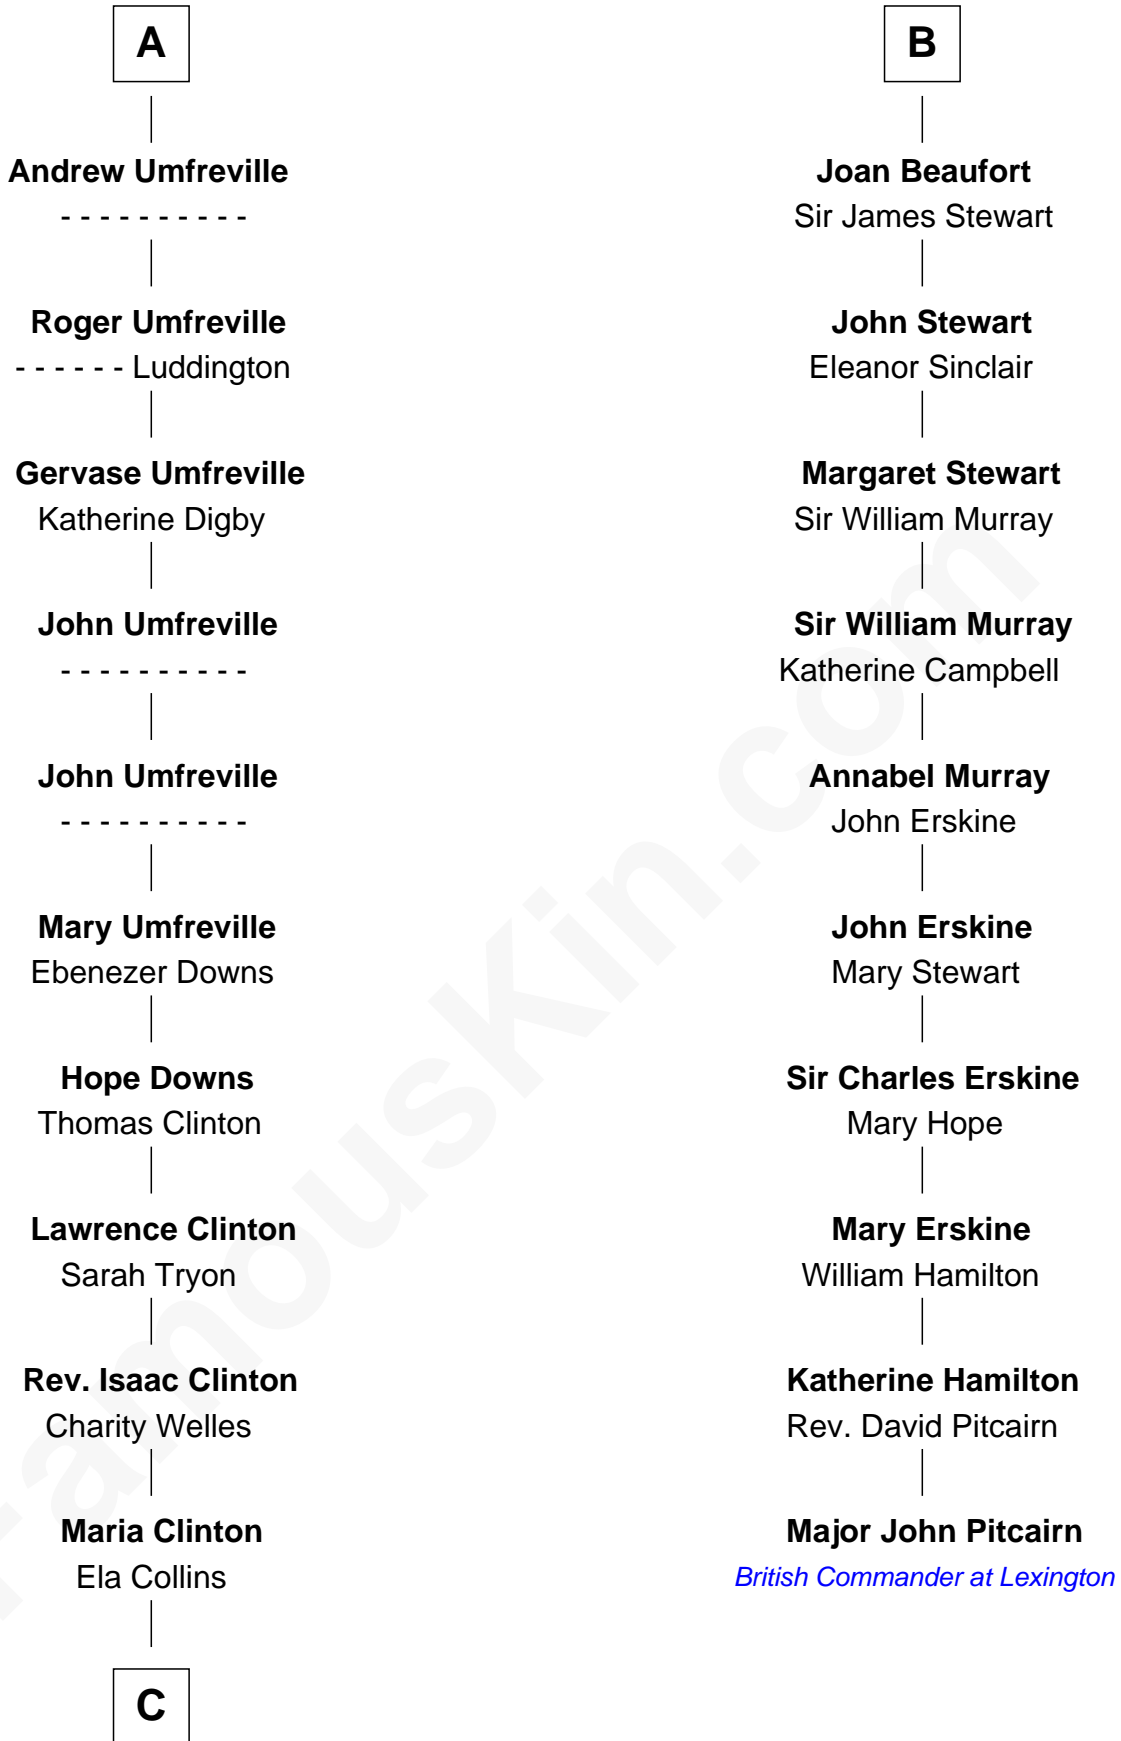

FamousKin.com

Relationship Chart of

Helen (Herron) Taft

First Lady of President William H. Taft

16th cousin 2 times removed of

Major John Pitcairn

British Commander at Battle of Lexington

C

Harriet Anne Collins
John Williamson Herron

Helen (Herron) Taft
First Lady of William H. Taft

FamousKin.com