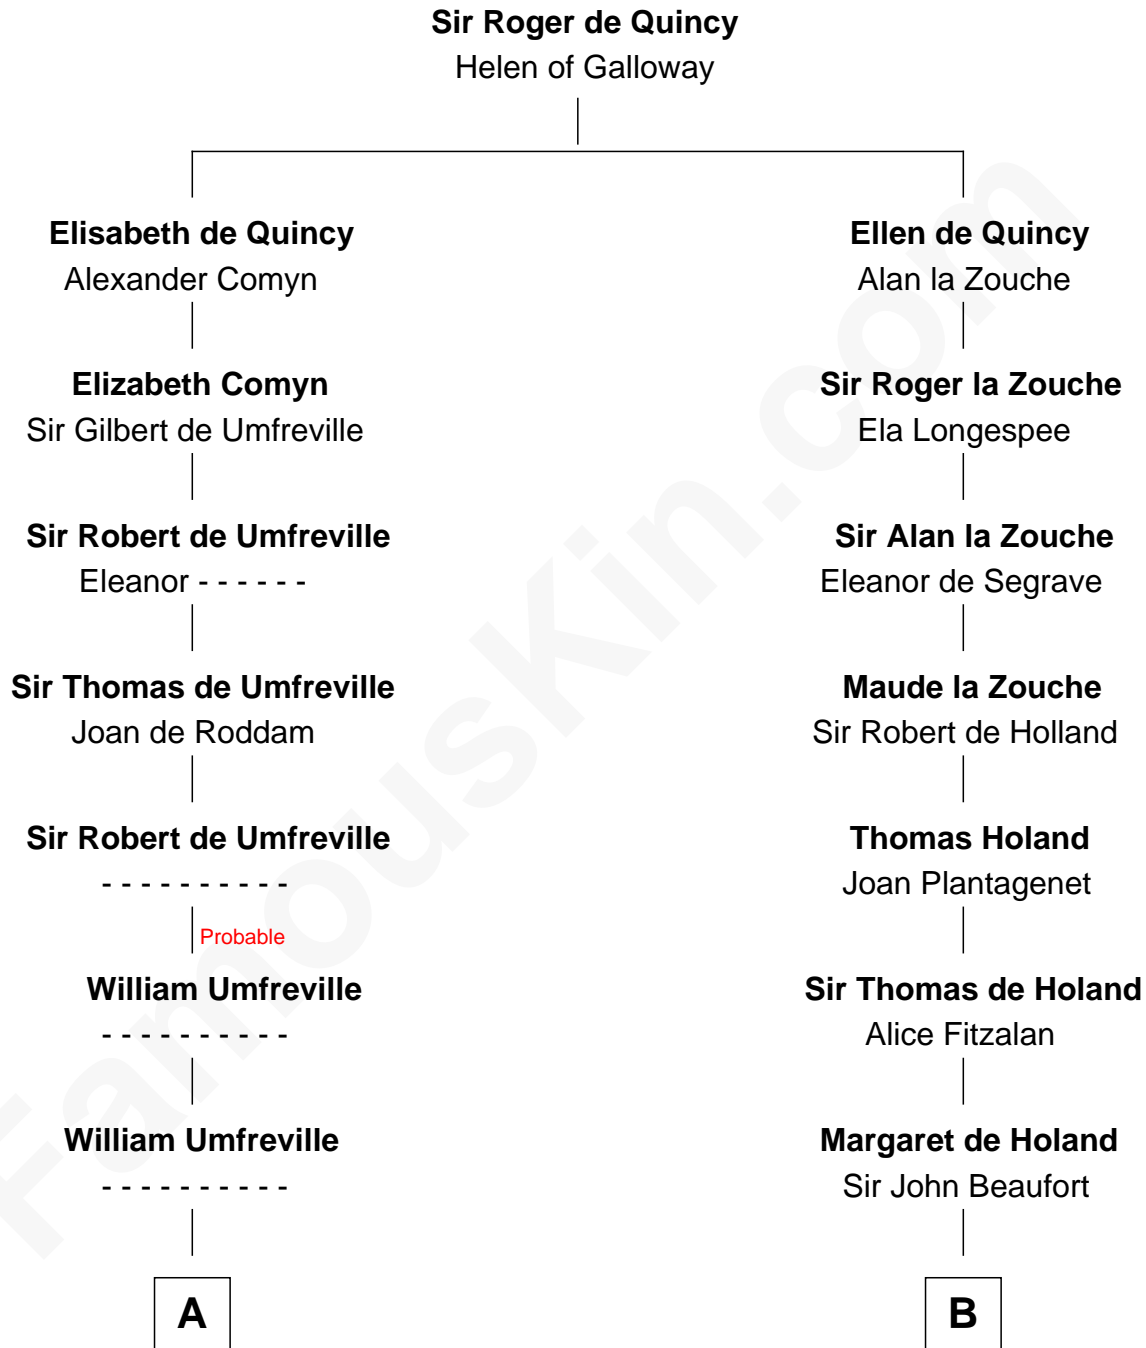

FamousKin.com

Relationship Chart of

Helen (Herron) Taft

First Lady of President William H. Taft

16th cousin 2 times removed of

Major John Pitcairn

British Commander at Battle of Lexington

C

Harriet Anne Collins
John Williamson Herron

Helen (Herron) Taft
First Lady of William H. Taft

FamousKin.com