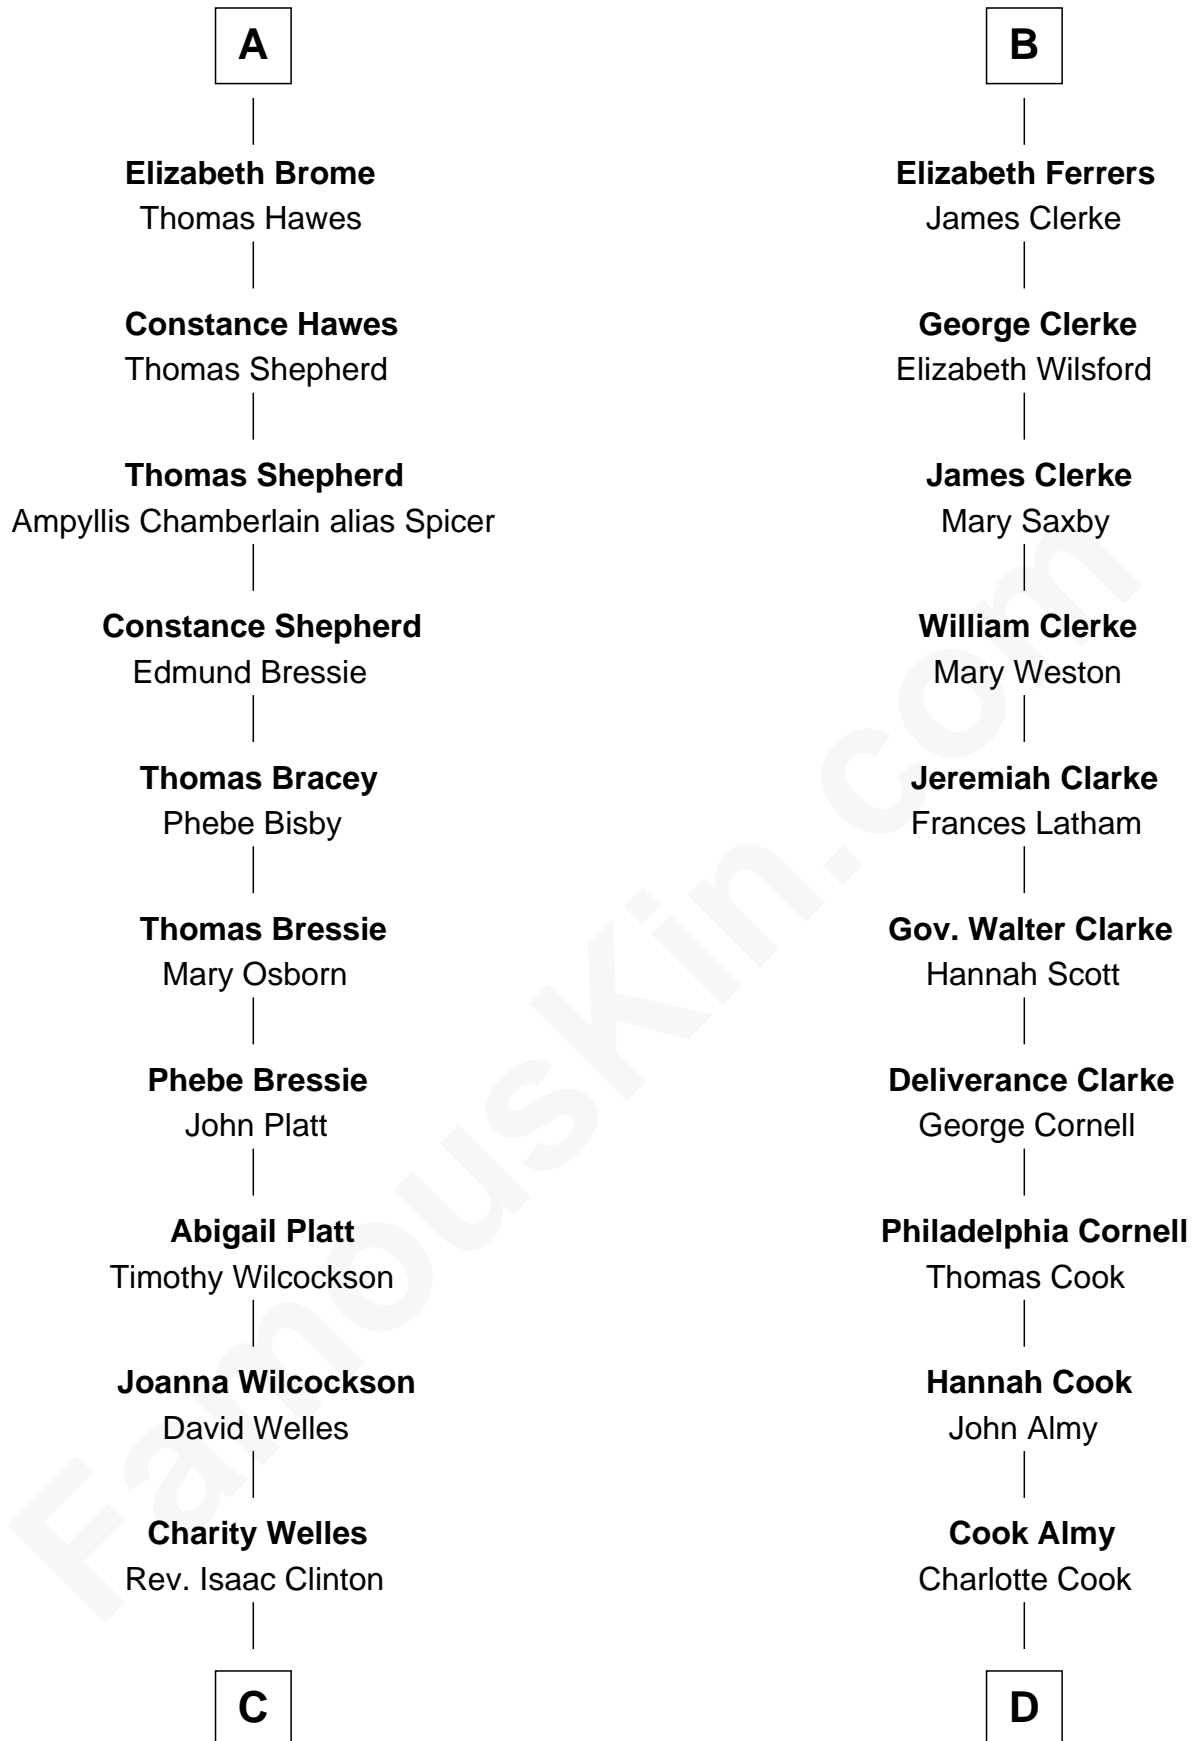

## Relationship Chart of

### Helen (Herron) Taft

*First Lady of President William H. Taft*

19th cousin 2 times removed of

### Marilyn Monroe

*Actress, Model, and Singer*

**Sir Robert de Ros**

Isabel de Aubeney

**C**

**Maria Clinton**

Ela Collins

**Harriet Anne Collins**

John Williamson Herron

**Helen (Herron) Taft**

*First Lady of William H. Taft*

**D**

**Samuel Elam Almy**

Susan Bateman

**Susan Bateman Almy**

Charles Adams Gifford