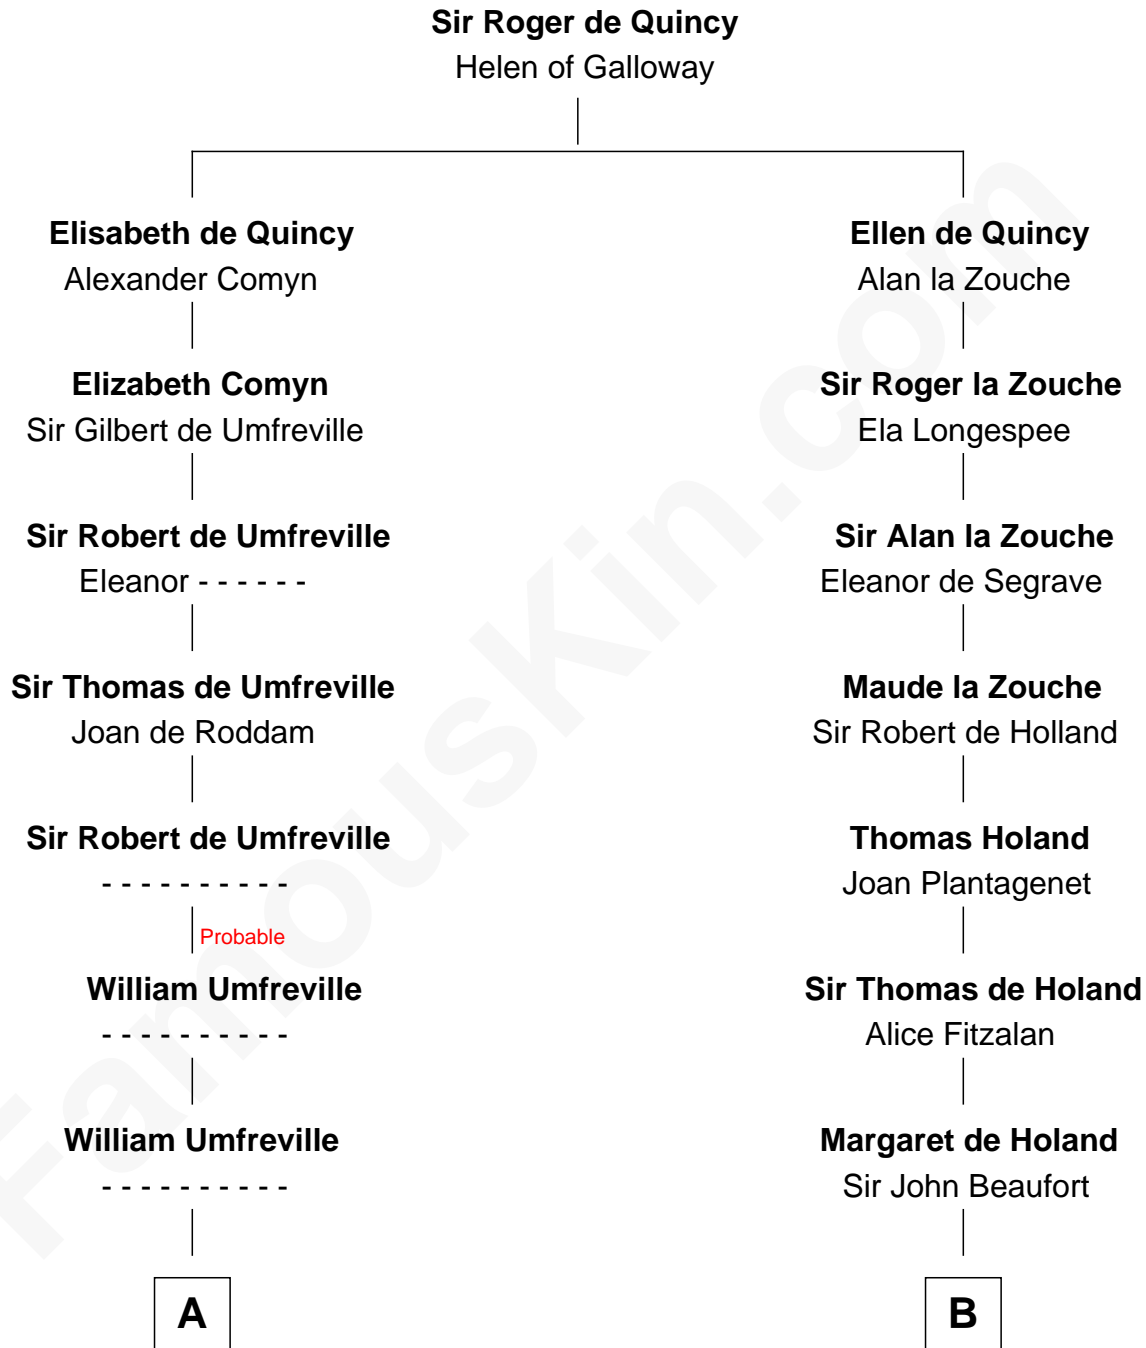

FamousKin.com

Relationship Chart of

Helen (Herron) Taft

First Lady of President William H. Taft

18th cousin 2 times removed of

Noel Coward

Playwright, Actor, and Songwriter

C

Harriet Anne Collins
John Williamson Herron

Helen (Herron) Taft
First Lady of William H. Taft

D

Henry Veitch
Margaret Harrison

Henry Gordon Veitch
Mary Kathleen Synch

Violet Agnes Veitch
Arthur Sabin Coward