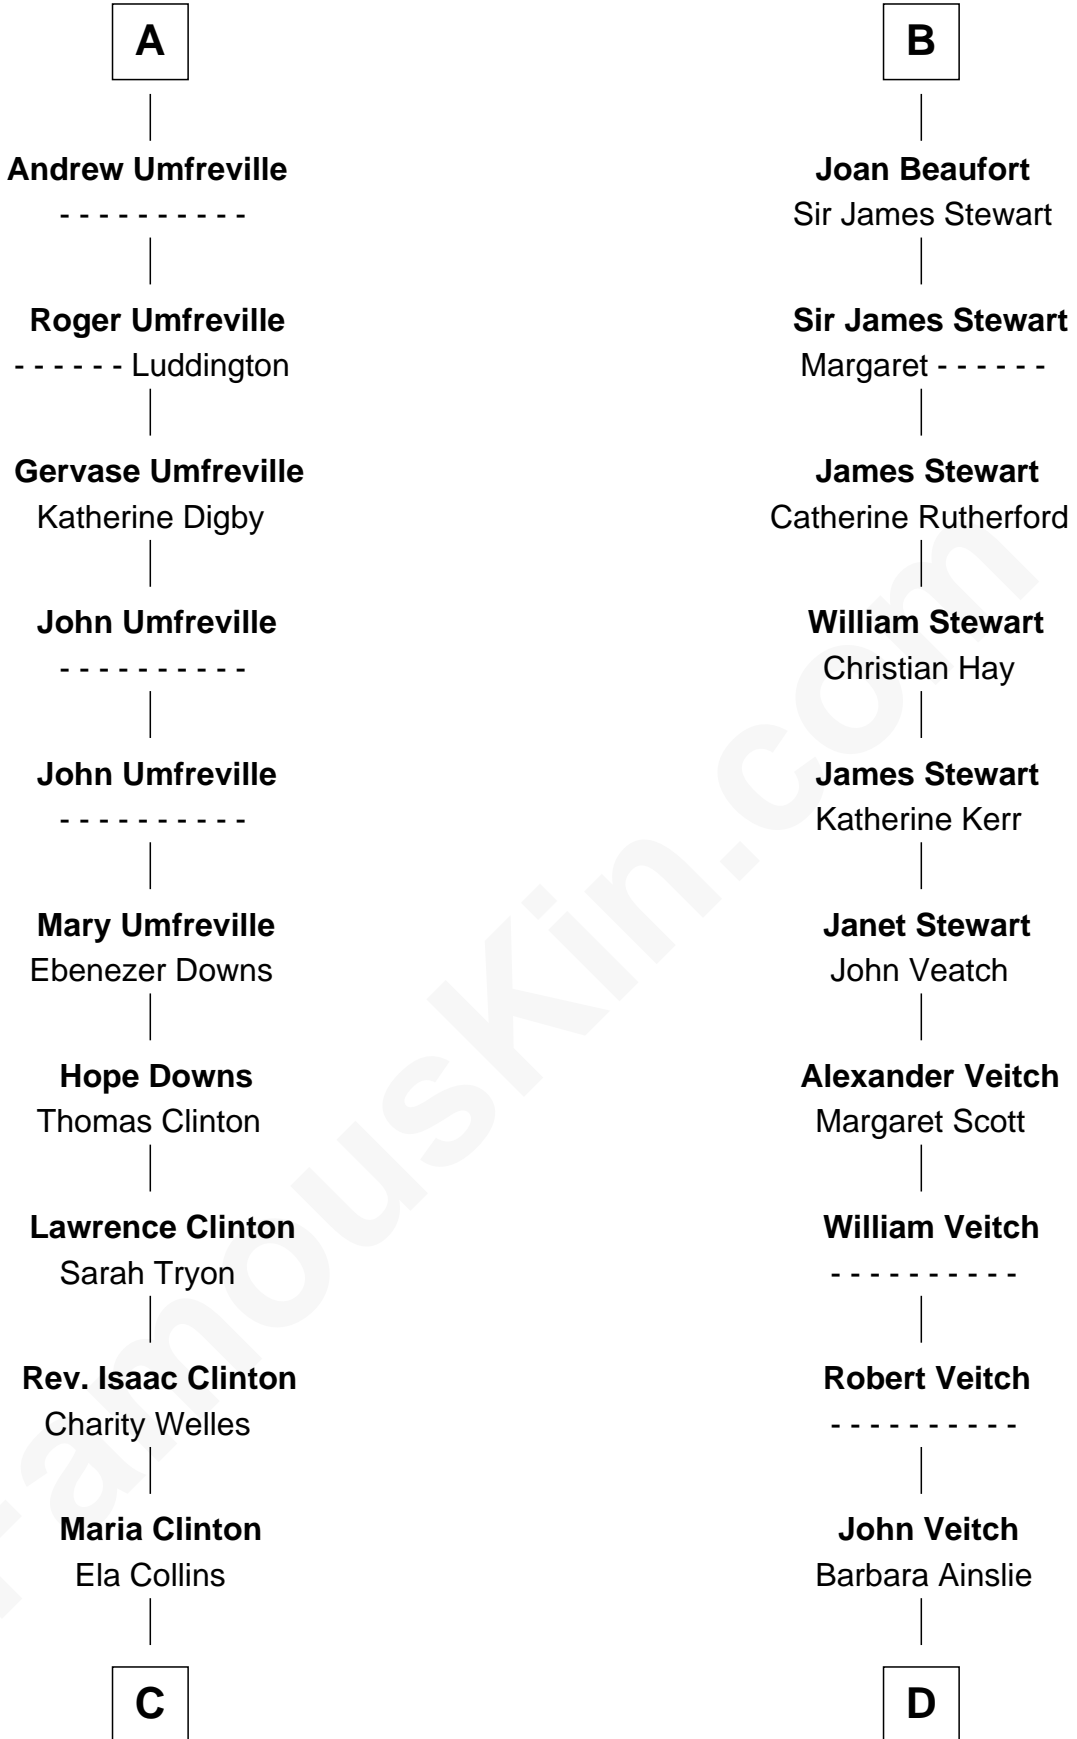

FamousKin.com

Relationship Chart of

Helen (Herron) Taft

First Lady of President William H. Taft

18th cousin 2 times removed of

Noel Coward

Playwright, Actor, and Songwriter

C

Harriet Anne Collins
John Williamson Herron

Helen (Herron) Taft
First Lady of William H. Taft

D

Henry Veitch
Margaret Harrison

Henry Gordon Veitch
Mary Kathleen Synch

Violet Agnes Veitch
Arthur Sabin Coward