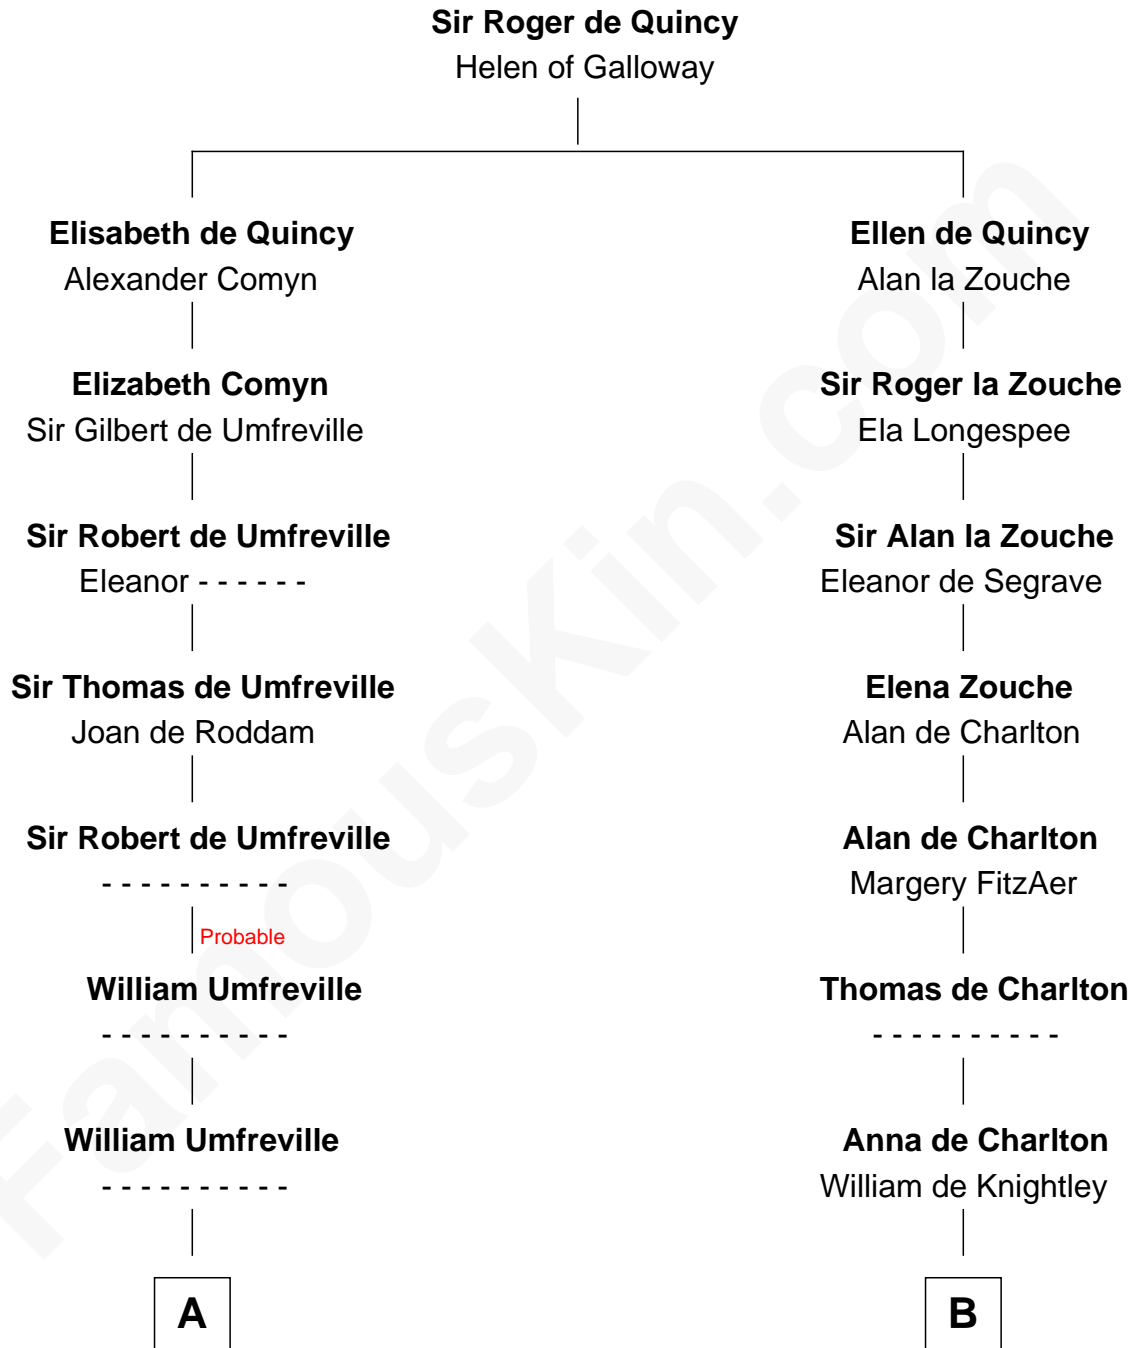

FamousKin.com

Relationship Chart of

Helen (Herron) Taft

First Lady of President William H. Taft

18th cousin 2 times removed of

Ralph Waldo Emerson

American Poet

C

Harriet Anne Collins
John Williamson Herron

Helen (Herron) Taft
First Lady of William H. Taft

D

Rev. Joseph Emerson
Mary Moody

Rev. William Emerson
Phebe Bliss

Rev. William Emerson
Ruth Haskins

Ralph Waldo Emerson
American Poet