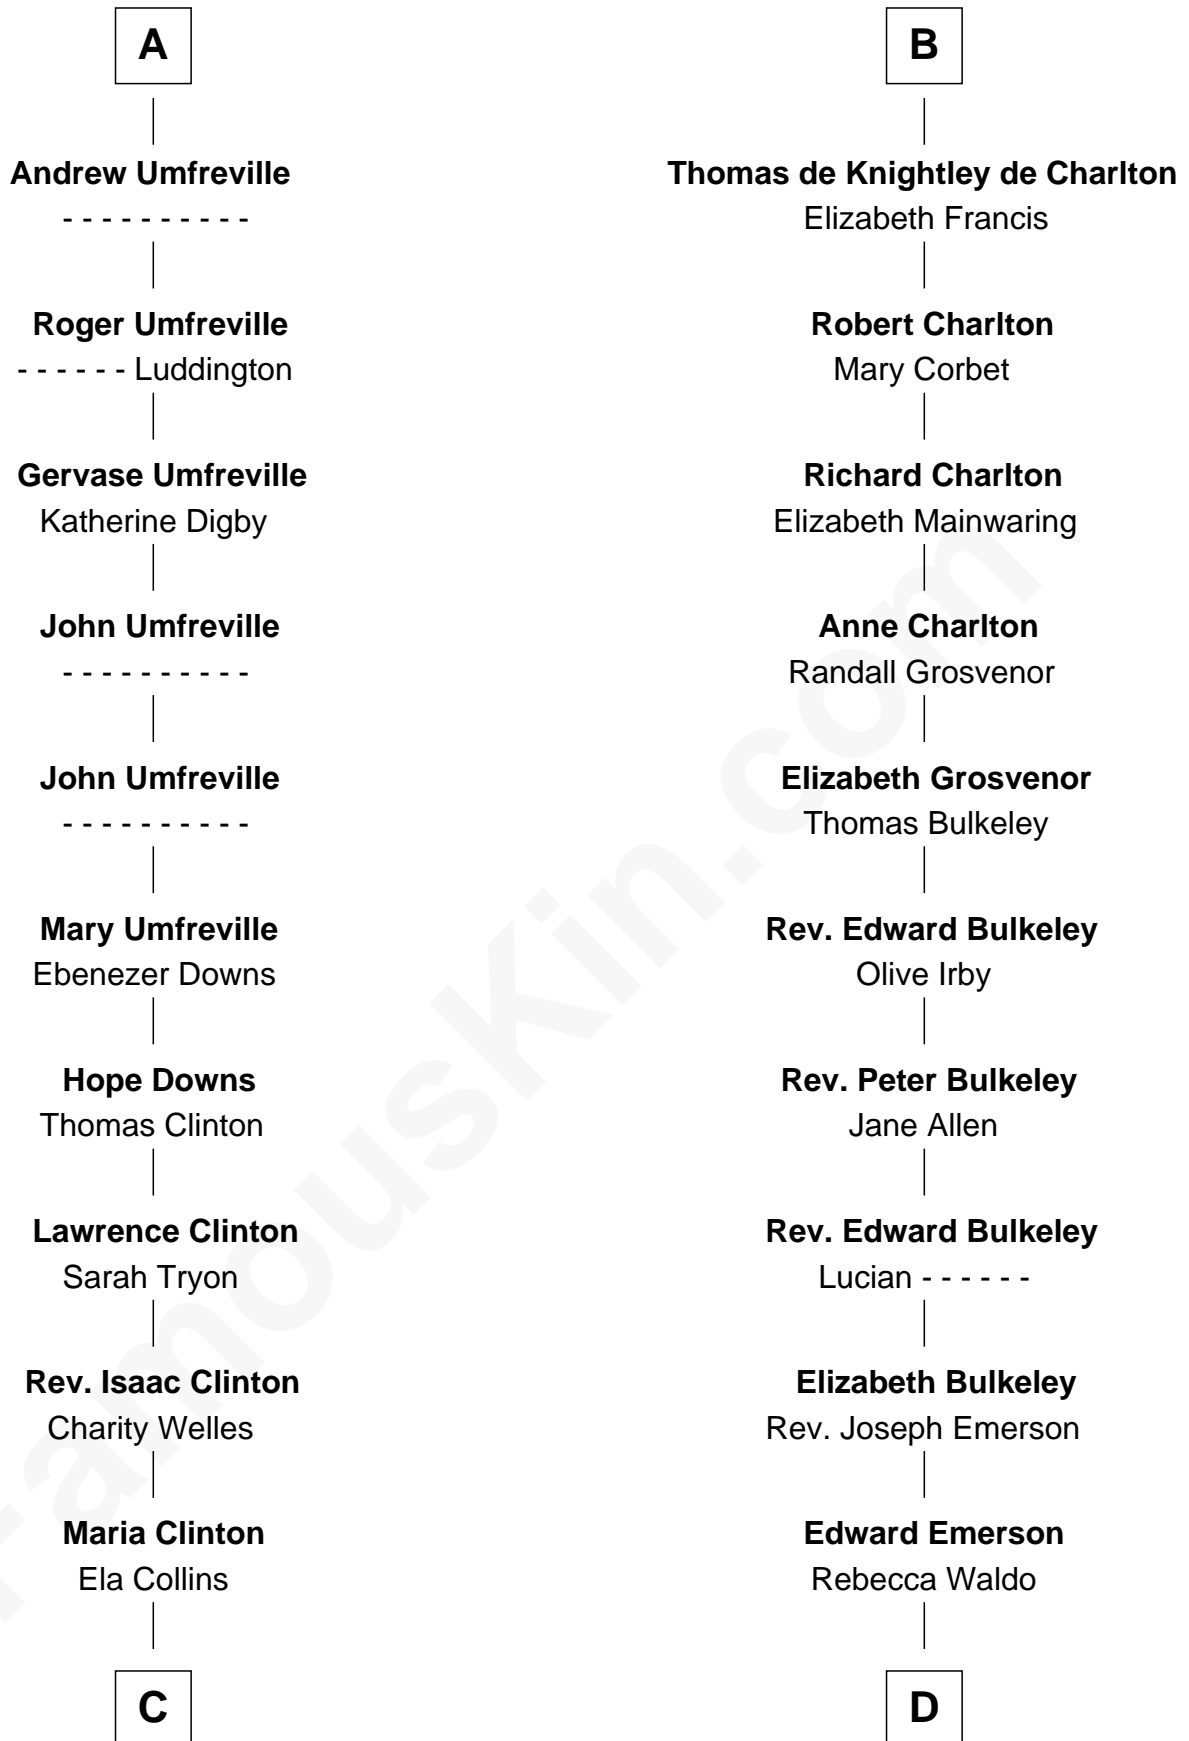

FamousKin.com

Relationship Chart of

Helen (Herron) Taft

First Lady of President William H. Taft

18th cousin 2 times removed of

Ralph Waldo Emerson

American Poet

C

Harriet Anne Collins
John Williamson Herron

Helen (Herron) Taft
First Lady of William H. Taft

D

Rev. Joseph Emerson
Mary Moody

Rev. William Emerson
Phebe Bliss

Rev. William Emerson
Ruth Haskins

Ralph Waldo Emerson
American Poet