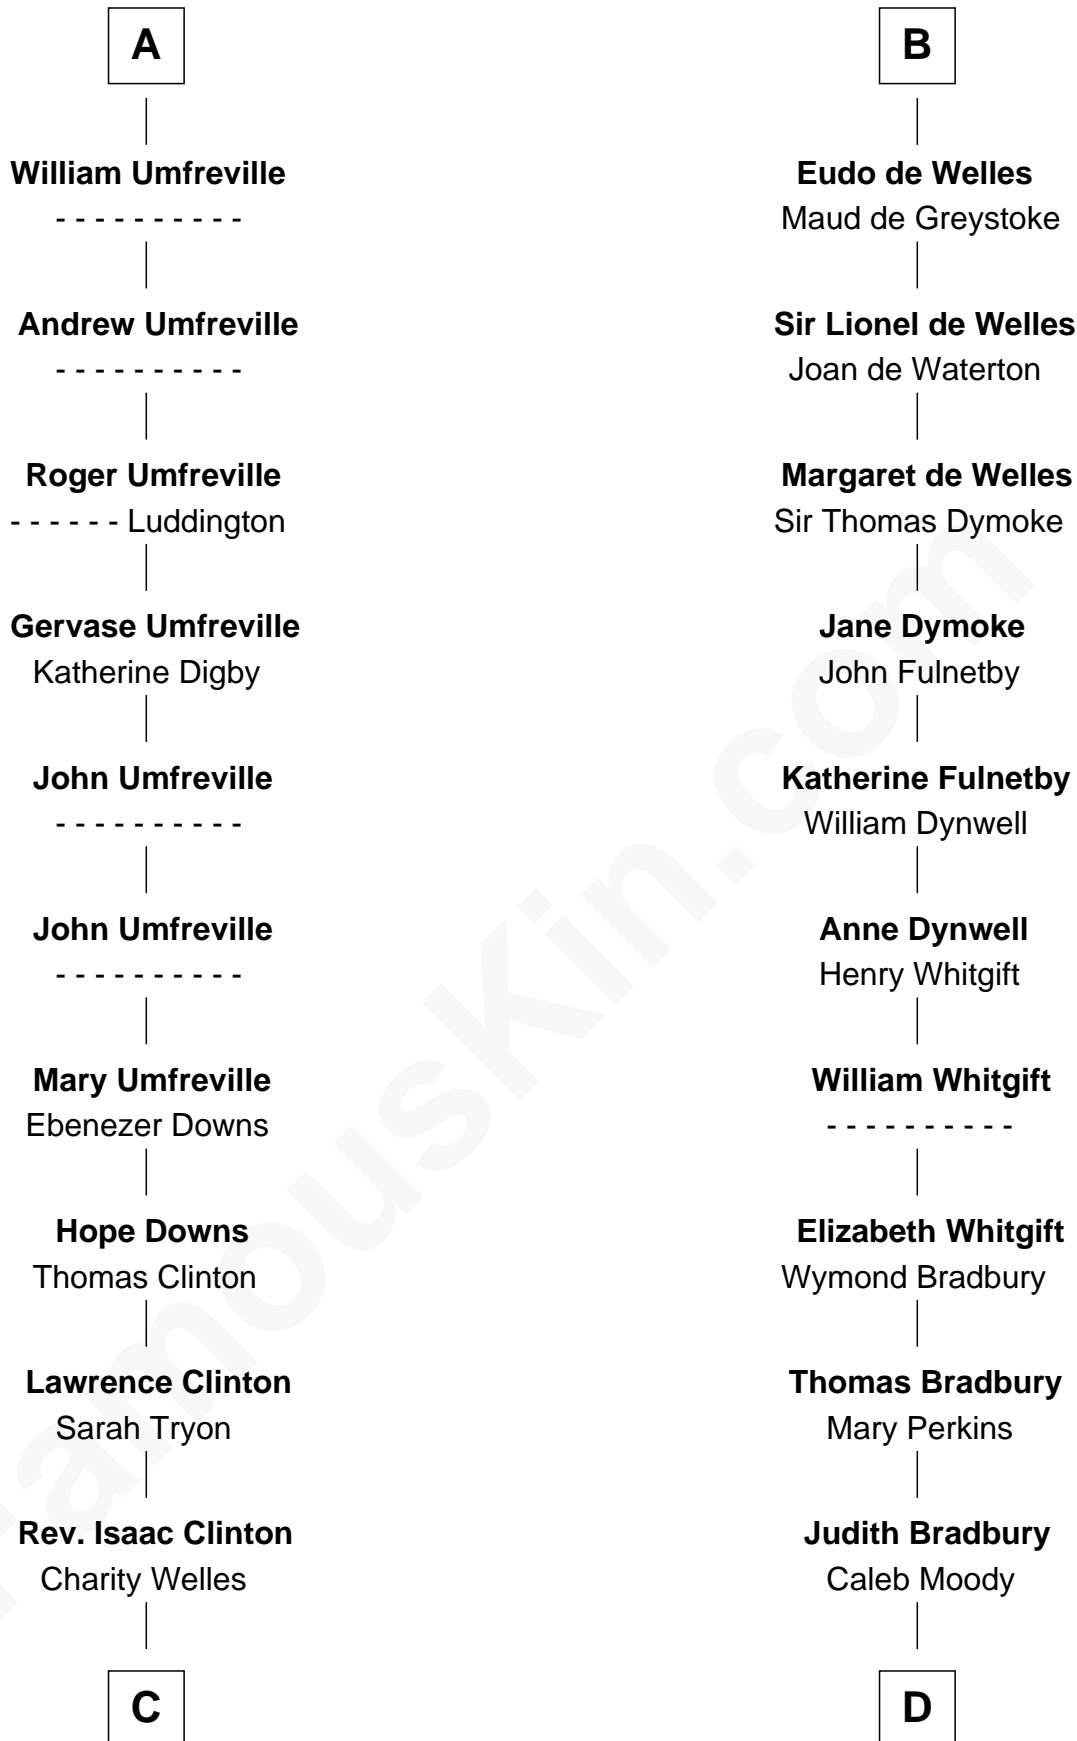

## Relationship Chart of

### Helen (Herron) Taft

*First Lady of President William H. Taft*

19th cousin 2 times removed of

### Ralph Waldo Emerson

*American Poet*

**Sir Odinel de Umfreville**

Alice de Lucy

**C**

**Maria Clinton**

Ela Collins

**Harriet Anne Collins**

John Williamson Herron

**Helen (Herron) Taft**

*First Lady of William H. Taft*

**D**

**Rev. Samuel Moody**

Hannah Sewall

**Mary Moody**

Rev. Joseph Emerson