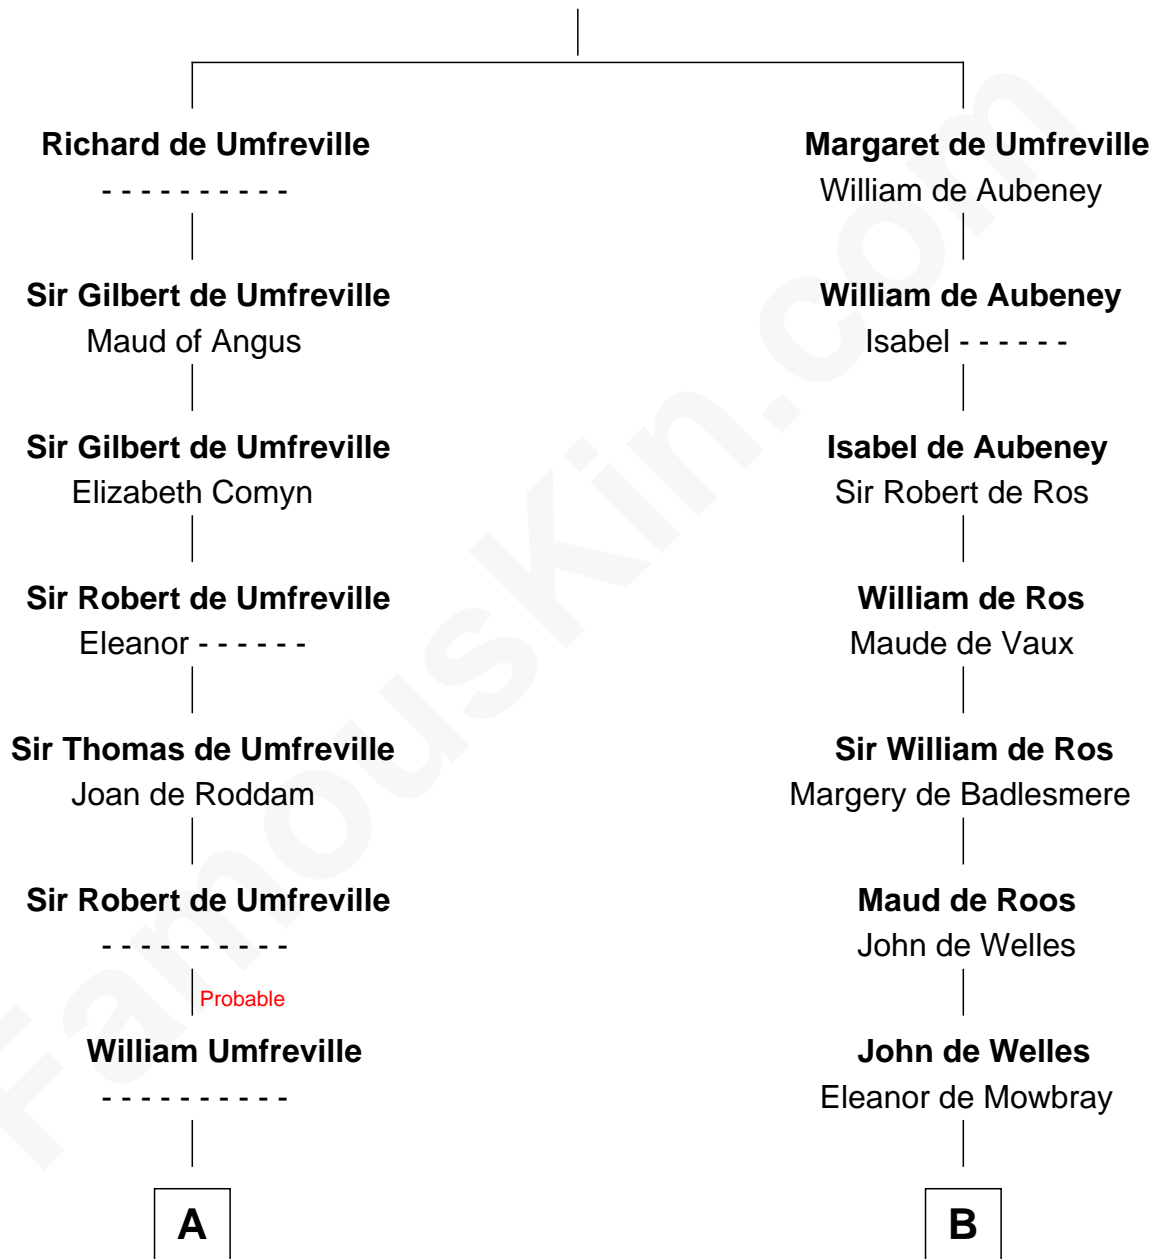

## Relationship Chart of

### Helen (Herron) Taft

*First Lady of President William H. Taft*

19th cousin 2 times removed of

### Ralph Waldo Emerson

*American Poet*

**Sir Odinel de Umfreville**

Alice de Lucy

**C**

**Maria Clinton**

Ela Collins

**Harriet Anne Collins**