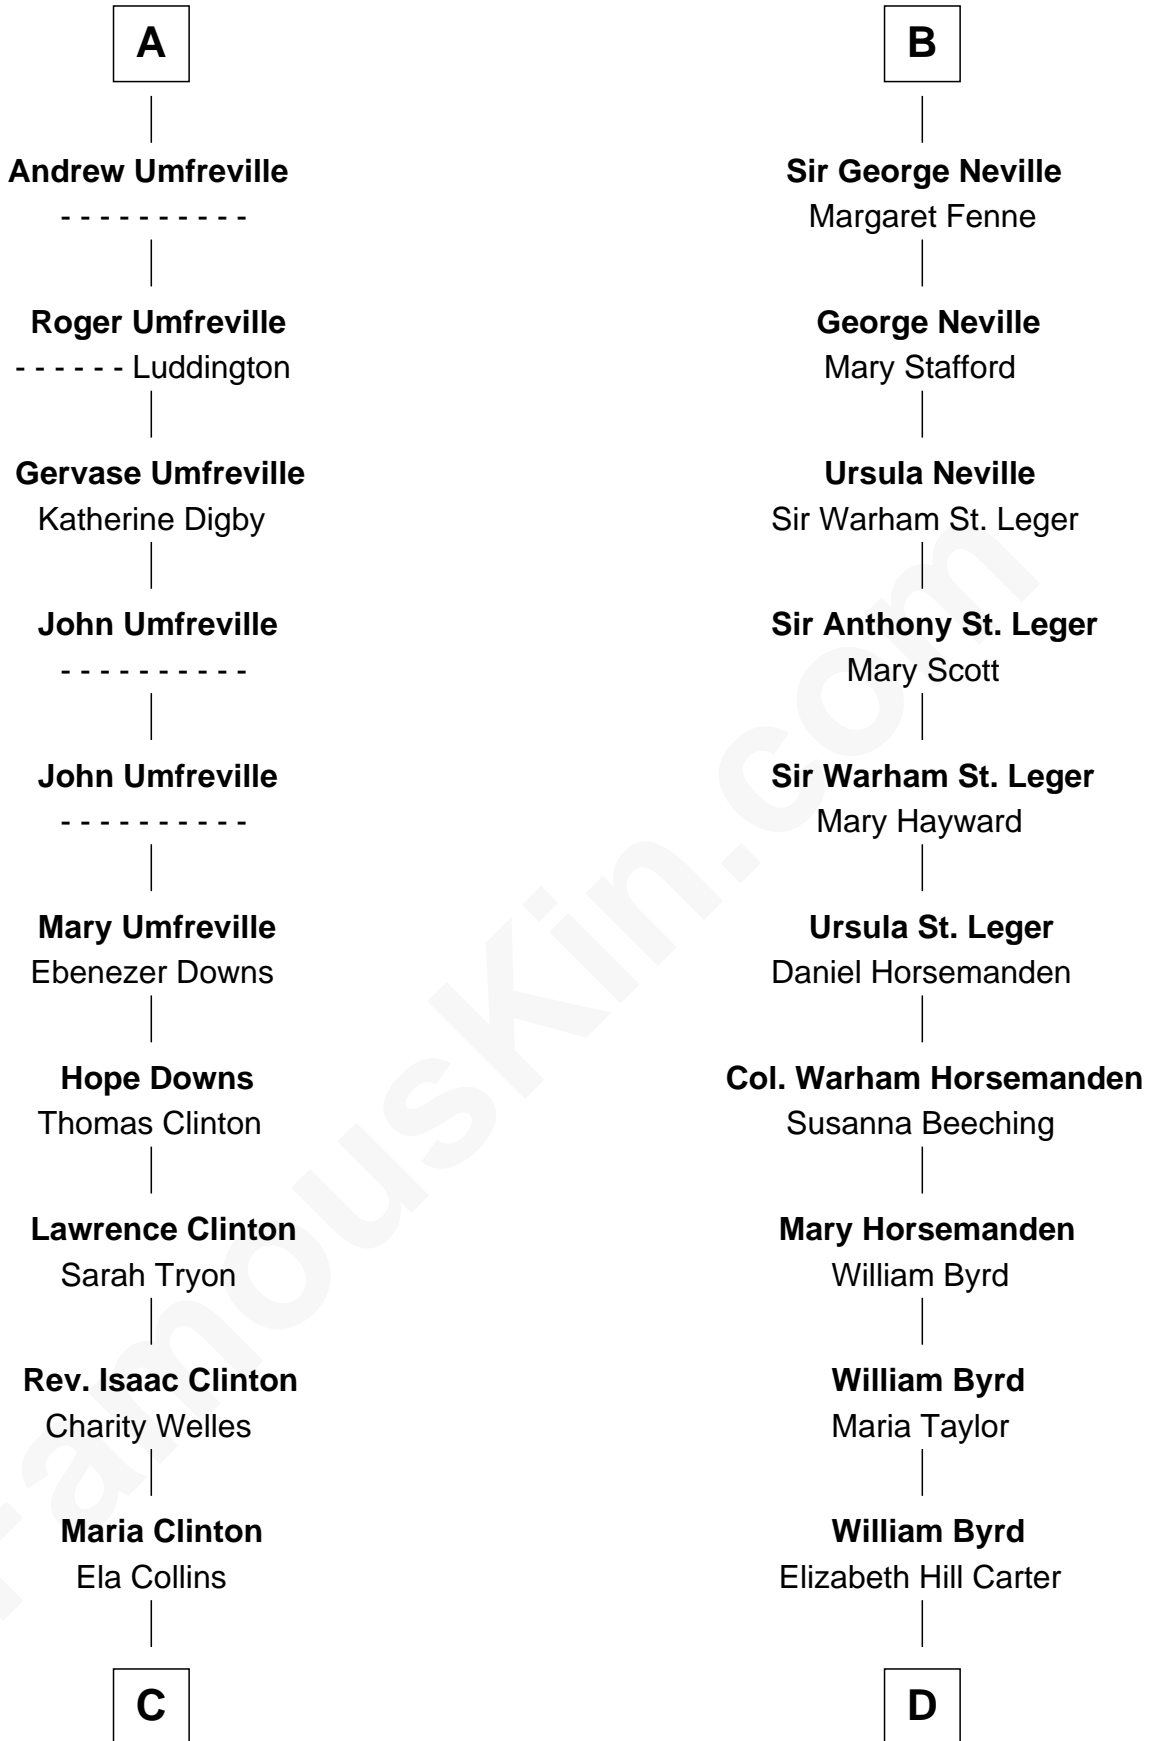

## Relationship Chart of

### Helen (Herron) Taft

*First Lady of President William H. Taft*

18th cousin 3 times removed of

### Admiral Richard Byrd

*Polar Explorer*

**C**

**Harriet Anne Collins**  
John Williamson Herron

**Helen (Herron) Taft**  
*First Lady of William H. Taft*

**D**

**Thomas Taylor Byrd**  
Mary Armistead

**Richard Evelyn Byrd**  
Anne Harrison

**Col. William Byrd**  
Jane Meriwether Rivers

**Richard Evelyn Byrd**  
Eleanor Bolling Flood

**Admiral Richard Byrd**  
*Polar Explorer*