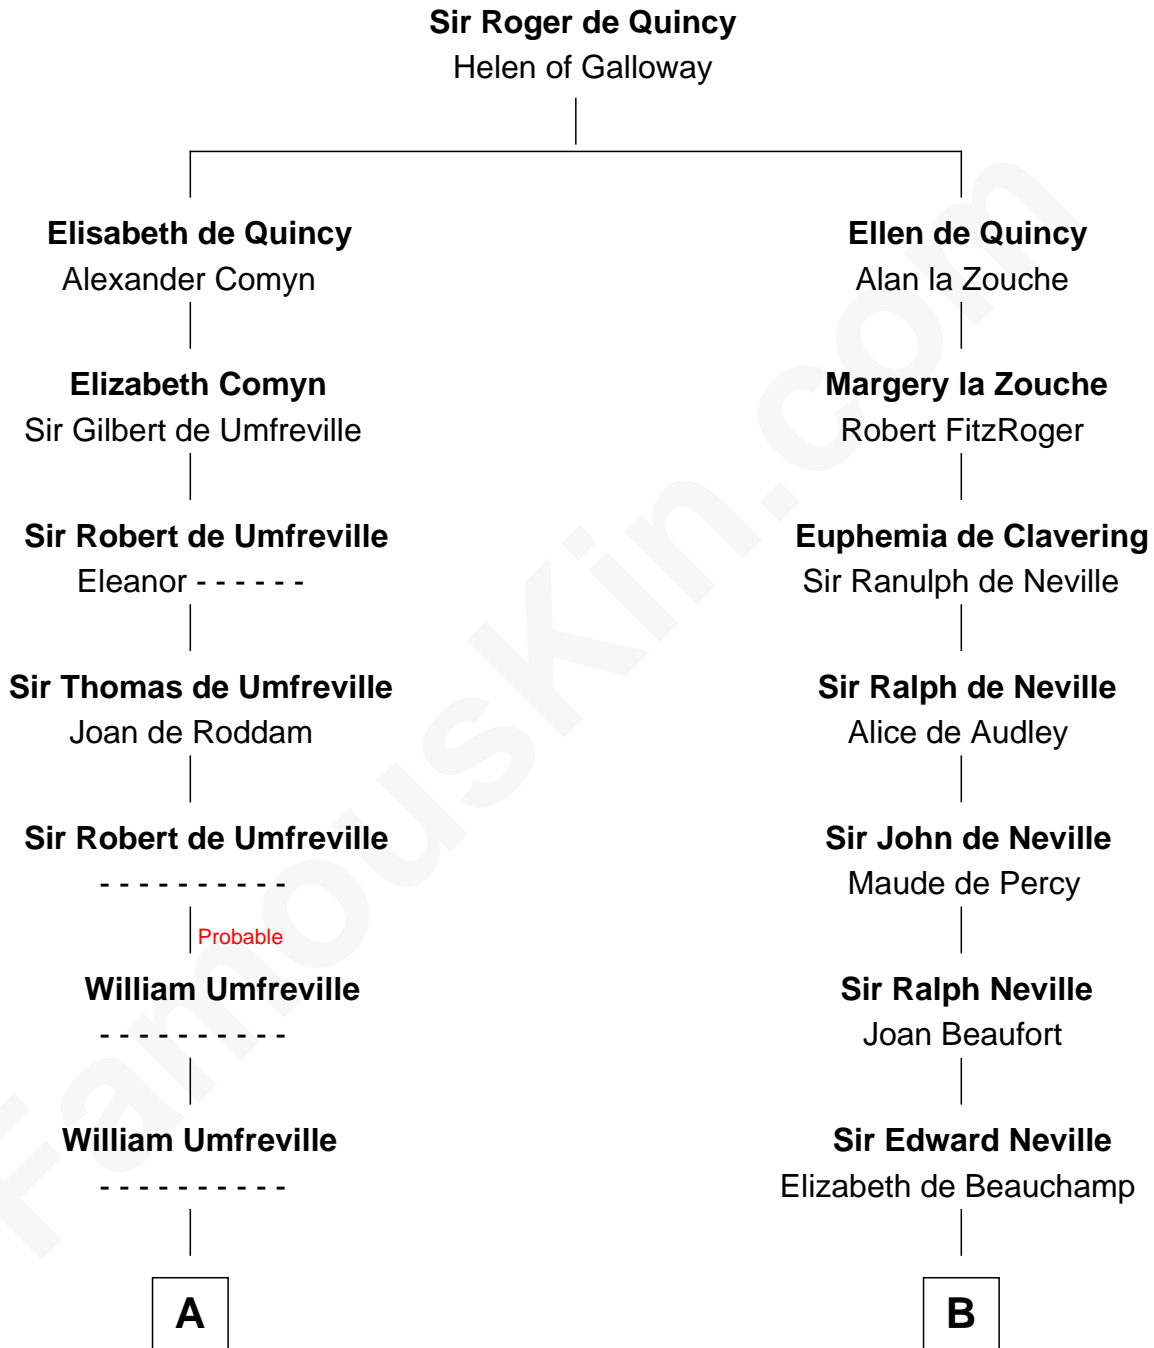

FamousKin.com

Relationship Chart of

Helen (Herron) Taft

First Lady of President William H. Taft

18th cousin 3 times removed of

Admiral Richard Byrd

Polar Explorer