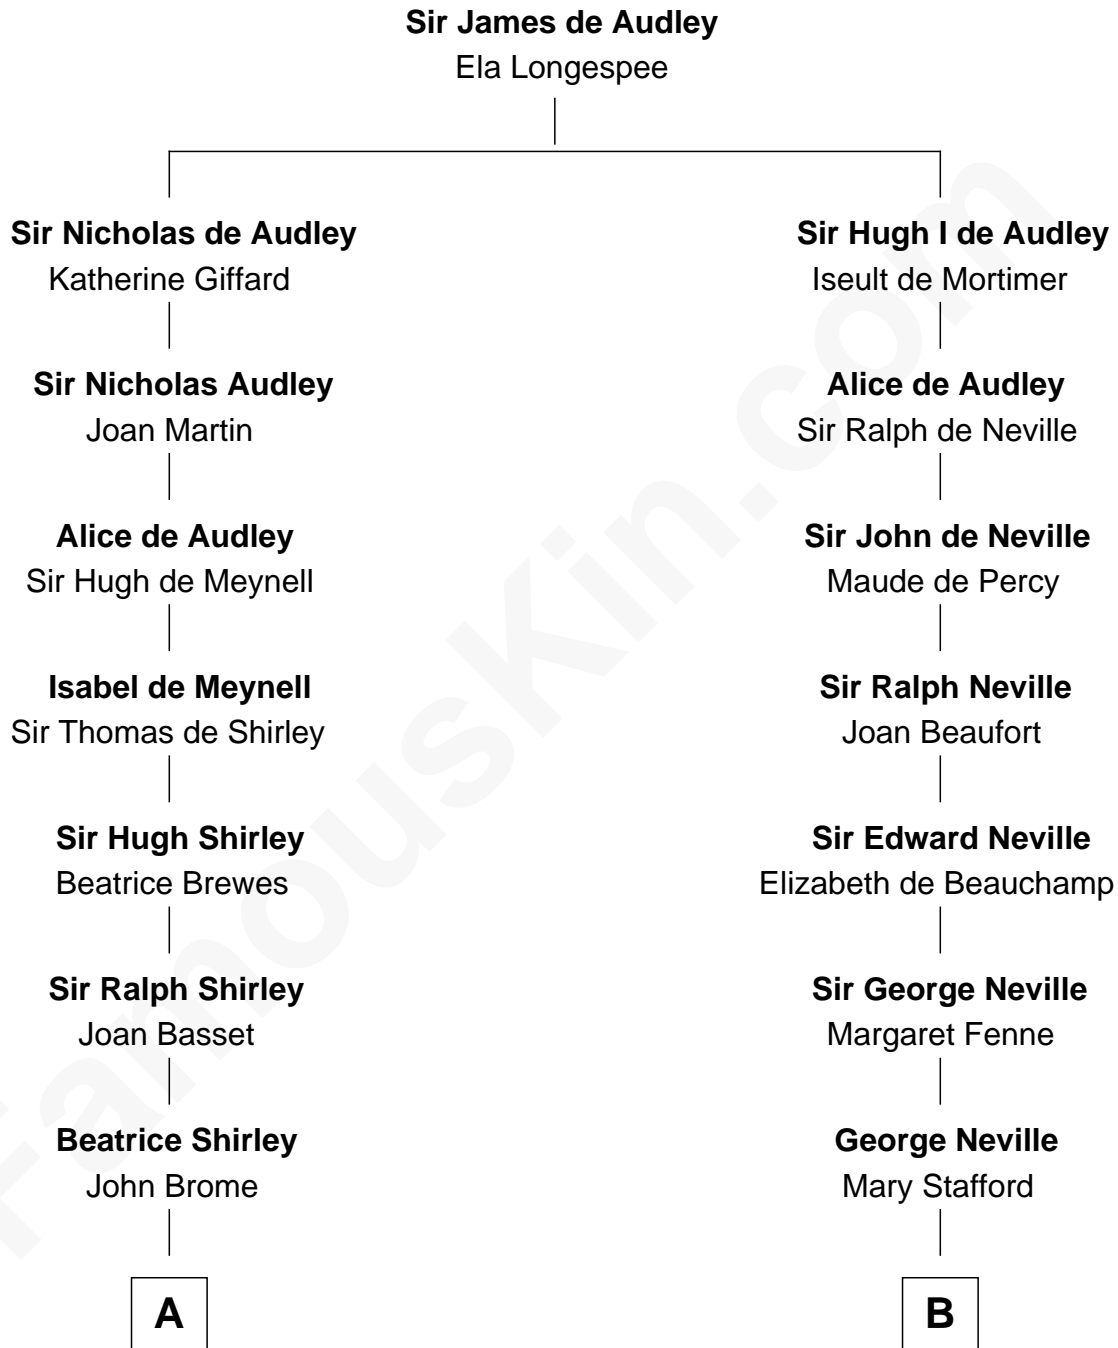

# FamousKin.com

## Relationship Chart of

### Helen (Herron) Taft

*First Lady of President William H. Taft*

19th cousin 1 time removed of

**Admiral Richard Byrd**  
*Polar Explorer*

**C**

**Charity Welles**  
Rev. Isaac Clinton

**Maria Clinton**  
Ela Collins