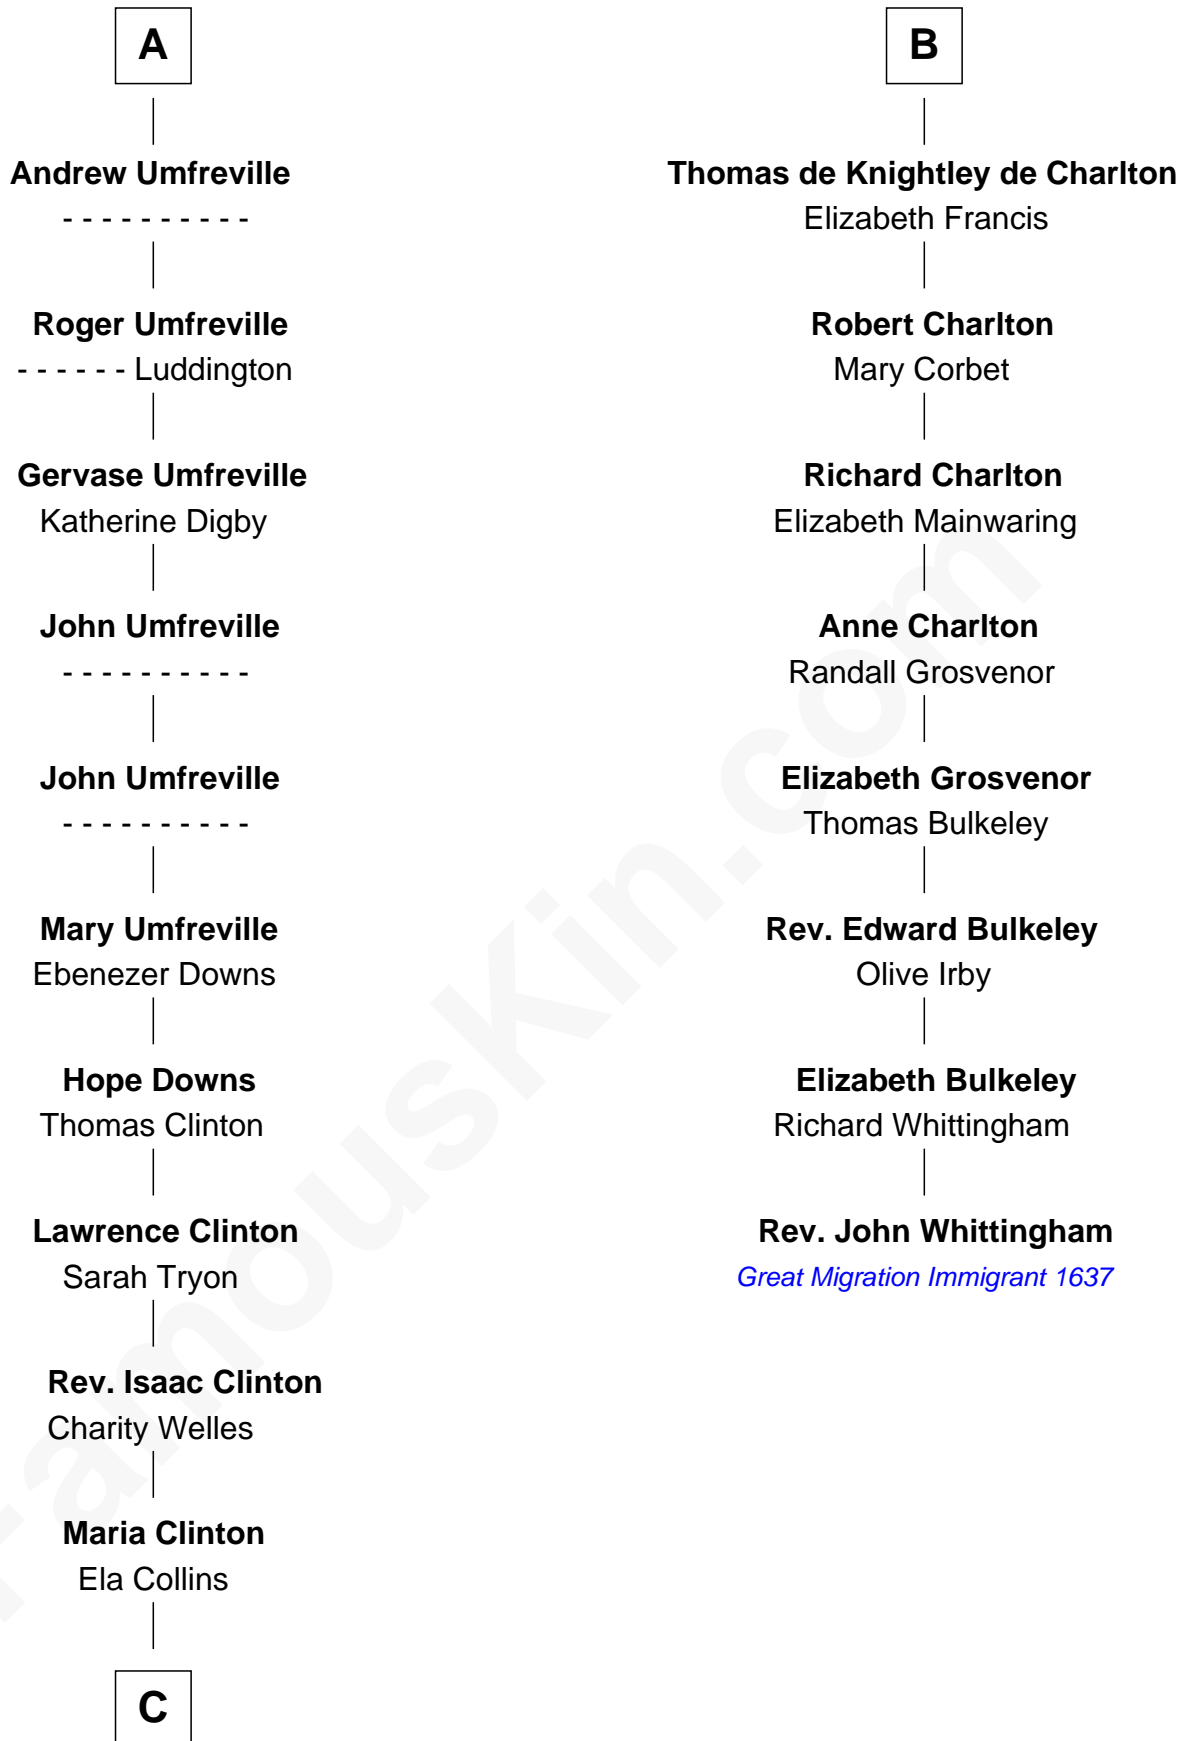

## Relationship Chart of

### Helen (Herron) Taft

First Lady of President William H. Taft

14th cousin 4 times removed of

**Rev. John Whittingham**

(c1616 - 1639) Great Migration Immigrant 1637

**C**

—  
**Harriet Anne Collins**  
John Williamson Herron

—  
**Helen (Herron) Taft**  
*First Lady of William H. Taft*

FamousKin.com