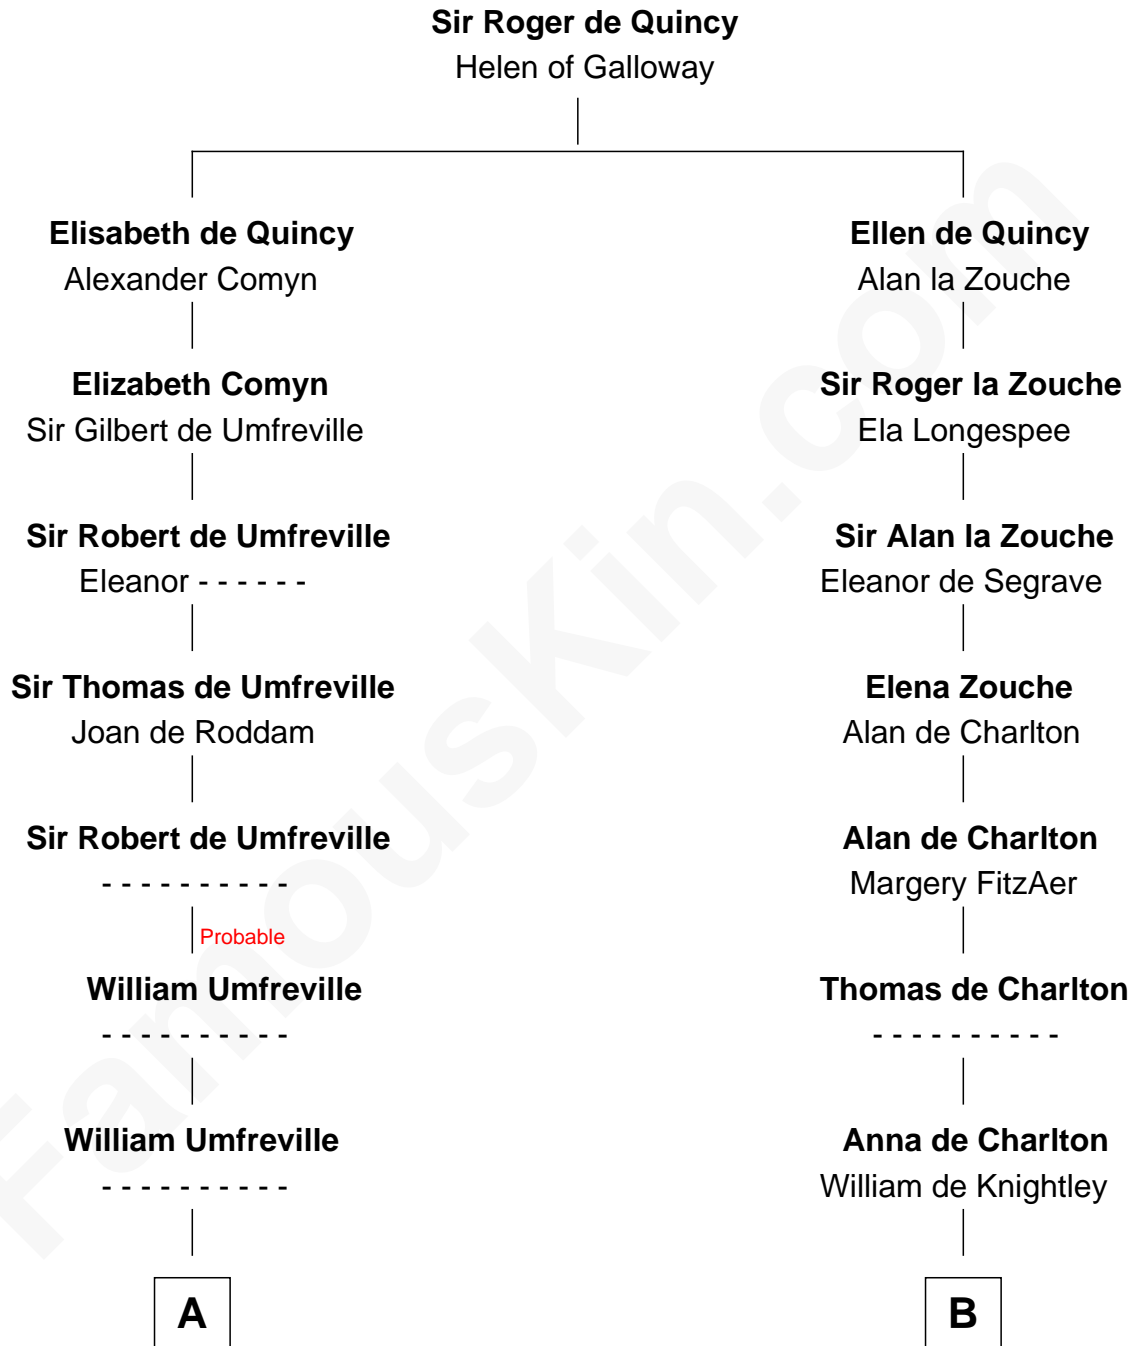

## Relationship Chart of

### Helen (Herron) Taft

First Lady of President William H. Taft

14th cousin 4 times removed of

**Rev. John Whittingham**

(c1616 - 1639) Great Migration Immigrant 1637

**C**

—  
**Harriet Anne Collins**  
John Williamson Herron

—  
**Helen (Herron) Taft**  
*First Lady of William H. Taft*

FamousKin.com