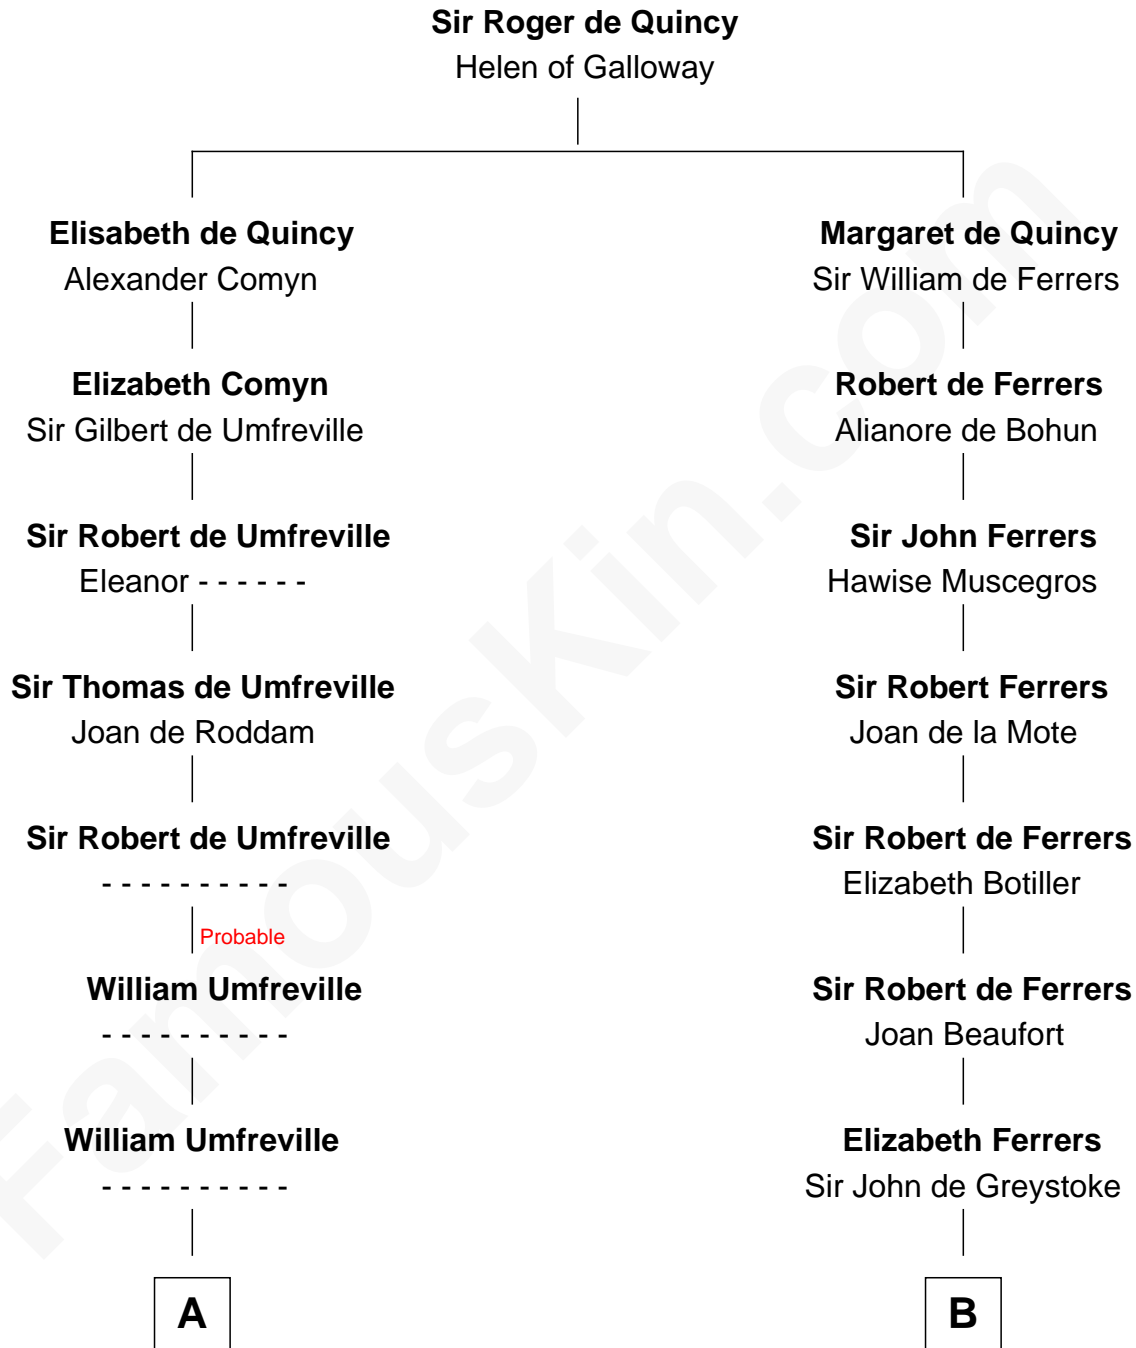

FamousKin.com

Relationship Chart of

Helen (Herron) Taft

First Lady of President William H. Taft

18th cousin of

Robert Treat Paine

Signer of the Declaration of Independence

C

Harriet Anne Collins
John Williamson Herron

Helen (Herron) Taft
First Lady of William H. Taft

D

Eunice Treat
Thomas Paine

Robert Treat Paine
Signer of Declaration of Independence

FamousKin.com