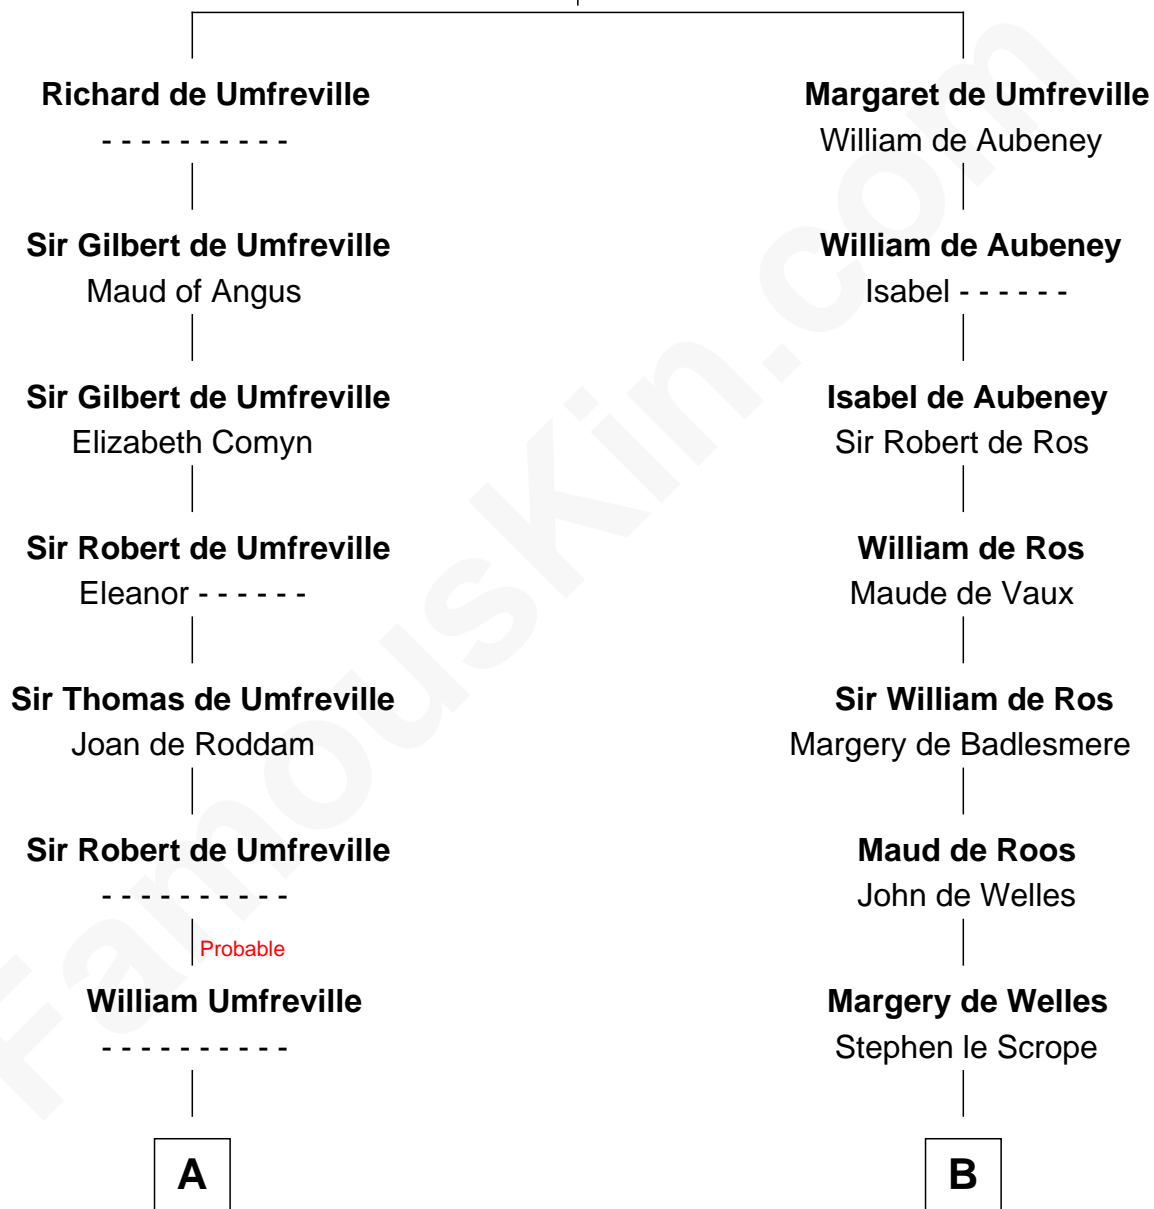

FamousKin.com

Relationship Chart of

Helen (Herron) Taft

First Lady of President William H. Taft

18th cousin 1 time removed of

Robert Treat Paine

Signer of the Declaration of Independence

Sir Odinel de Umfreville

Alice de Lucy

C

Maria Clinton

Ela Collins

Harriet Anne Collins

John Williamson Herron

Helen (Herron) Taft

First Lady of William H. Taft