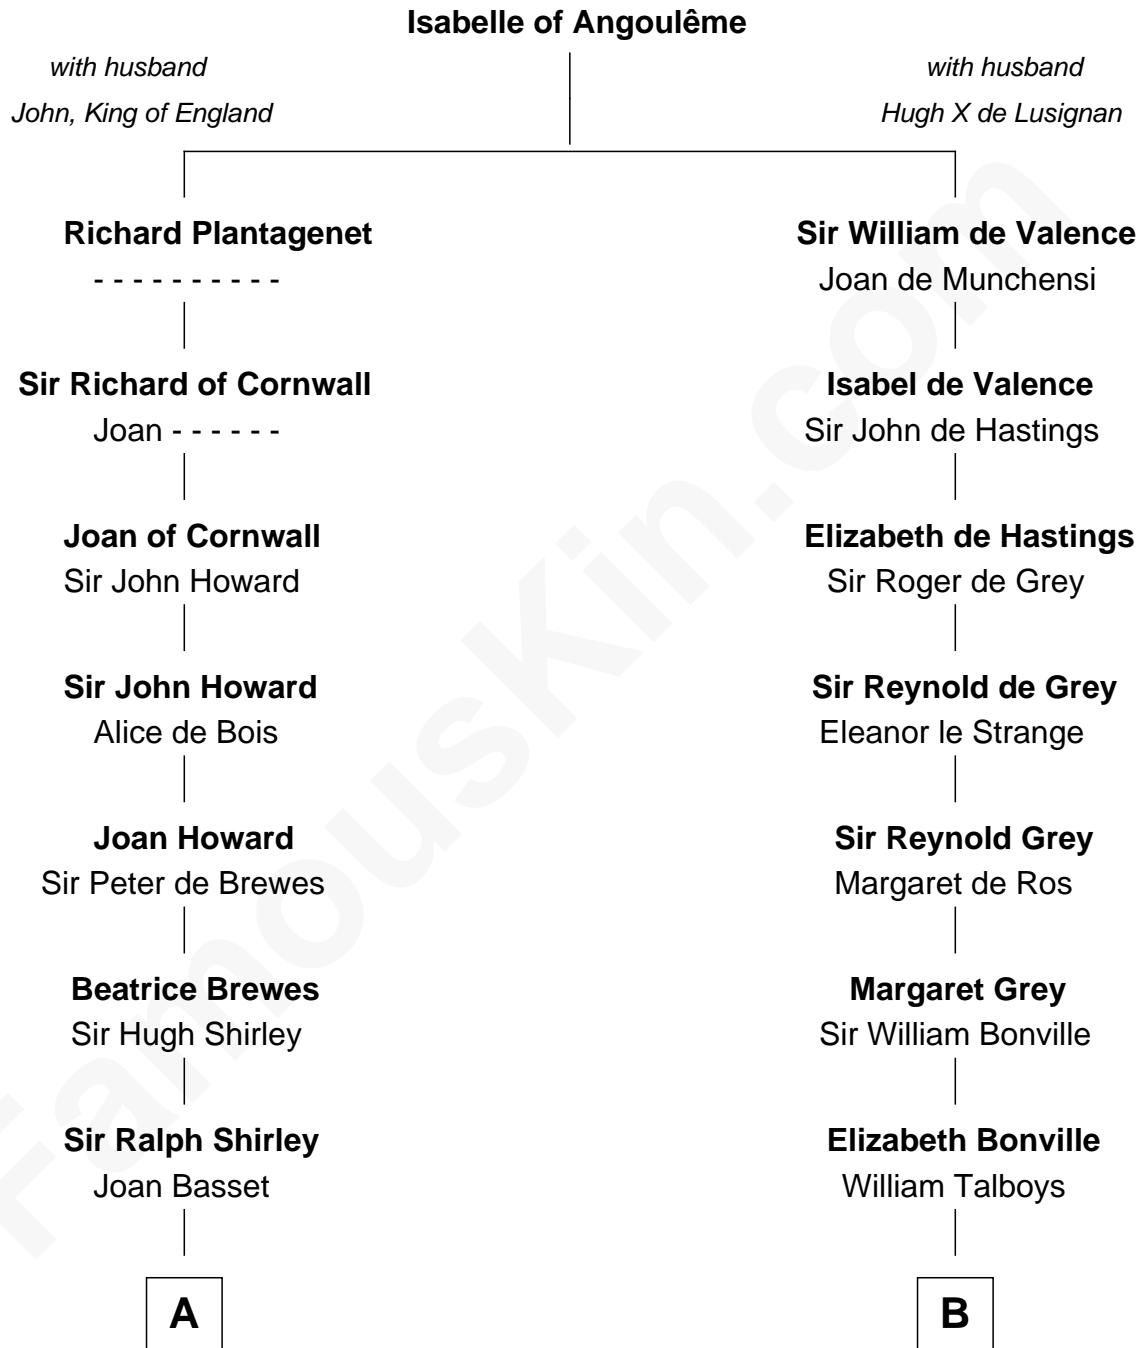

Thomas Nelson

Signer of the Declaration of Independence