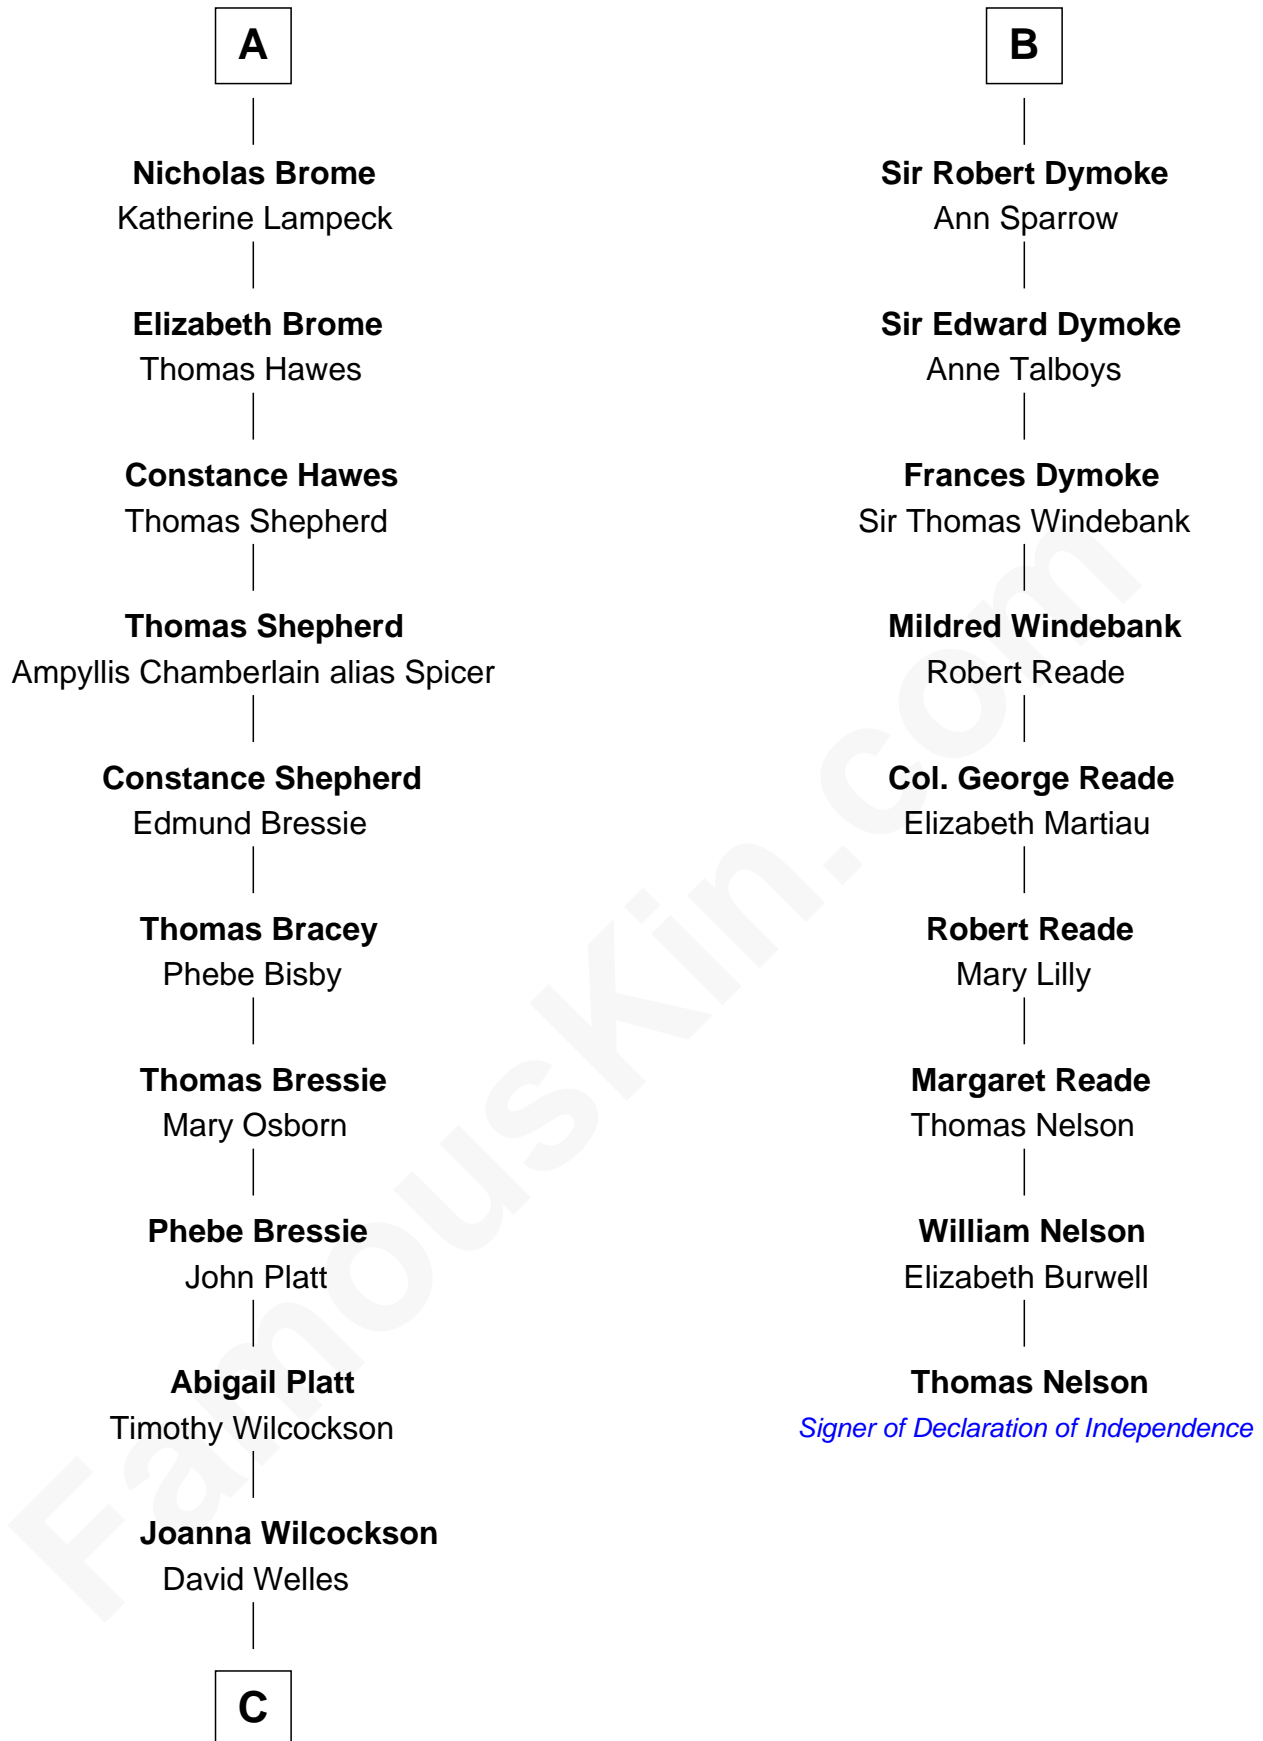

FamousKin.com

Relationship Chart of

Helen (Herron) Taft

First Lady of President William H. Taft

15th cousin 5 times removed of

Thomas Nelson

Signer of the Declaration of Independence

C