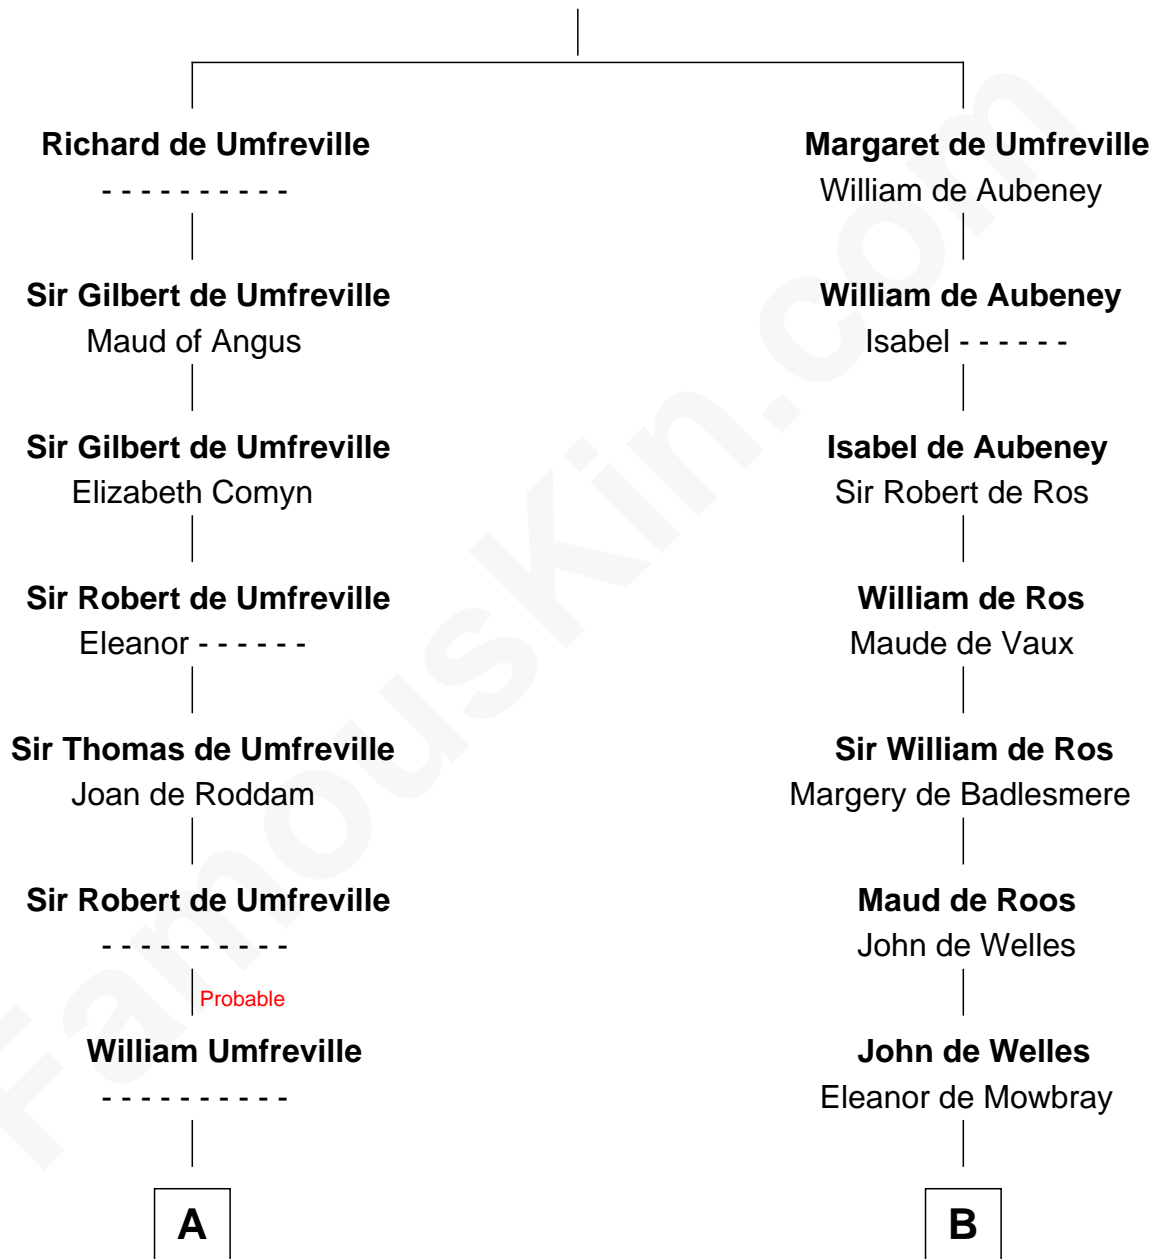

## Relationship Chart of

### Helen (Herron) Taft

First Lady of President William H. Taft

18th cousin 1 time removed of

### Thomas Nelson

Signer of the Declaration of Independence

**Sir Odinel de Umfreville**

Alice de Lucy

**C**

**Maria Clinton**

Ela Collins

**Harriet Anne Collins**