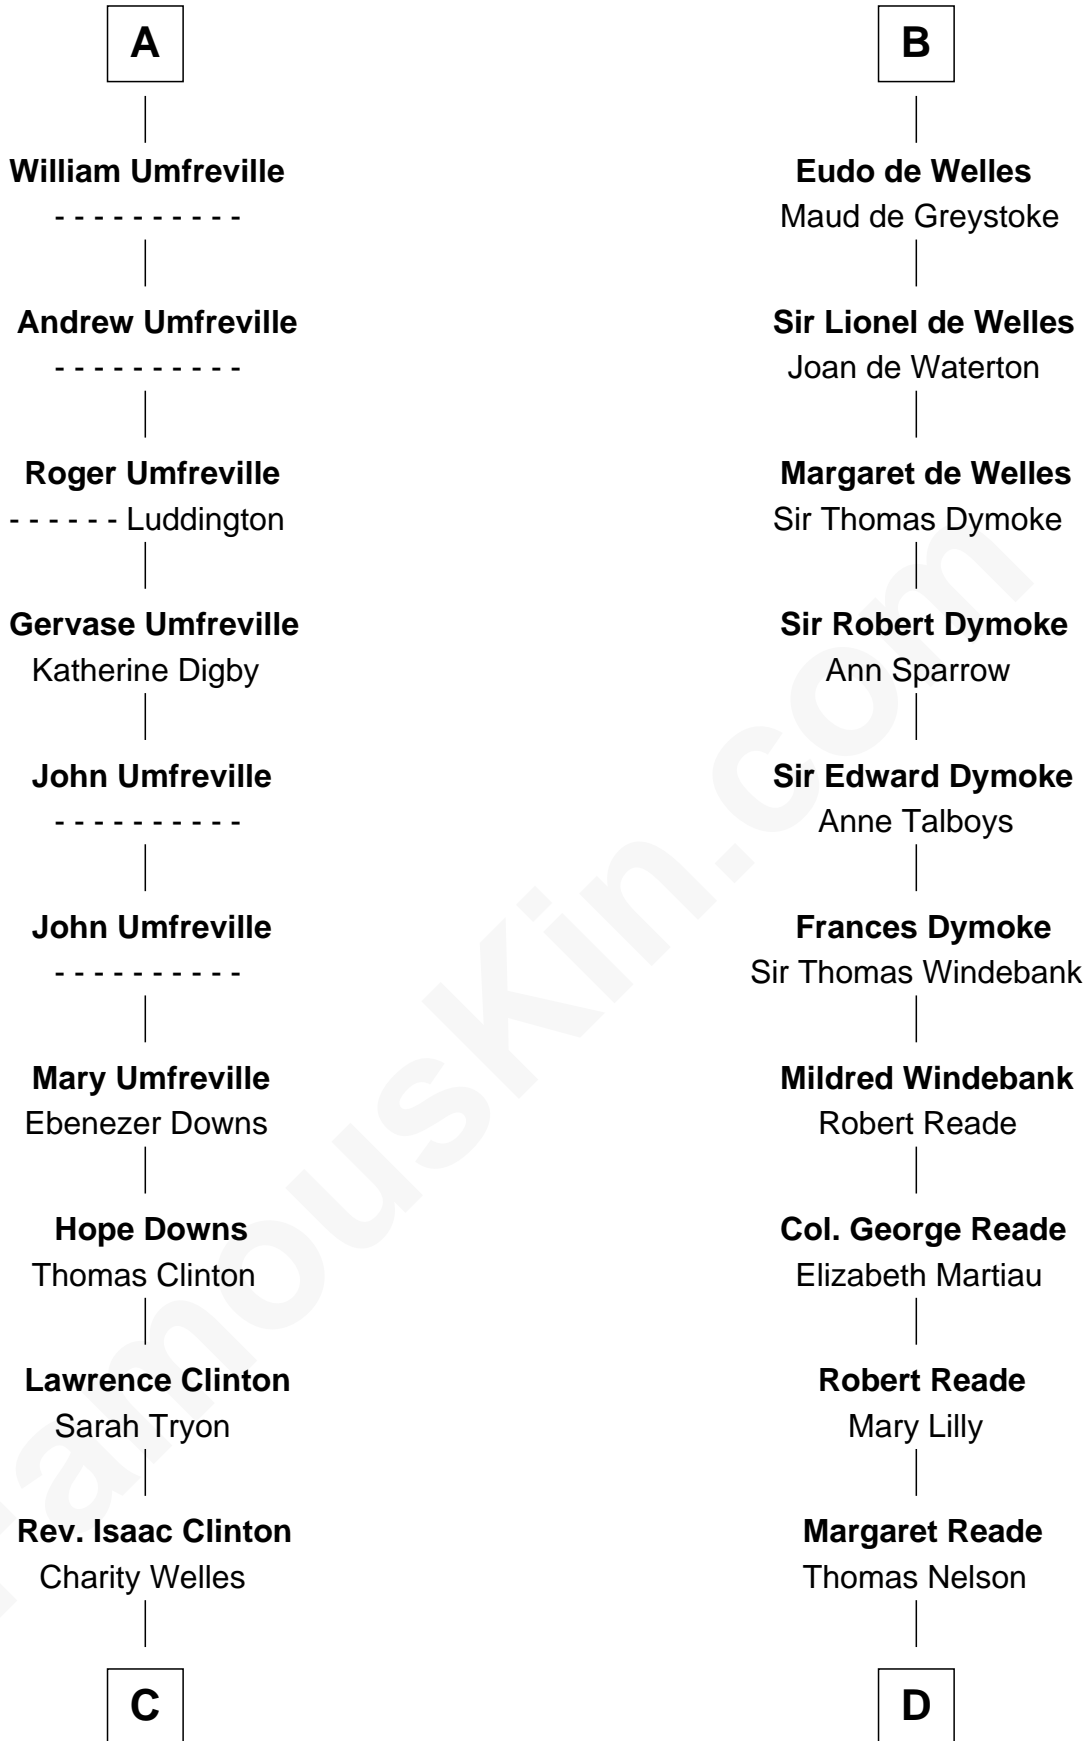

## Relationship Chart of

### Helen (Herron) Taft

First Lady of President William H. Taft

18th cousin 1 time removed of

### Thomas Nelson

Signer of the Declaration of Independence

**Sir Odinel de Umfreville**

Alice de Lucy

**C**

**Maria Clinton**

Ela Collins

**Harriet Anne Collins**

John Williamson Herron

**Helen (Herron) Taft**

*First Lady of William H. Taft*

**D**

**William Nelson**

Elizabeth Burwell

**Thomas Nelson**

*Signer of Declaration of Independence*