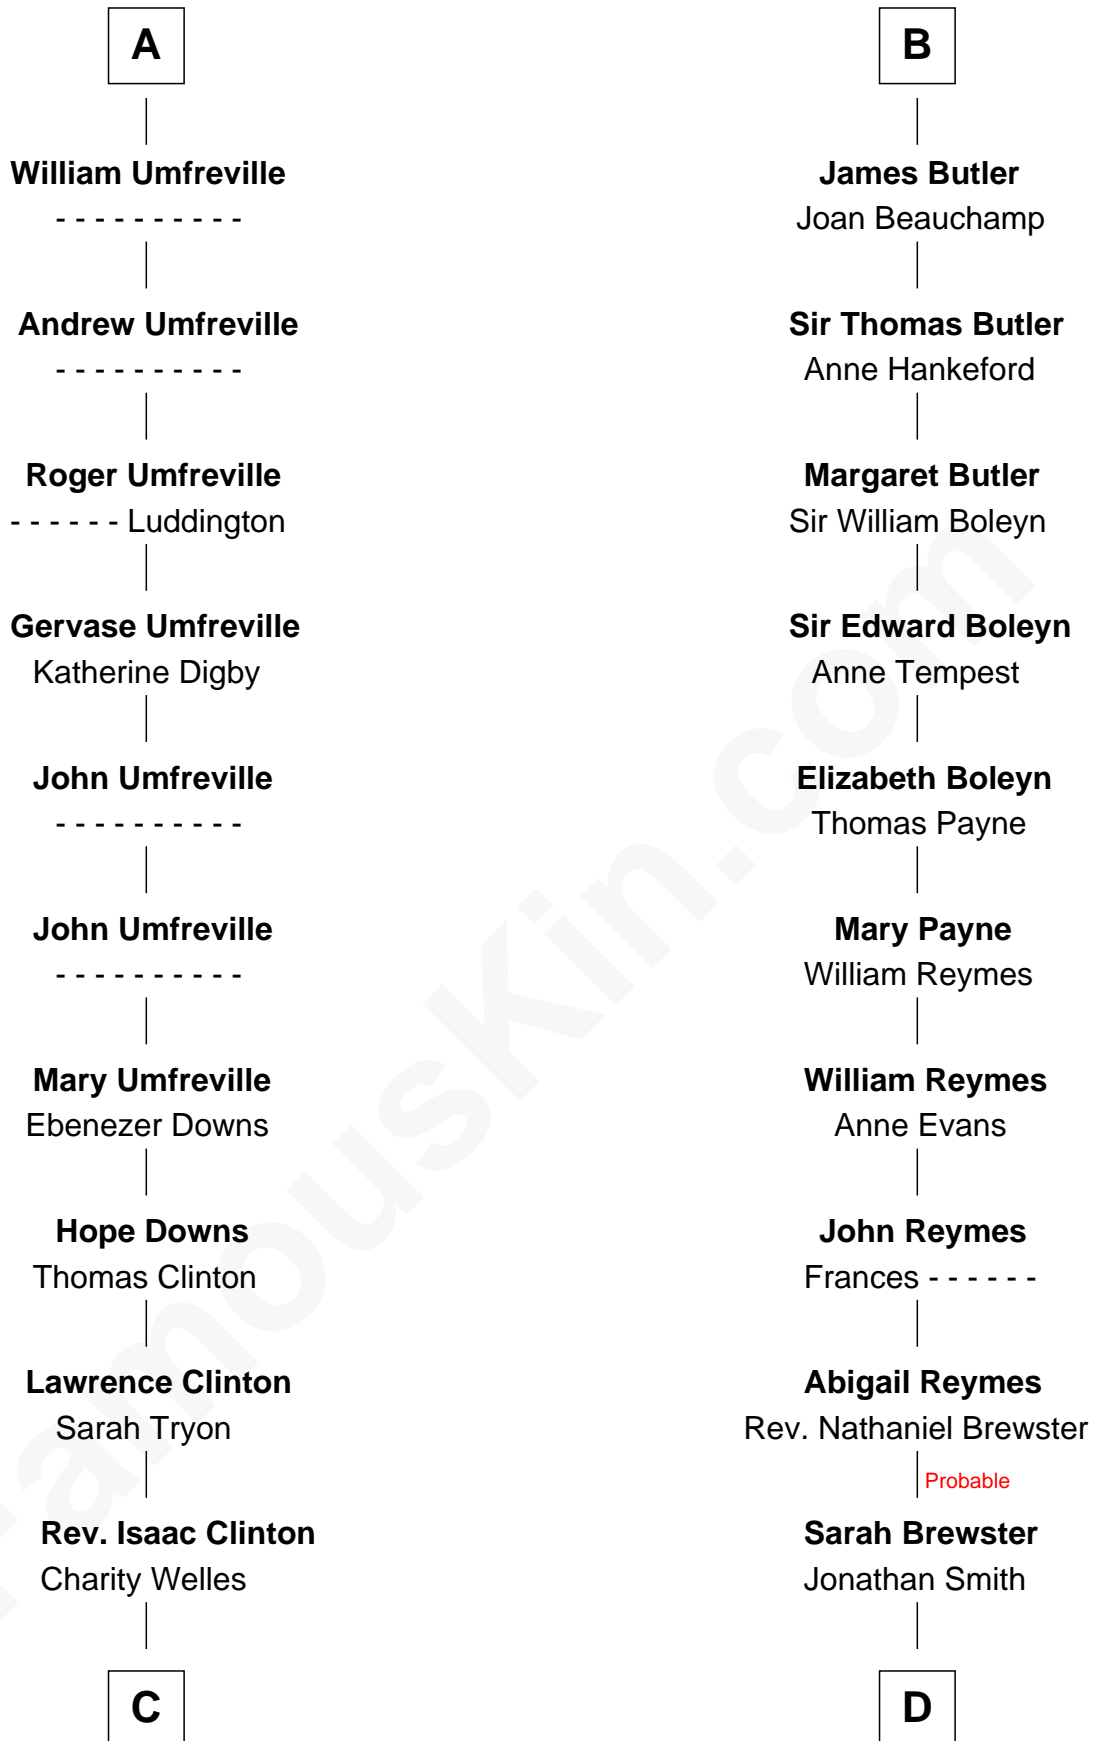

FamousKin.com

Relationship Chart of Helen (Herron) Taft

First Lady of President William H. Taft

19th cousin of

William Floyd

Signer of the Declaration of Independence

Sir Odinel de Umfreville

Alice de Lucy

C

Maria Clinton

Ela Collins

Harriet Anne Collins

John Williamson Herron

Helen (Herron) Taft

First Lady of William H. Taft

D

Jonathan Smith

Elizabeth Platt

Tabitha Smith

Nicholl Floyd

William Floyd

Signer of Declaration of Independence

FamousKin.com