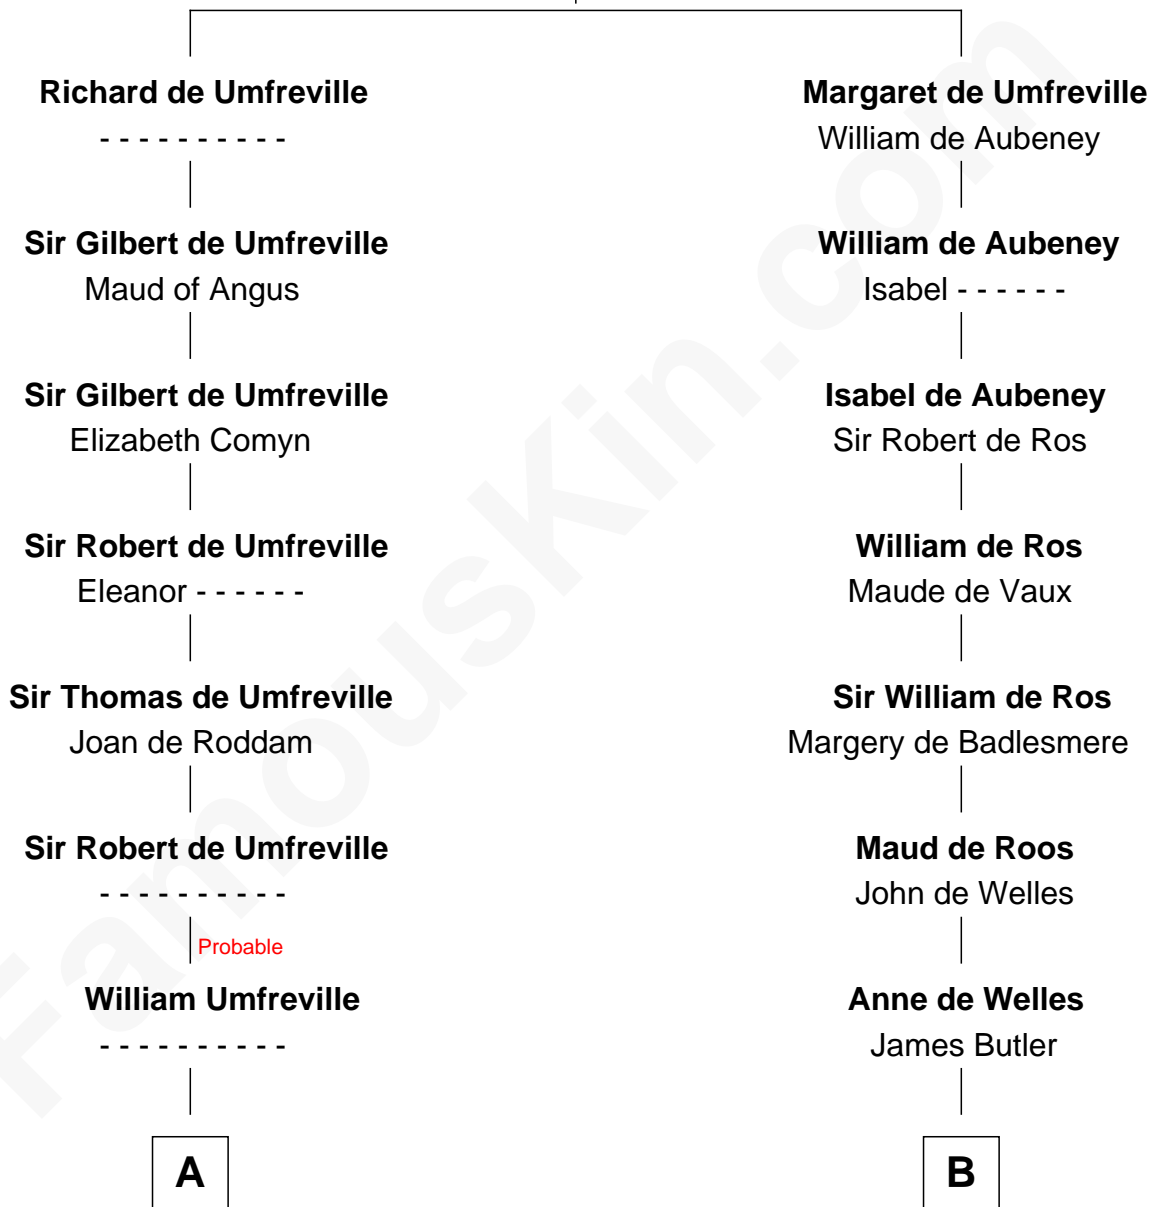

FamousKin.com

Relationship Chart of Helen (Herron) Taft

First Lady of President William H. Taft

19th cousin of

William Floyd

Signer of the Declaration of Independence

Sir Odinel de Umfreville

Alice de Lucy

C

Maria Clinton

Ela Collins

Harriet Anne Collins

John Williamson Herron

Helen (Herron) Taft

First Lady of William H. Taft

D