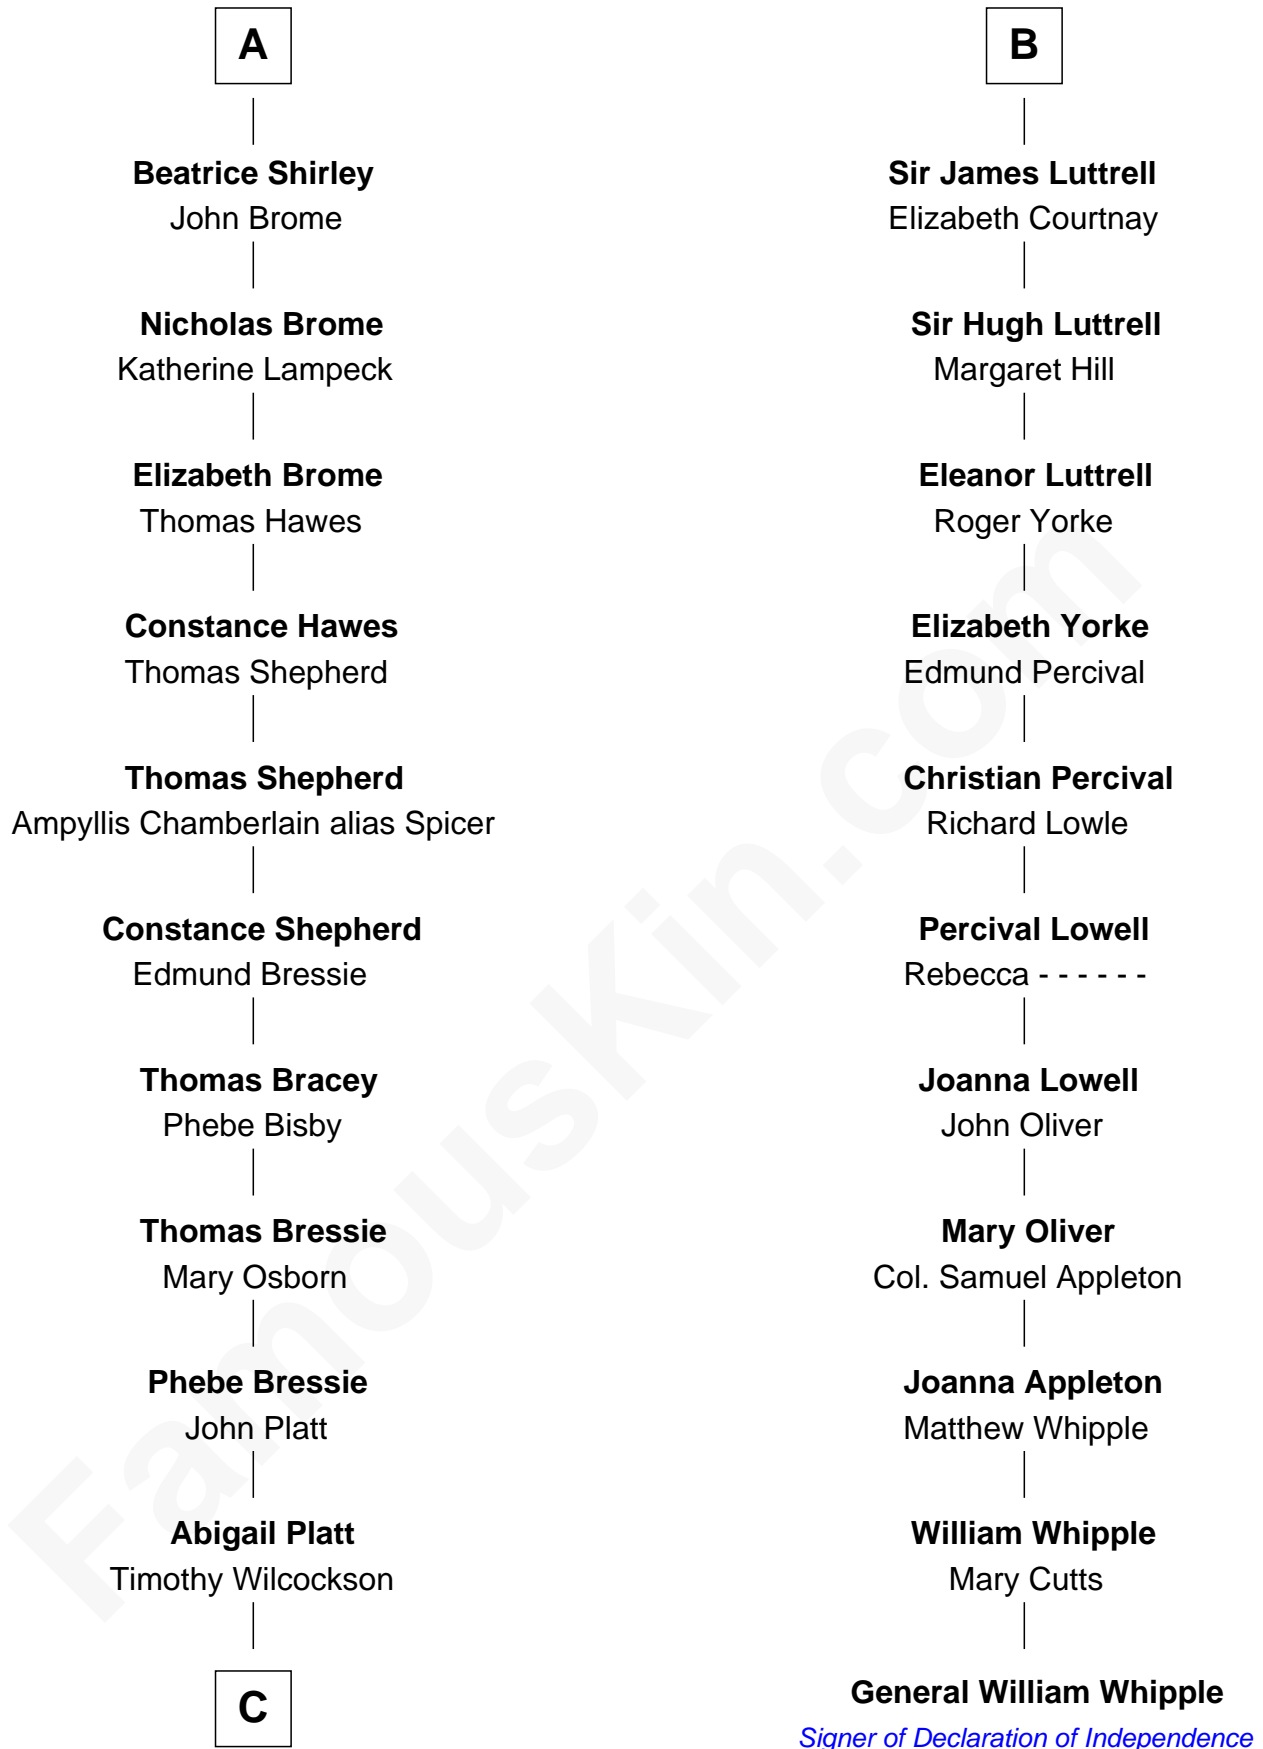

FamousKin.com

Relationship Chart of

Helen (Herron) Taft

First Lady of President William H. Taft

17th cousin 4 times removed of

General William Whipple

Signer of the Declaration of Independence

C