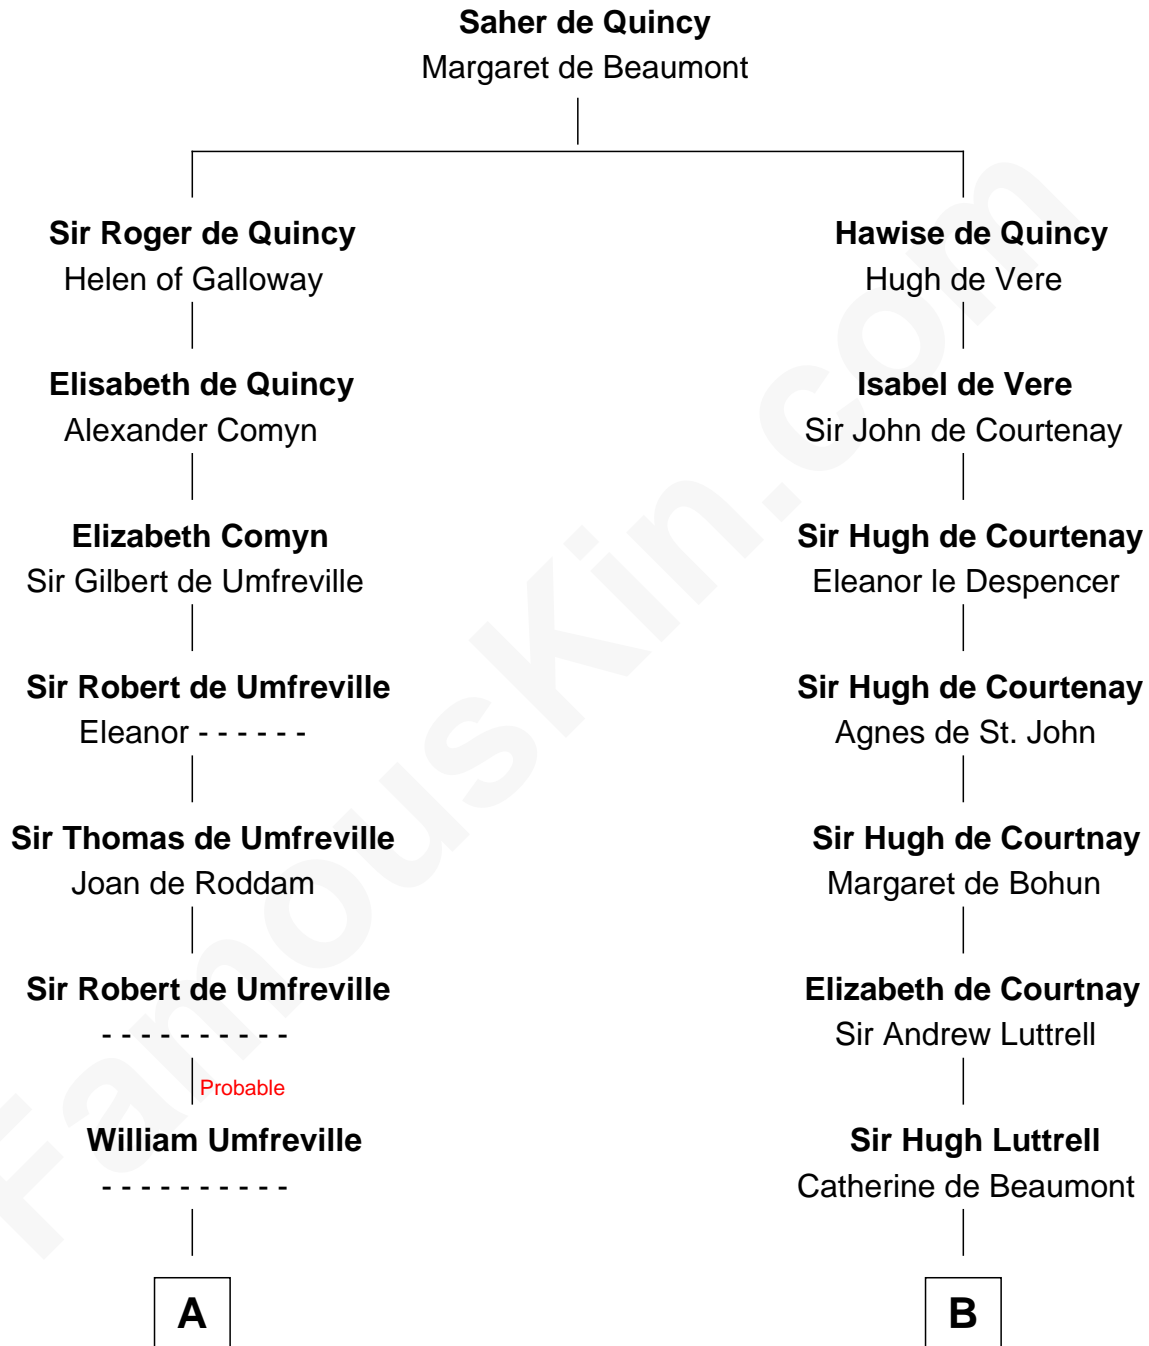

FamousKin.com

Relationship Chart of

Helen (Herron) Taft

First Lady of President William H. Taft

18th cousin 1 time removed of

General William Whipple

Signer of the Declaration of Independence

C

Maria Clinton

Ela Collins

Harriet Anne Collins

John Williamson Herron

Helen (Herron) Taft

First Lady of William H. Taft

D

William Whipple

Mary Cutts

General William Whipple

Signer of Declaration of Independence

FamousKin.com