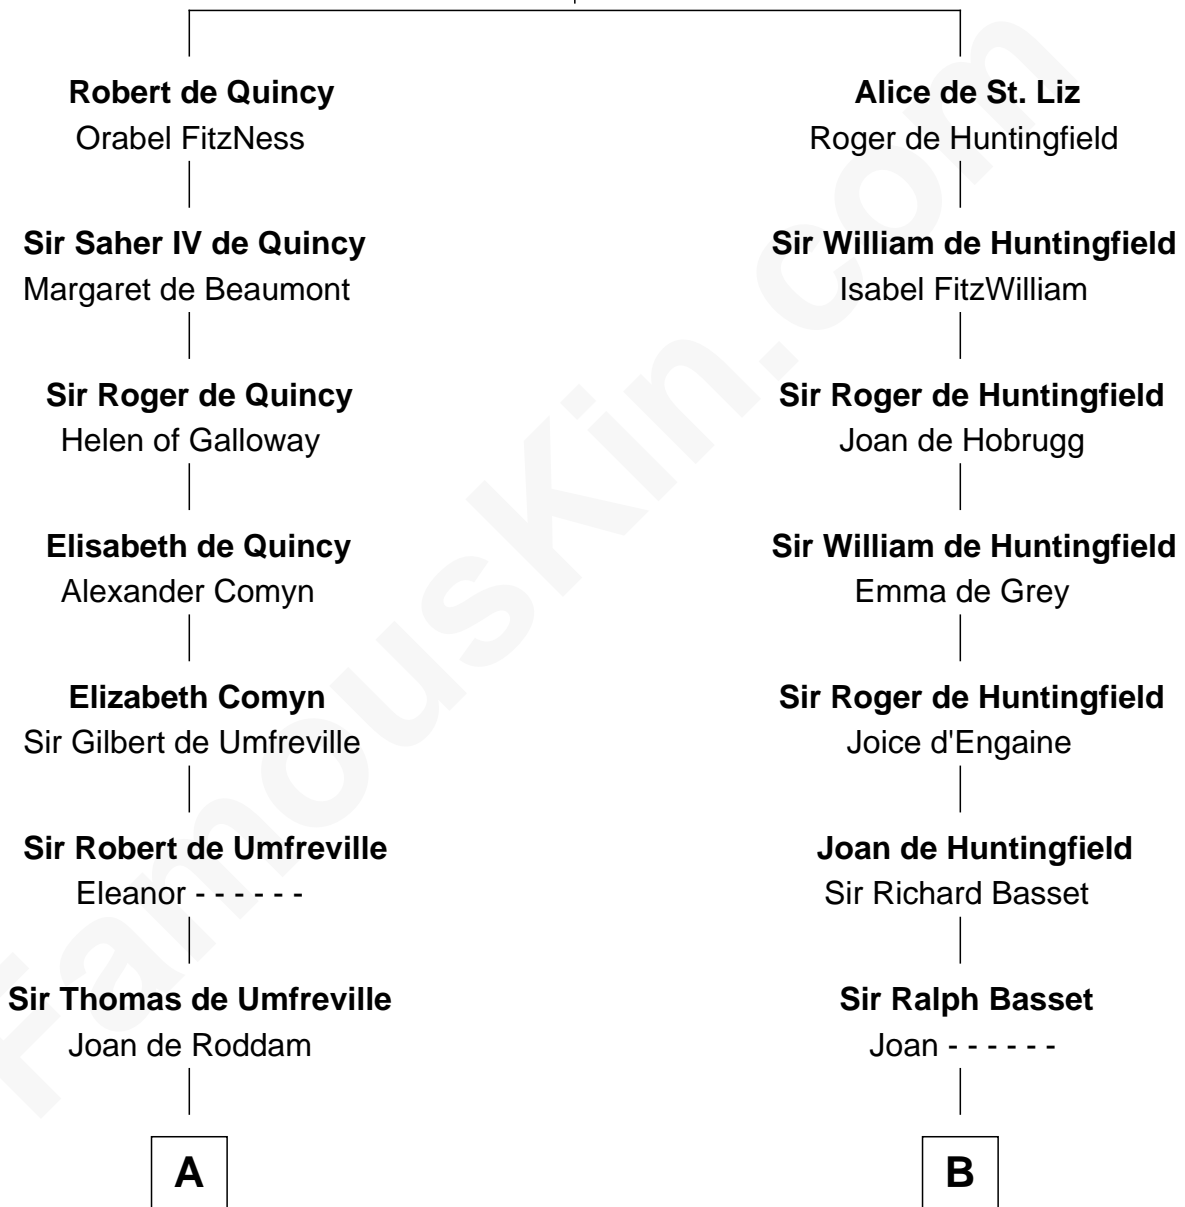

## Relationship Chart of

### Helen (Herron) Taft

First Lady of President William H. Taft

21st cousin of

### Robert Townsend

Member of the Culper Spy Ring during the American Revolution

**Saher I de Quincy**

Maud de St. Liz

**C**

**Lawrence Clinton**

Sarah Tryon

**Rev. Isaac Clinton**