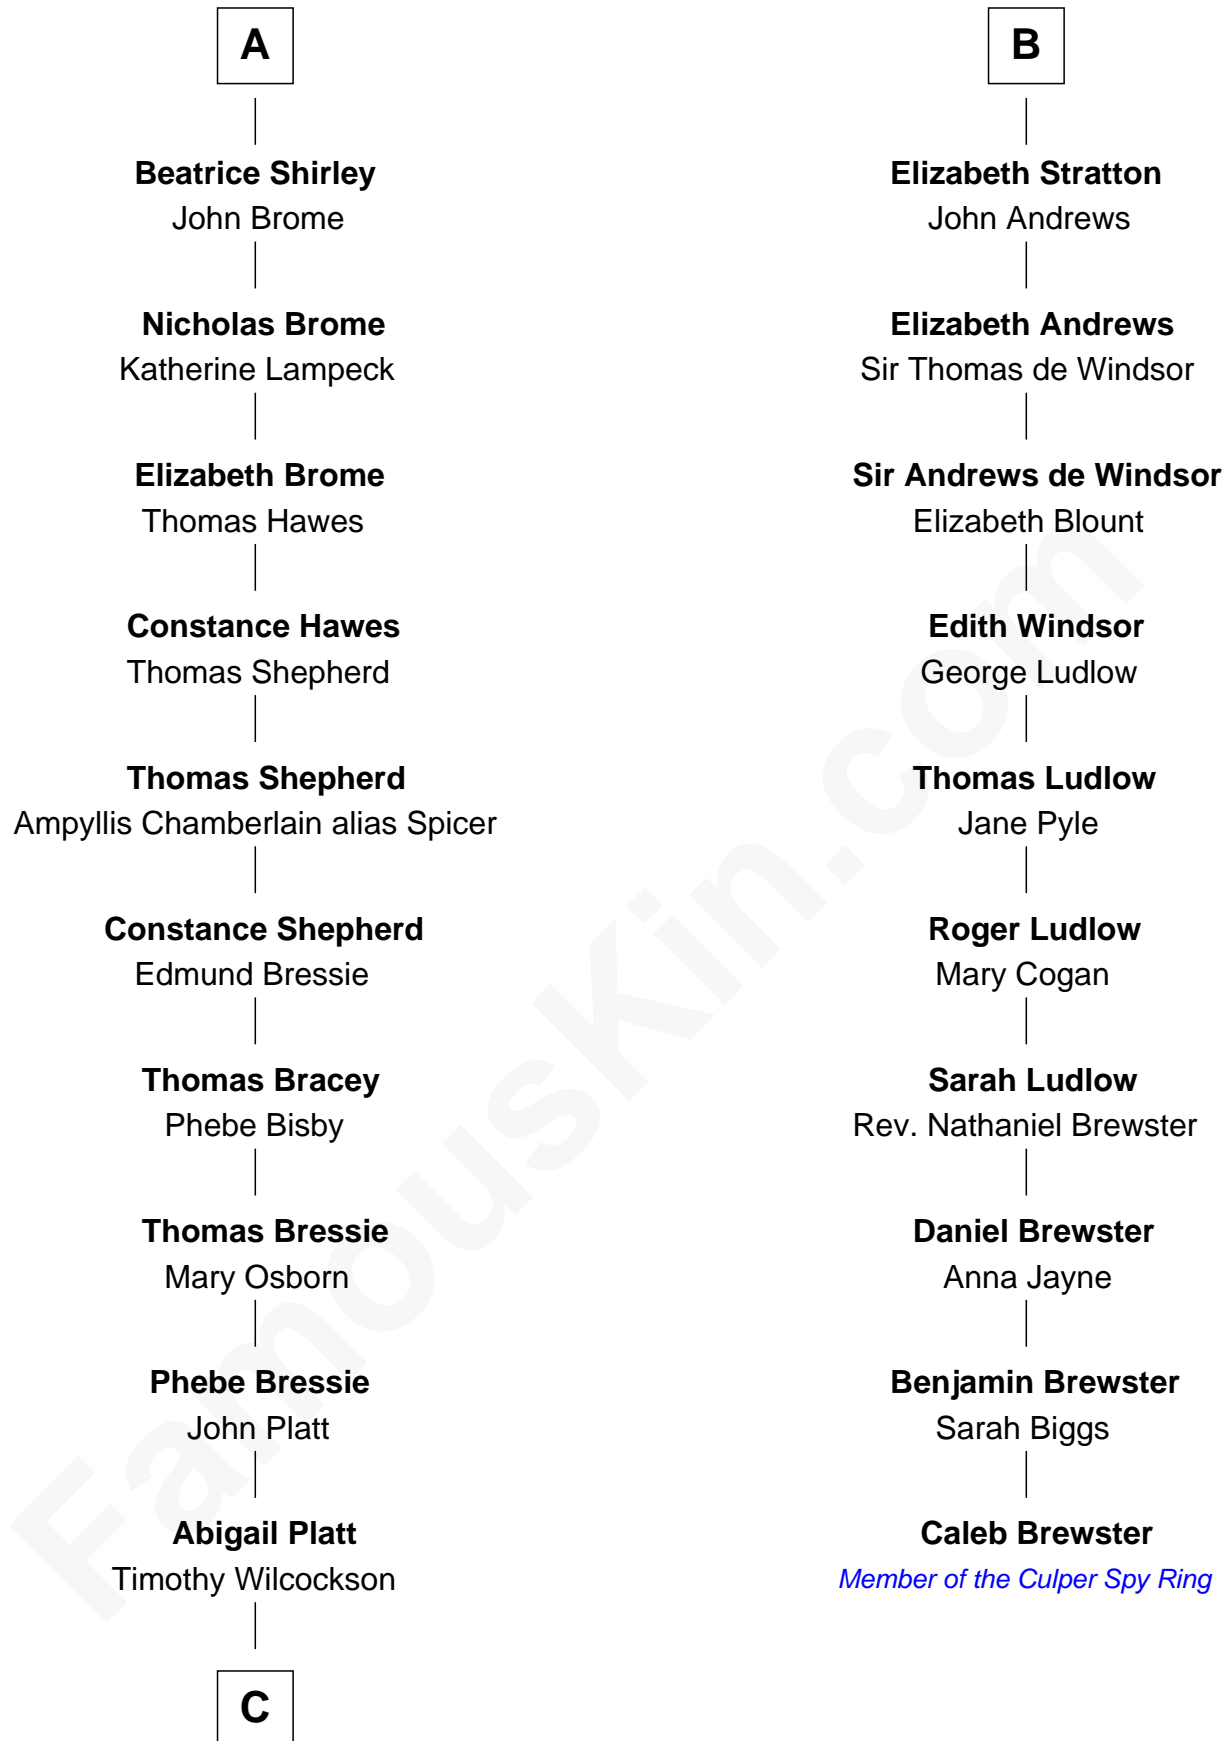

FamousKin.com

Relationship Chart of

Helen (Herron) Taft

First Lady of President William H. Taft

16th cousin 5 times removed of

Caleb Brewster

Member of the Culper Spy Ring during the American Revolution

C

—
Joanna Wilcockson

David Welles

—
Charity Welles

Rev. Isaac Clinton

—
Maria Clinton

Ela Collins

—
Harriet Anne Collins

John Williamson Herron

—
Helen (Herron) Taft

First Lady of William H. Taft

FamousKin.com