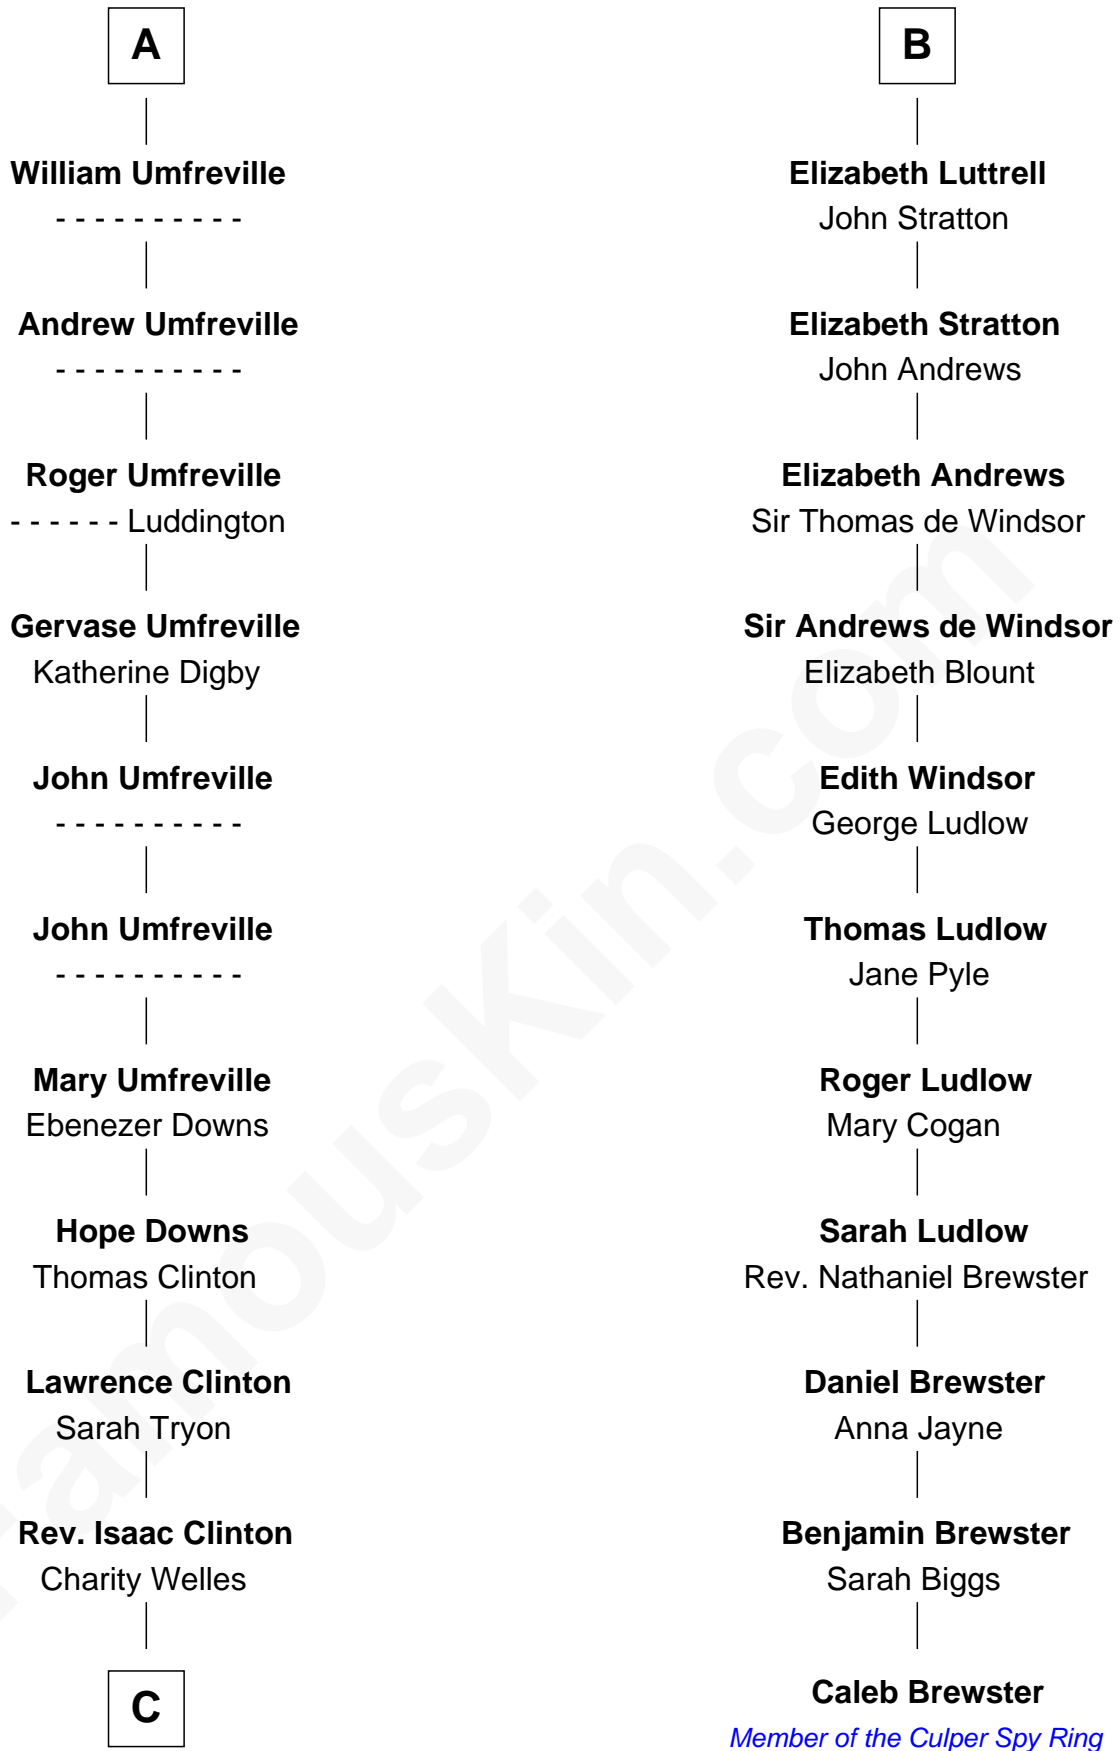

## Relationship Chart of

### Helen (Herron) Taft

First Lady of President William H. Taft

17th cousin 2 times removed of

**Caleb Brewster**

Member of the Culper Spy Ring during the American Revolution

**C**

—  
**Maria Clinton**

Ela Collins

—  
**Harriet Anne Collins**

John Williamson Herron

—  
**Helen (Herron) Taft**

*First Lady of William H. Taft*

FamousKin.com