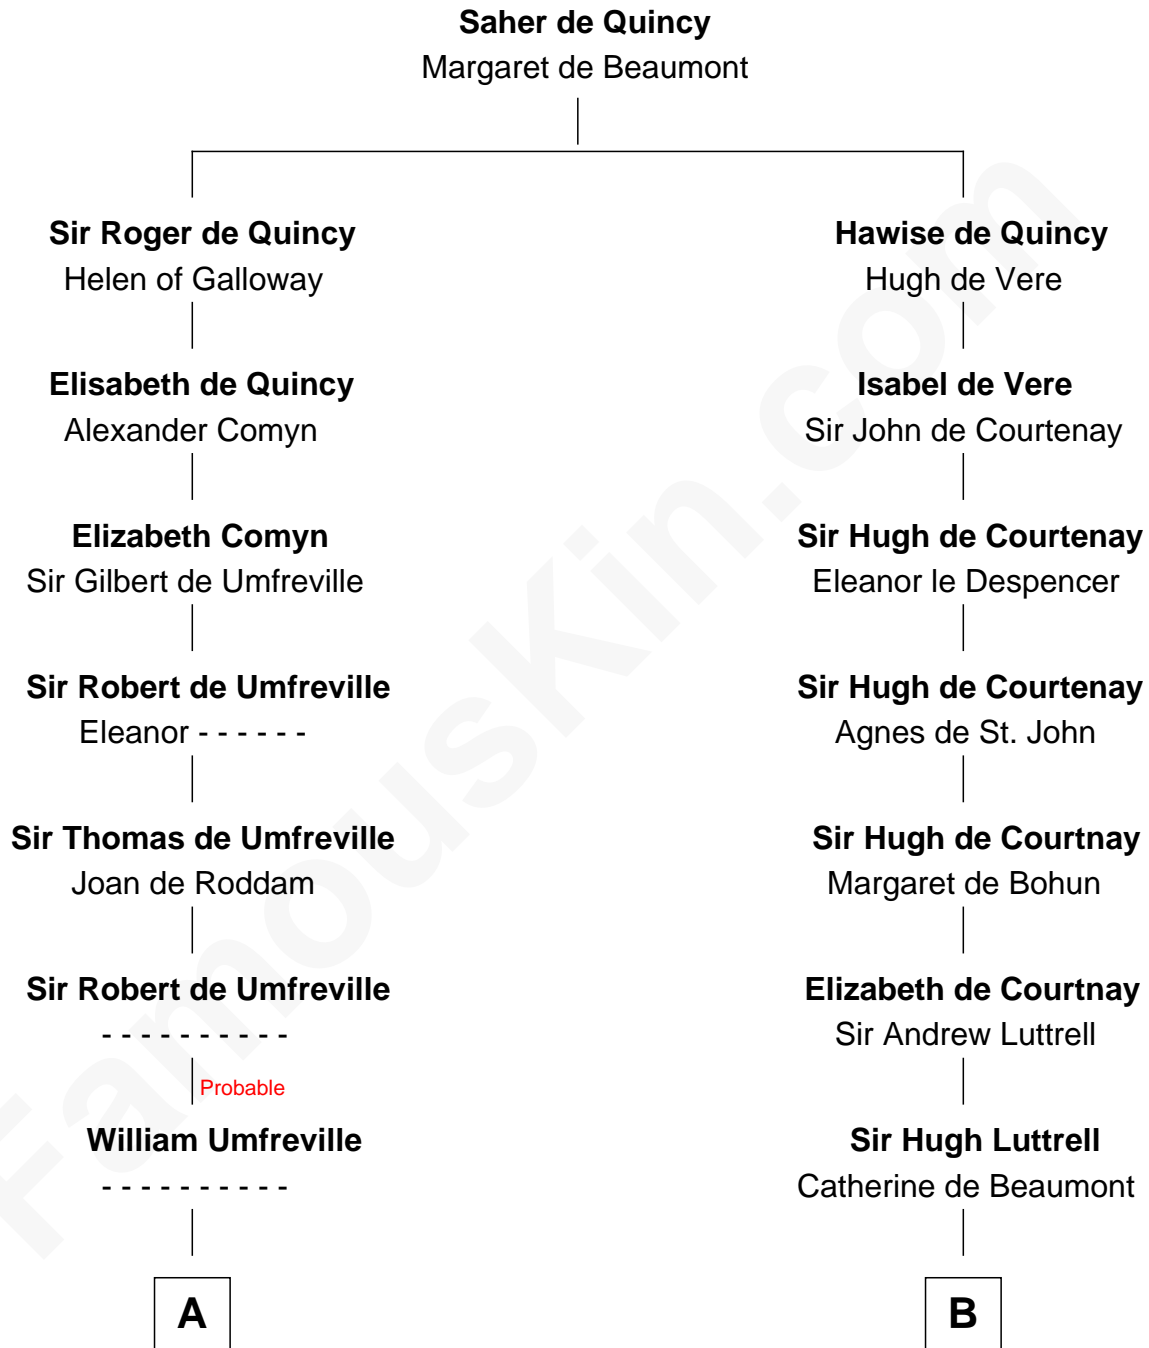

## Relationship Chart of

### Helen (Herron) Taft

First Lady of President William H. Taft

17th cousin 2 times removed of

**Caleb Brewster**

Member of the Culper Spy Ring during the American Revolution

**C**

—  
**Maria Clinton**

Ela Collins

—  
**Harriet Anne Collins**

John Williamson Herron

—  
**Helen (Herron) Taft**

*First Lady of William H. Taft*

FamousKin.com