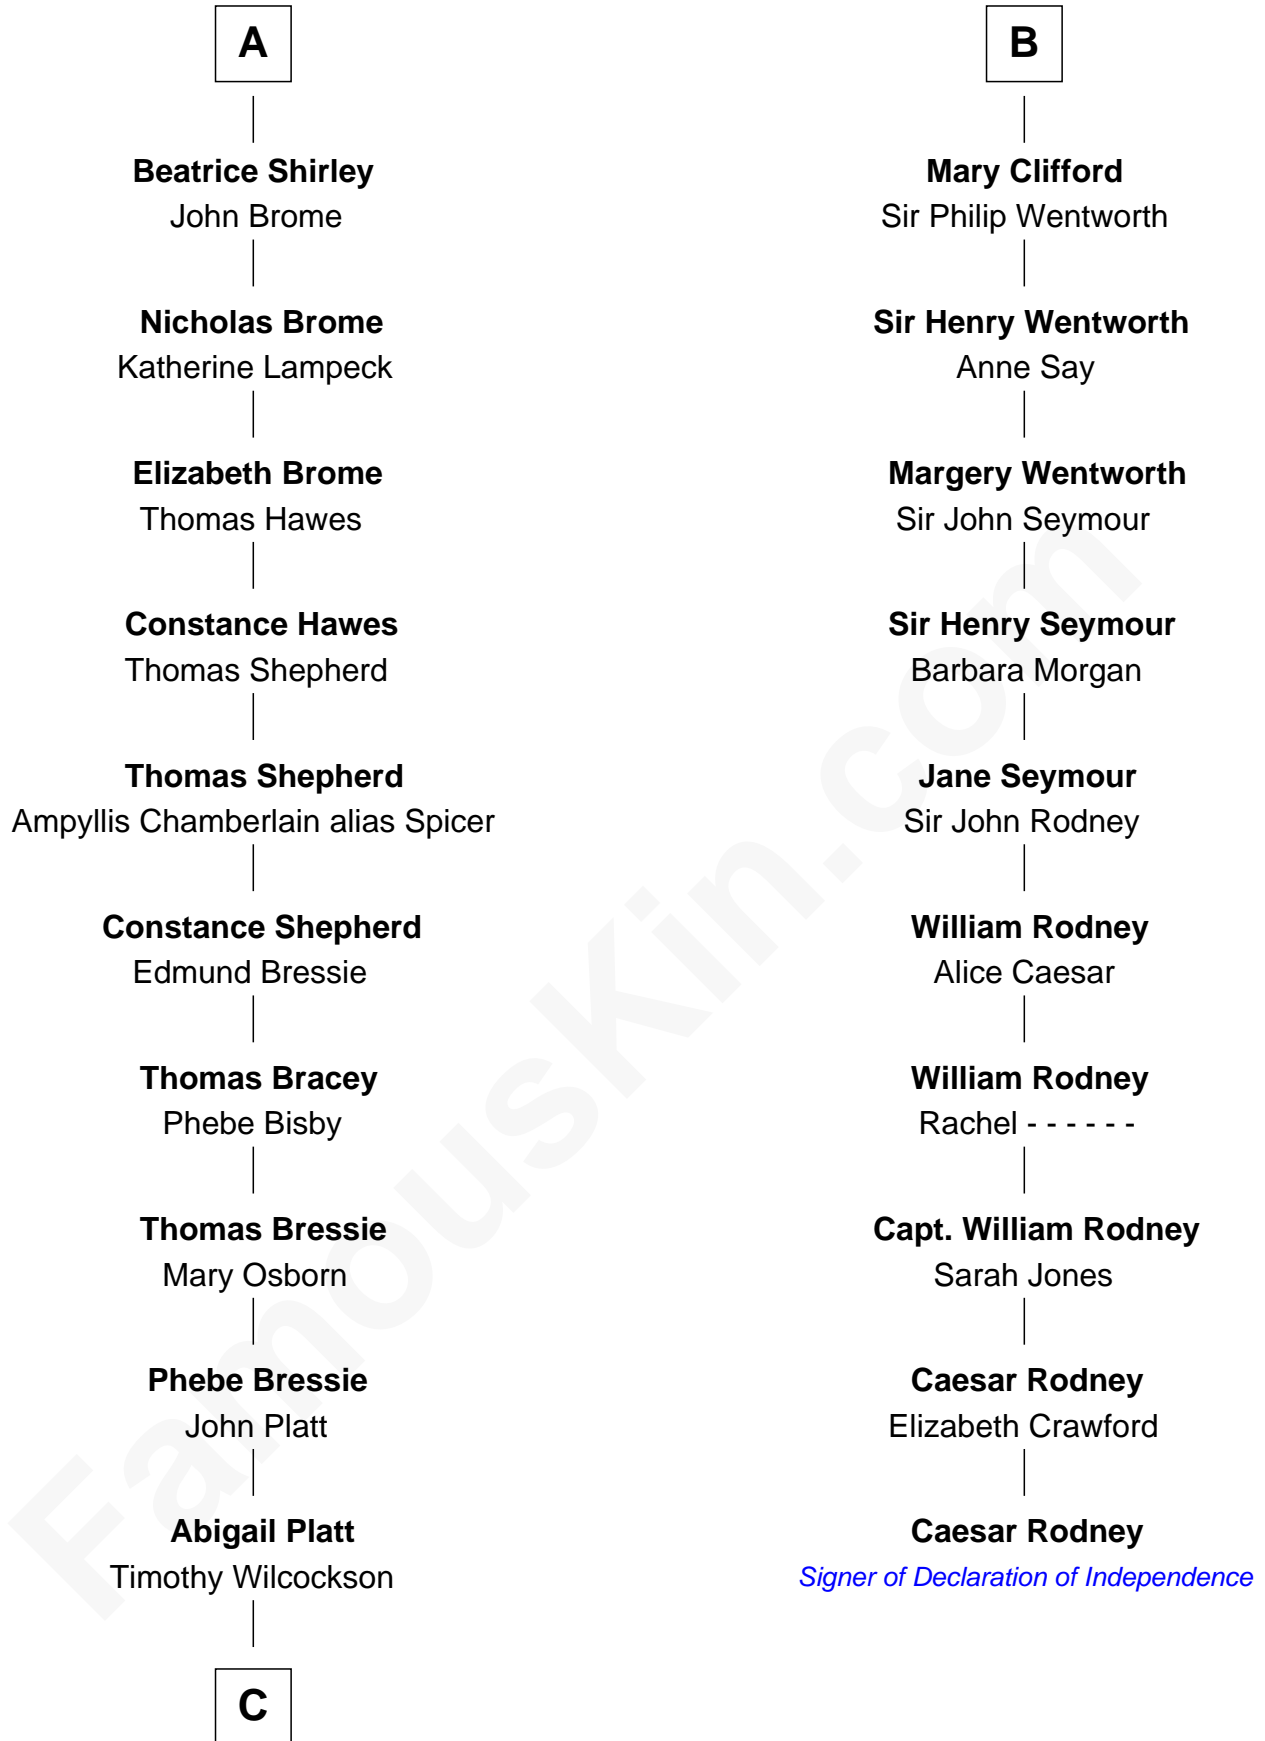

## Relationship Chart of

### Helen (Herron) Taft

*First Lady of President William H. Taft*

16th cousin 5 times removed of

**Caesar Rodney**

*Signer of the Declaration of Independence*

**C**

—  
**Joanna Wilcockson**

David Welles