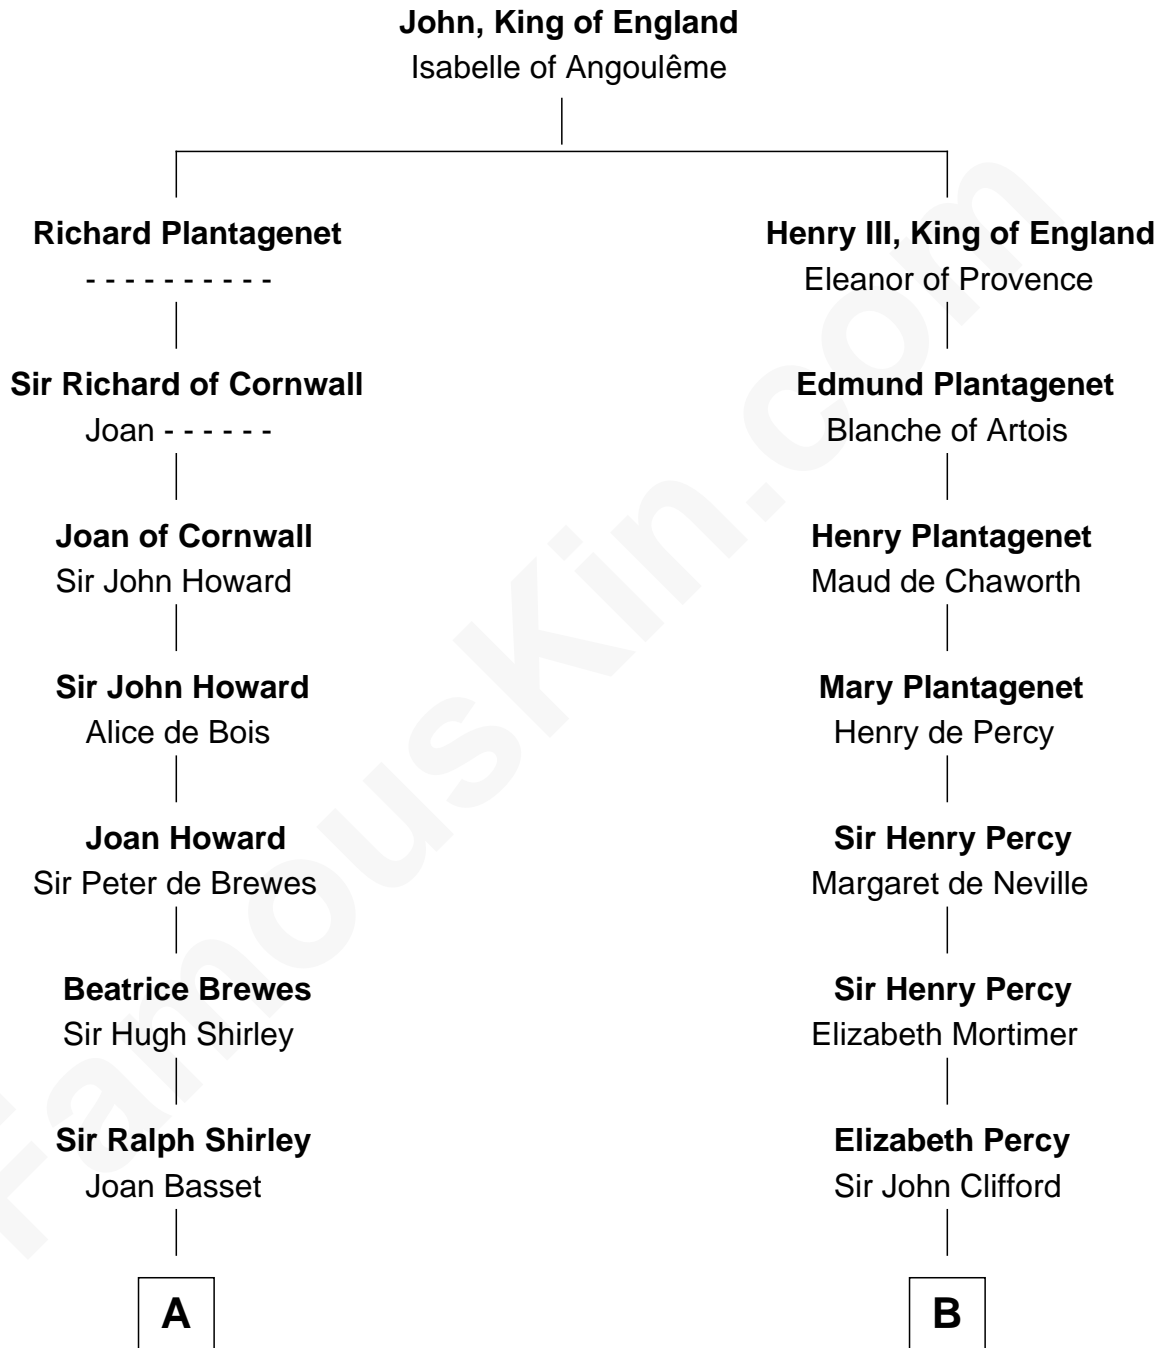

## Relationship Chart of

### Helen (Herron) Taft

*First Lady of President William H. Taft*

16th cousin 5 times removed of

**Caesar Rodney**

*Signer of the Declaration of Independence*

**C**

—  
**Joanna Wilcockson**

David Welles