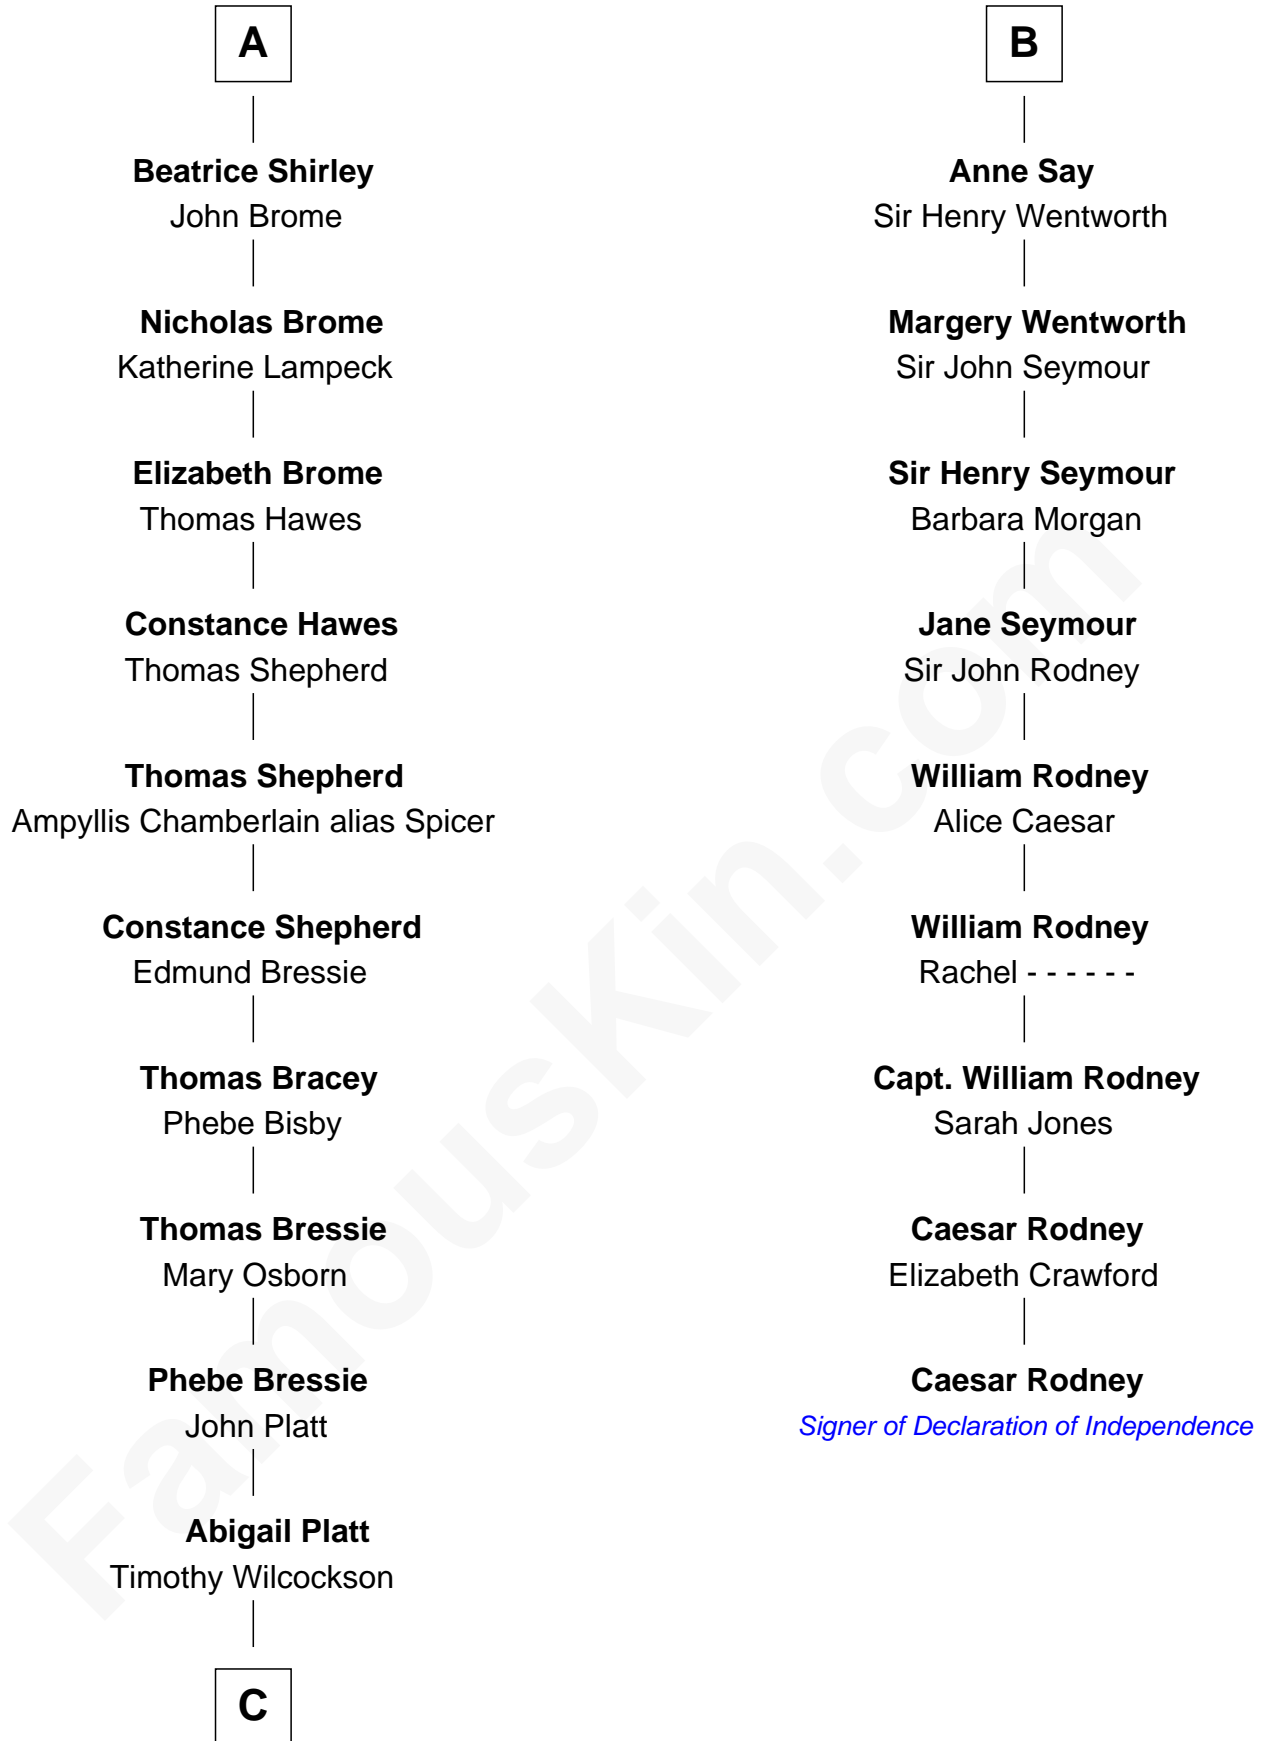

FamousKin.com

Relationship Chart of

Helen (Herron) Taft

First Lady of President William H. Taft

15th cousin 6 times removed of

Caesar Rodney

Signer of the Declaration of Independence

C