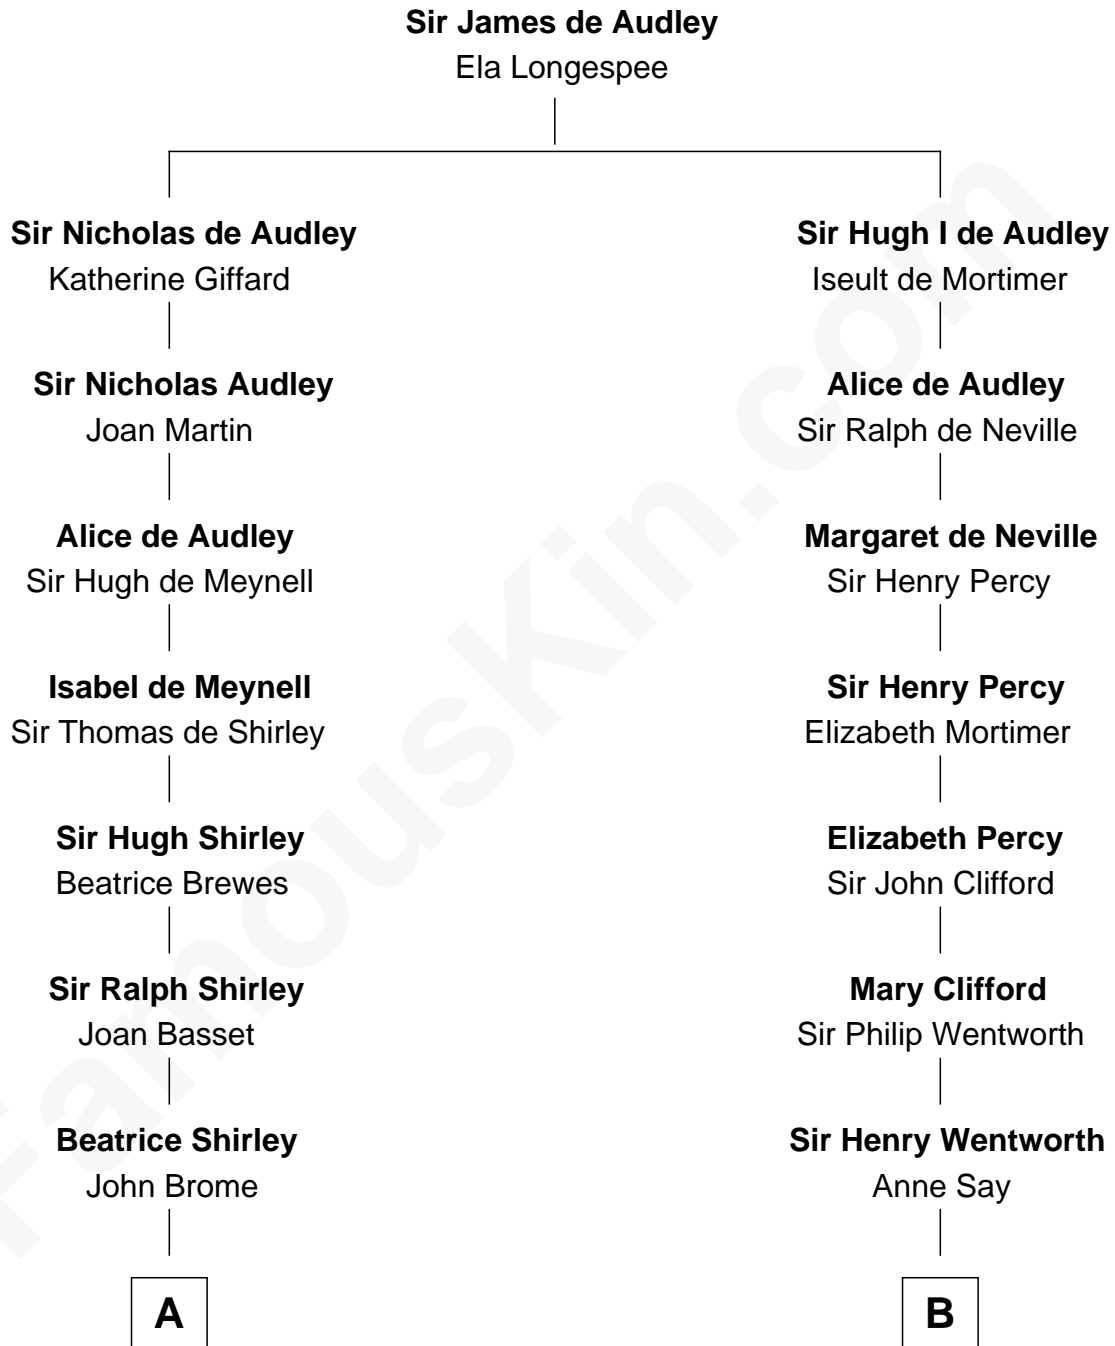

# FamousKin.com

## Relationship Chart of Helen (Herron) Taft

*First Lady of President William H. Taft*

14th cousin 6 times removed of

**Caesar Rodney**

*Signer of the Declaration of Independence*

**C**

**Charity Welles**  
Rev. Isaac Clinton

**Maria Clinton**  
Ela Collins

**Harriet Anne Collins**  
John Williamson Herron

**Helen (Herron) Taft**  
*First Lady of William H. Taft*

FamousKin.com