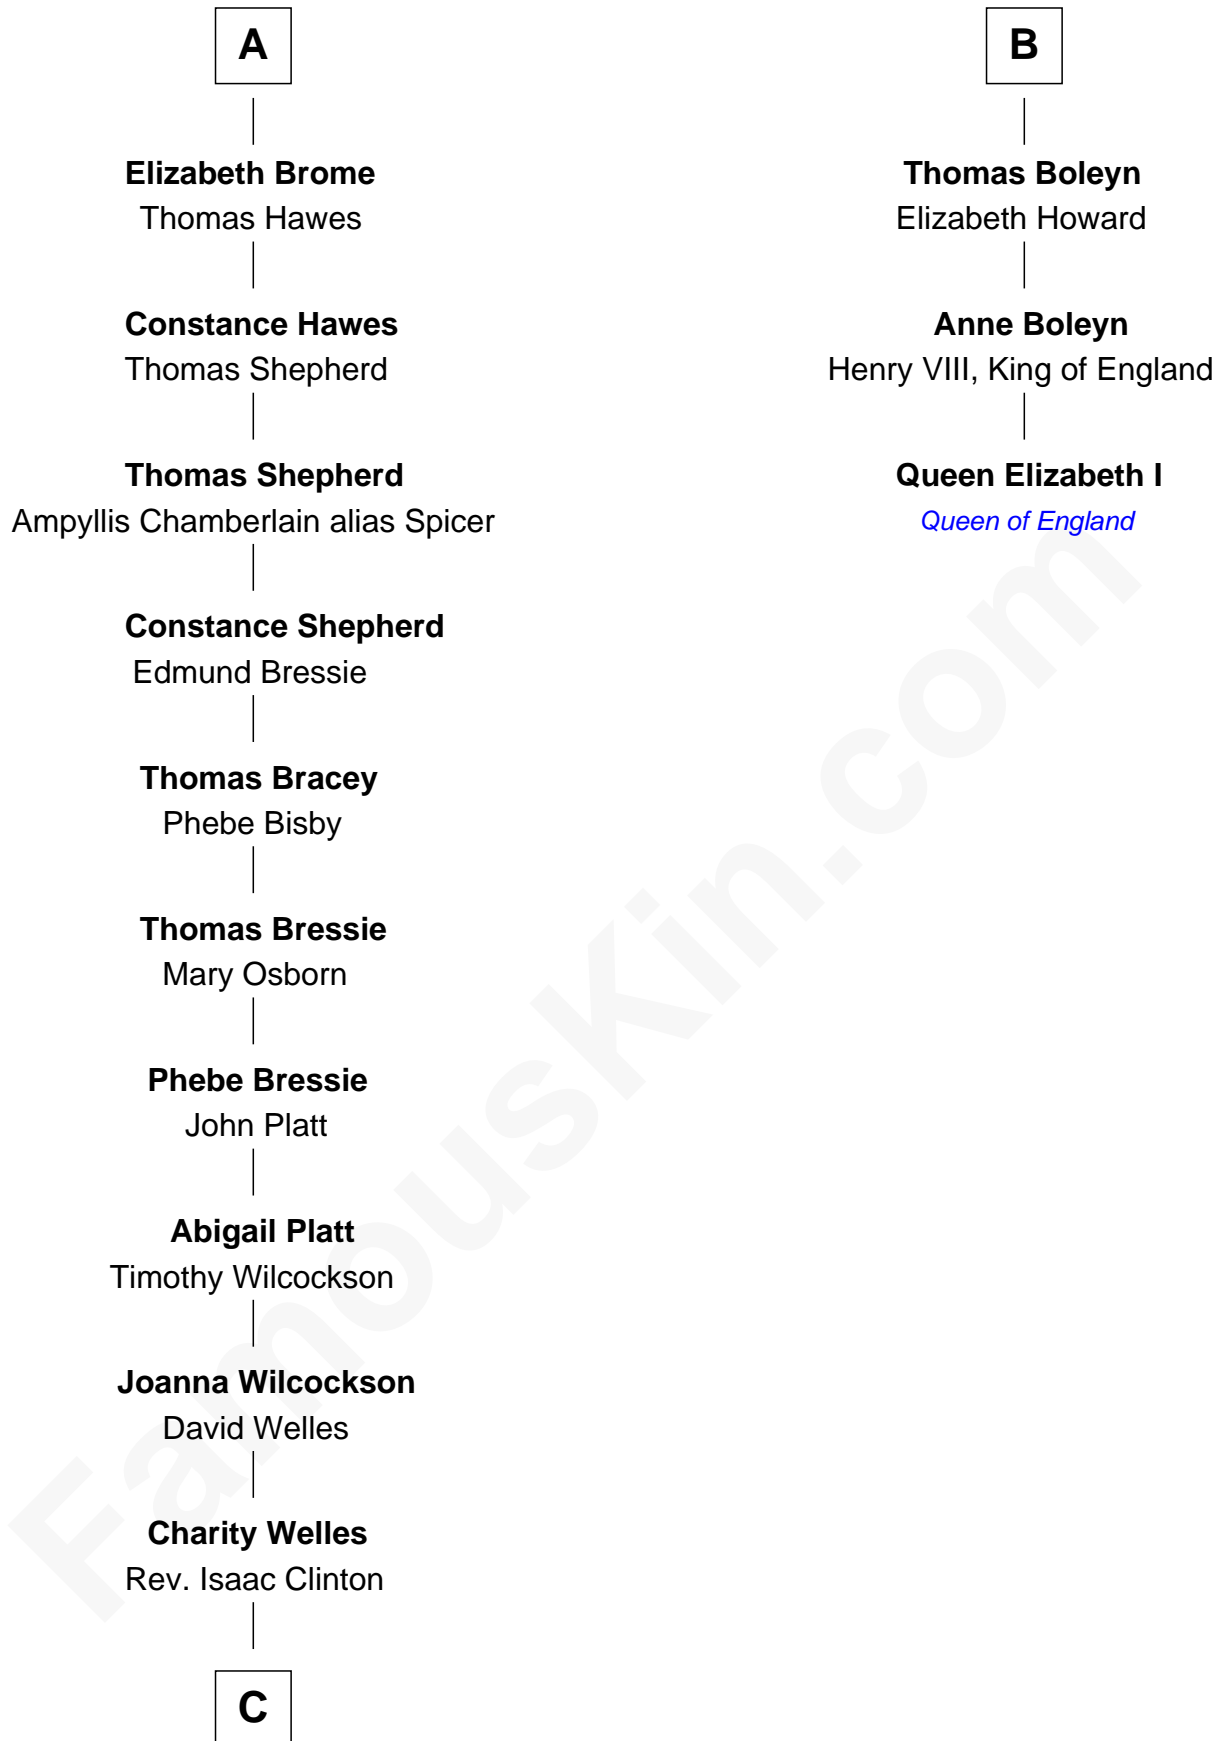

FamousKin.com

Relationship Chart of

Helen (Herron) Taft

First Lady of President William H. Taft

9th cousin 10 times removed of

Queen Elizabeth I

Queen of England

Sir Robert de Ros

Isabel de Aubeney

C

—
Maria Clinton

Ela Collins

—
Harriet Anne Collins

John Williamson Herron

—
Helen (Herron) Taft

First Lady of William H. Taft