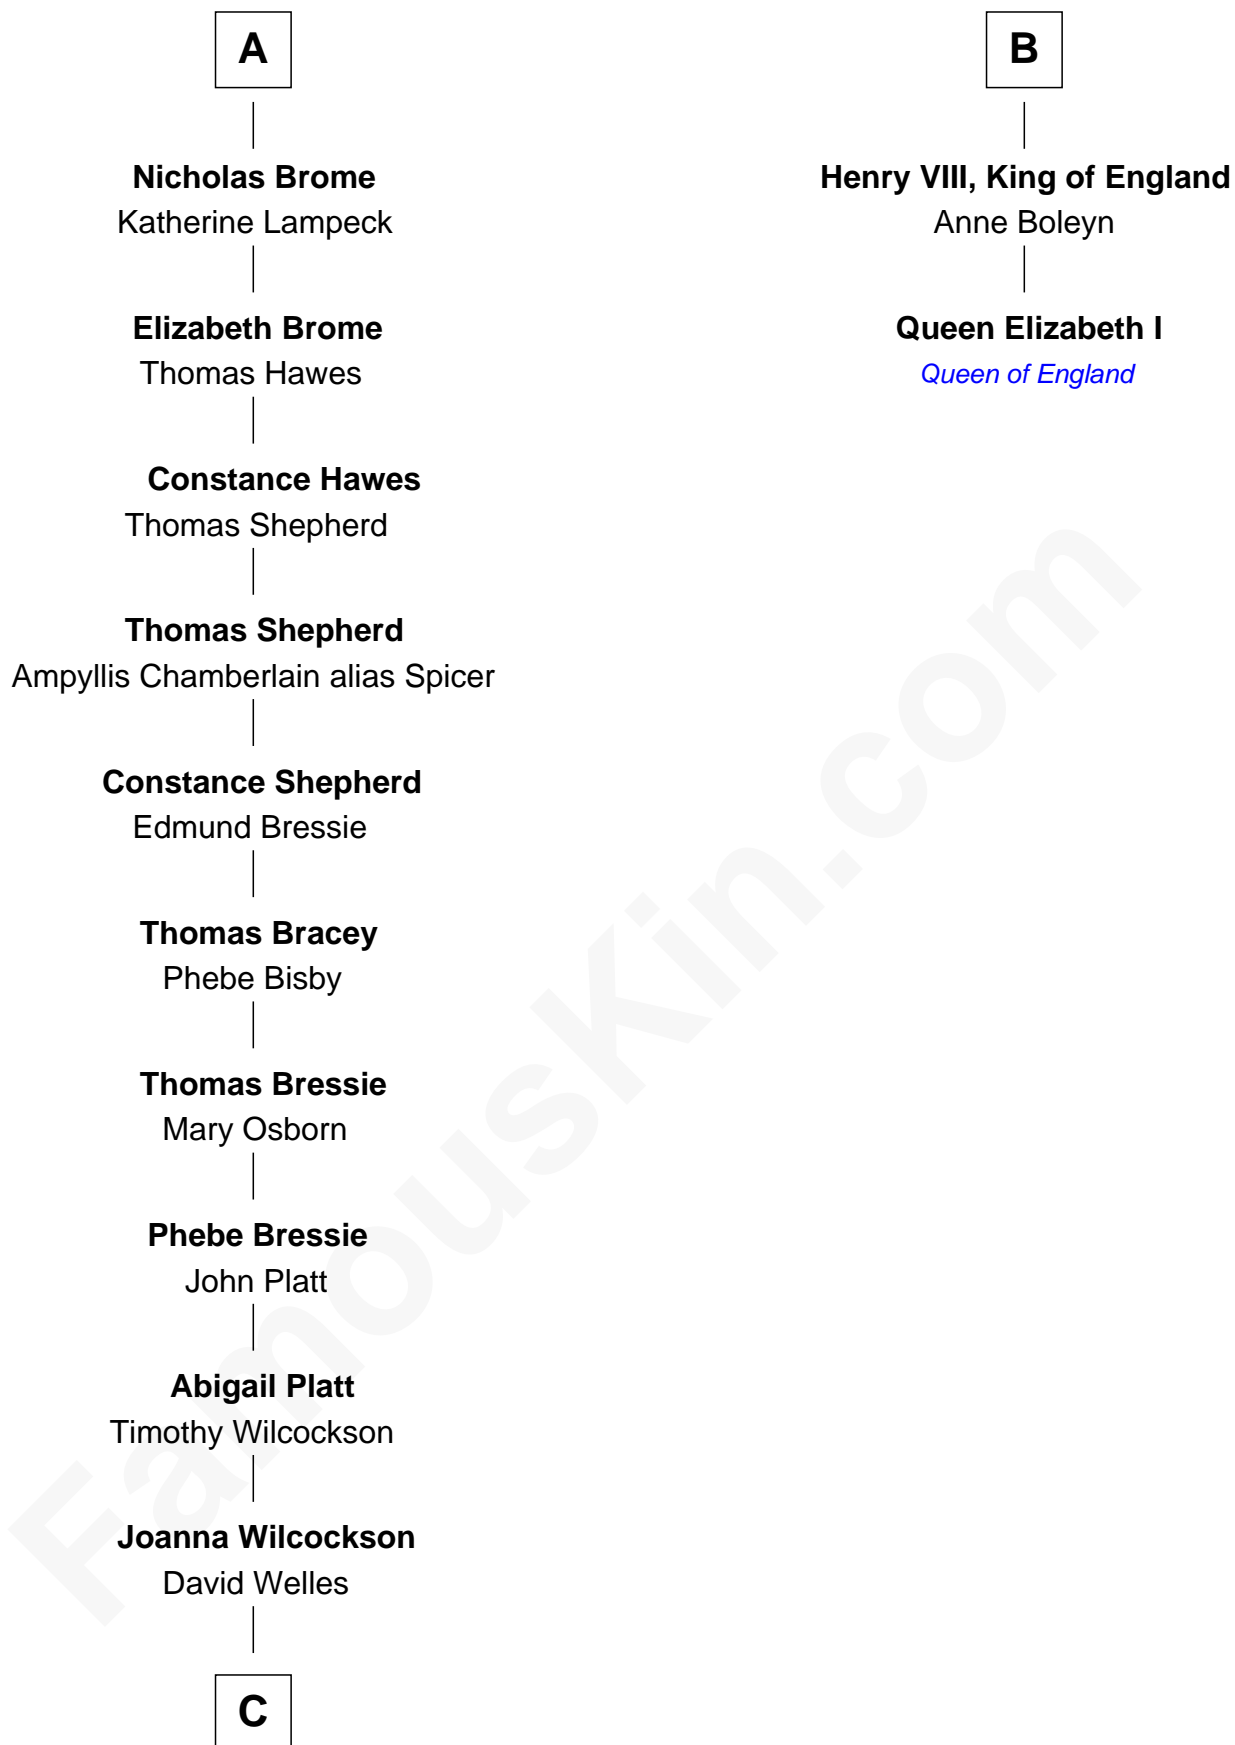

FamousKin.com

Relationship Chart of

Helen (Herron) Taft

First Lady of President William H. Taft

8th cousin 12 times removed of

Queen Elizabeth I

Queen of England

Sir James de Audley

Cecily Neville

Sir Richard Plantagenet

Edward IV, King of England

Elizabeth Woodville

Elizabeth of York

Henry VII, King of England

B

C