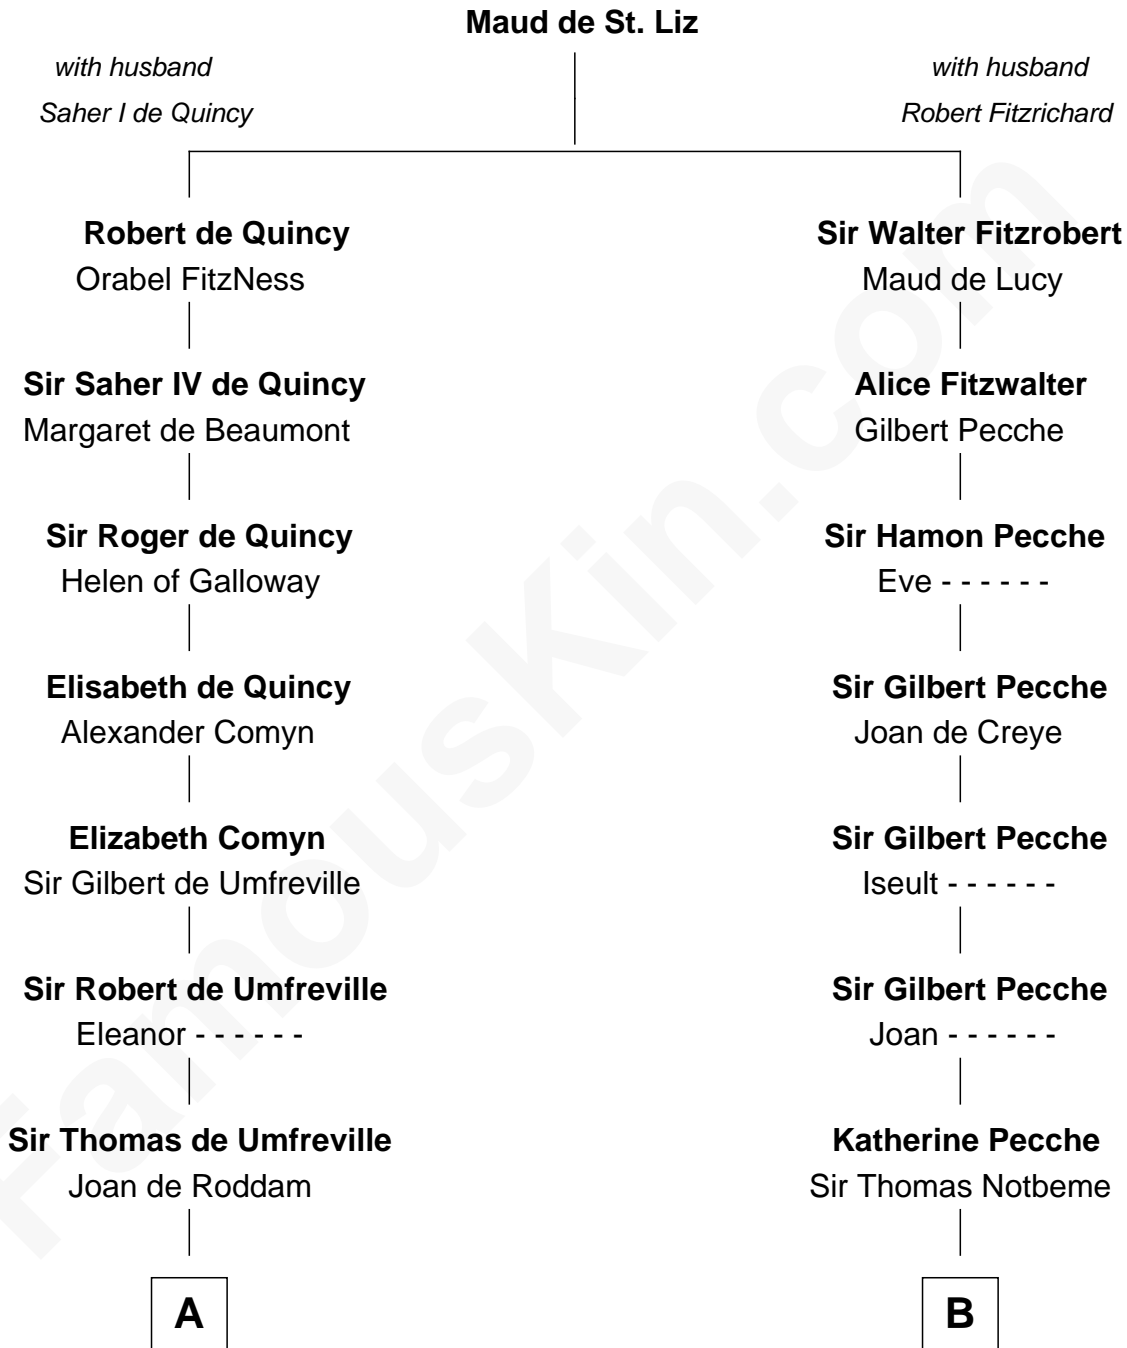

# FamousKin.com

## Relationship Chart of

### Helen (Herron) Taft

*First Lady of President William H. Taft*

21st cousin of

**Nathaniel Hawthorne**  
*Author of The Scarlet Letter*

**C**

**Lawrence Clinton**

Sarah Tryon

**Rev. Isaac Clinton**

**Nathaniel Hawthorne**

*Author of The Scarlet Letter*