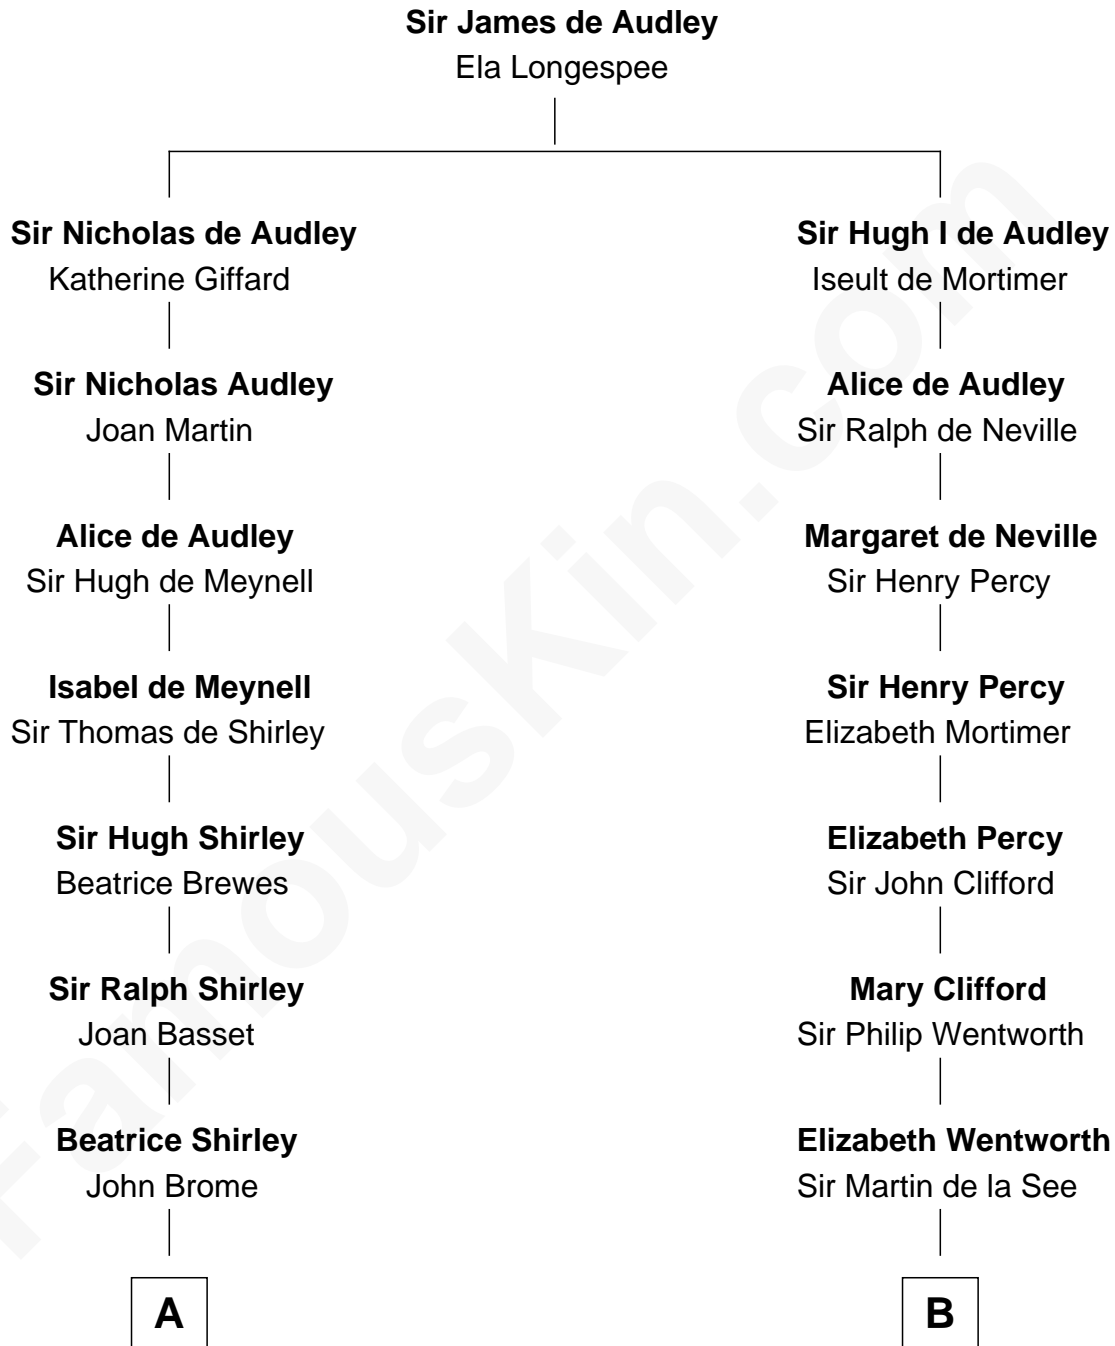

FamousKin.com

Relationship Chart of

Helen (Herron) Taft

First Lady of President William H. Taft

20th cousin 1 time removed of

Roy Rogers

Cowboy movie actor and singer