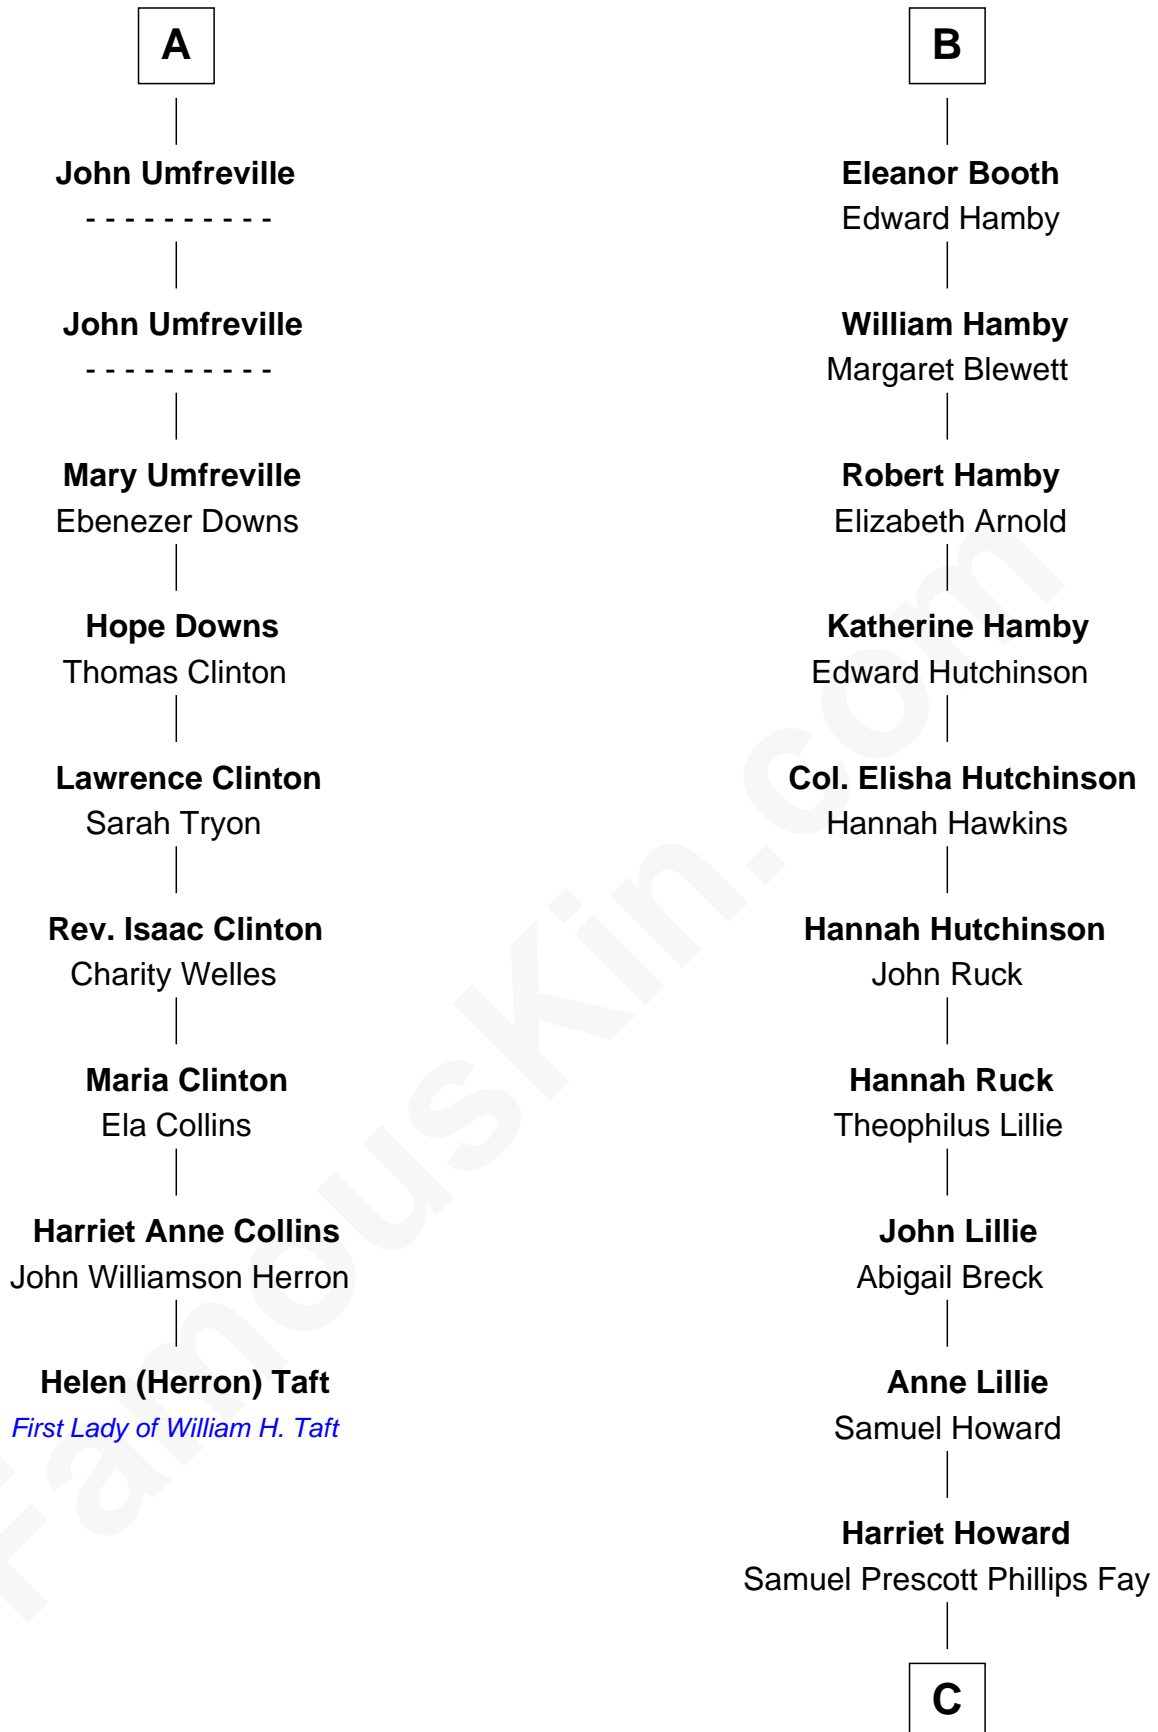

FamousKin.com

Relationship Chart of

Helen (Herron) Taft

First Lady of President William H. Taft

15th cousin 6 times removed of

George H. W. Bush
41st U.S. President

C

Samuel Howard Fay
Susan Montfort Shellman

Harriet Eleanor Fay
Rev. James Smith Bush

Samuel Prescott Bush
Flora Sheldon

Prescott Sheldon Bush
Dorothy Wear Walker

George H. W. Bush
41st U.S. President

FamousKin.com