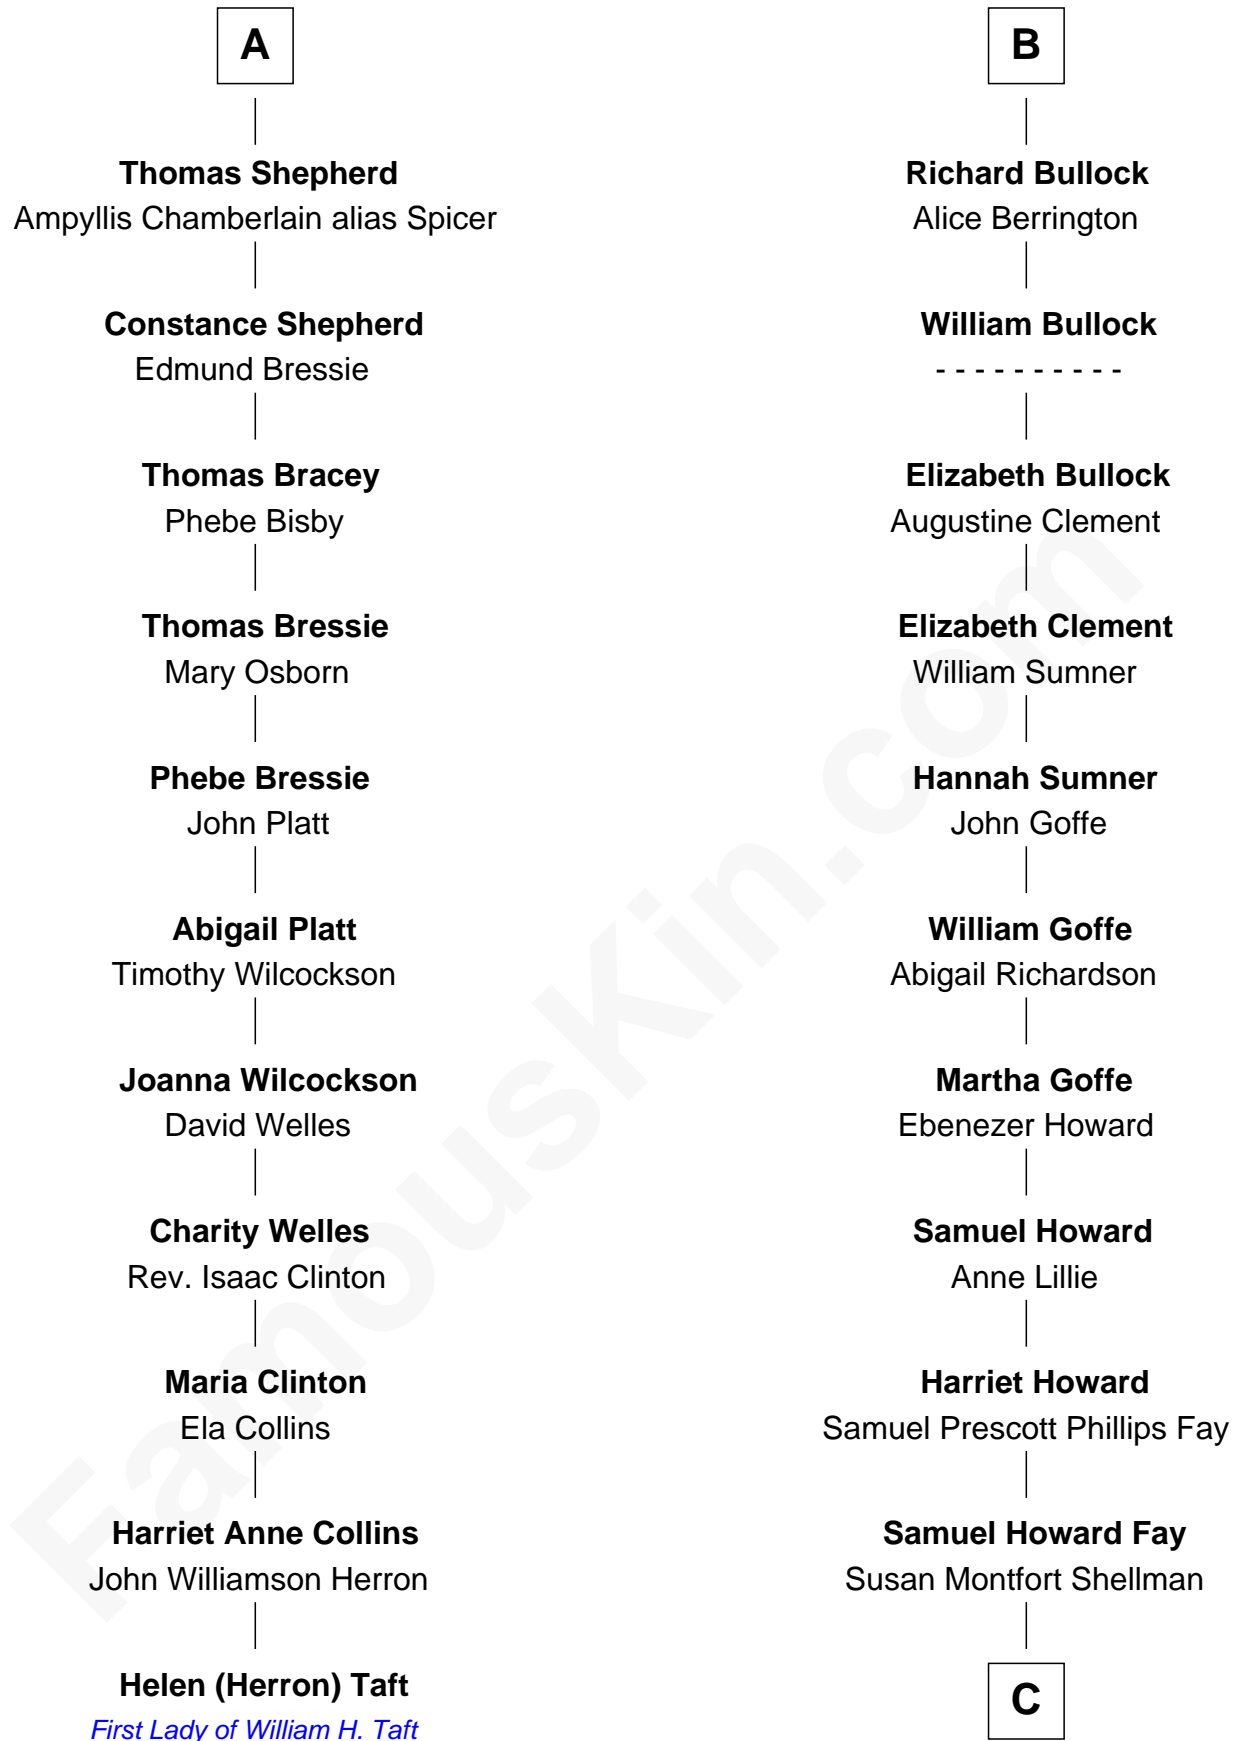

FamousKin.com

Relationship Chart of

Helen (Herron) Taft

First Lady of President William H. Taft

17th cousin 4 times removed of

George W. Bush
43rd U.S. President

Sir John Howard
Alice de Bois

Joan Howard
Sir Peter de Brewes

Beatrice Brewes
Sir Hugh Shirley

Sir Ralph Shirley
Joan Basset

Beatrice Shirley
John Brome

Nicholas Brome
Katherine Lampeck

Elizabeth Brome
Thomas Hawes

Constance Hawes
Thomas Shepherd

A

Sir Robert Howard
Margaret de Scales

Sir John Howard
Margaret de Plaiz

Sir John Howard
Joan Walton

Elizabeth Howard
Sir John de Vere

Joan de Vere
Sir William Norreys

Margaret Norreys
Gilbert Bullock

Thomas Bullock
Alice Kingsmill

B

C

Harriet Eleanor Fay
Rev. James Smith Bush

Samuel Prescott Bush
Flora Sheldon

Prescott Sheldon Bush
Dorothy Wear Walker

George Herbert Walker Bush
Barbara Pierce

George W. Bush
43rd U.S. President