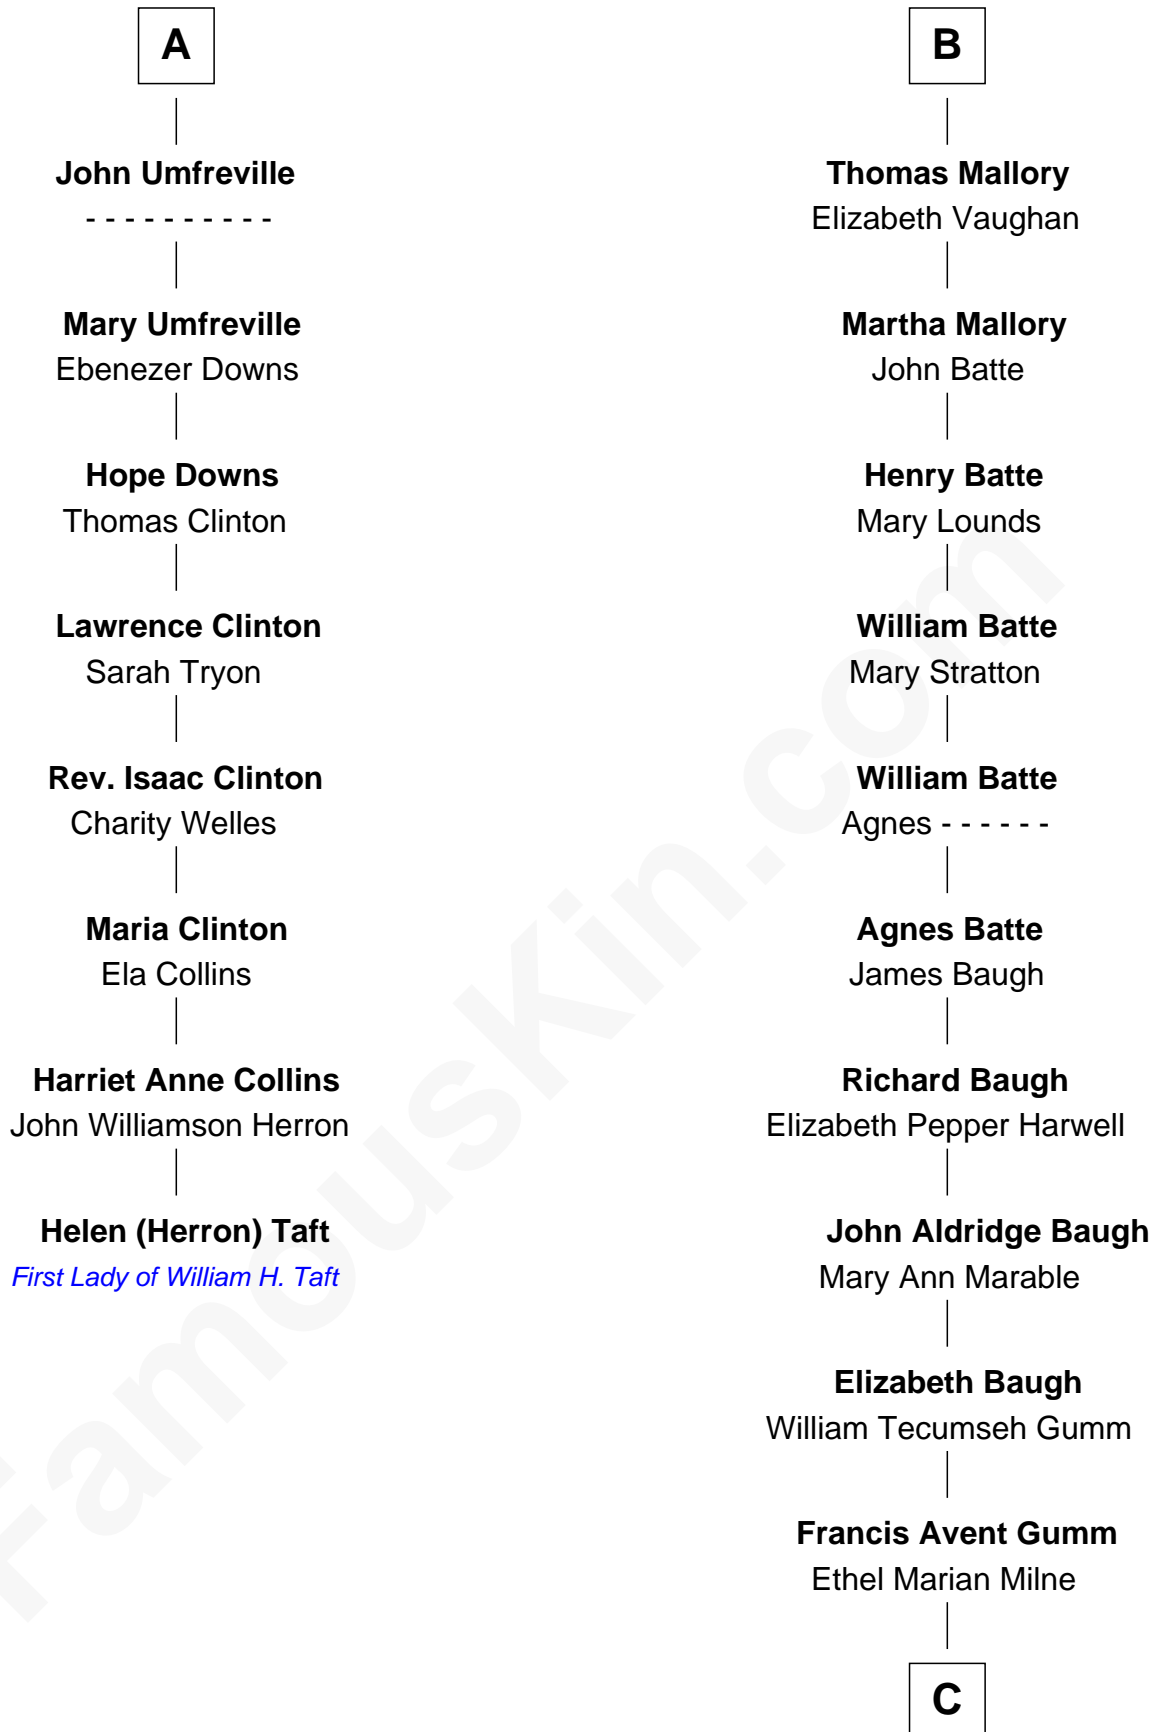

FamousKin.com

Relationship Chart of

Helen (Herron) Taft

First Lady of President William H. Taft

14th cousin 4 times removed of

Liza Minnelli

Singer and Actress

Sir Thomas de Umfreville

Sir John Constable

Lora FitzHugh

Joan Constable

Sir William Mallory

Sir John Mallory

Margaret Thwaites

Sir William Mallory

Jane Norton

Sir William Mallory

Ursula Gale

B

C

Frances Ethel Gumm

Vincent Minnelli

Liza Minnelli

Singer and Actress