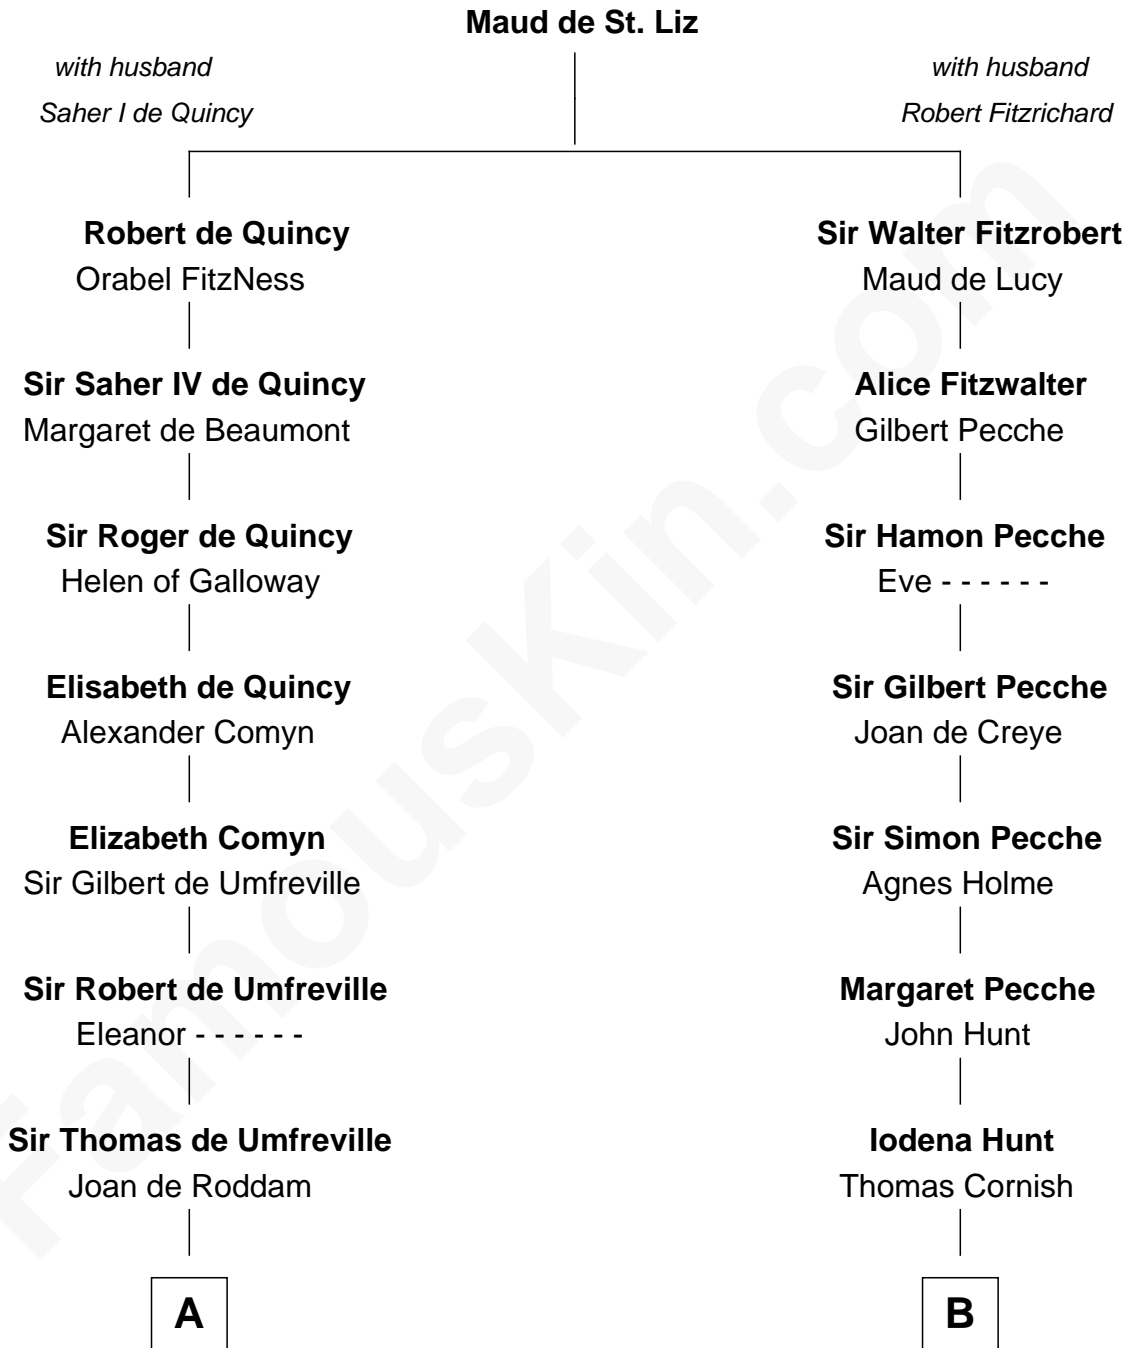

FamousKin.com

Relationship Chart of

Helen (Herron) Taft

First Lady of President William H. Taft

20th cousin 1 time removed of

Eliphalet Remington

Founder of Remington Arms Company

C

Lawrence Clinton

Sarah Tryon

Rev. Isaac Clinton

Charity Welles

Maria Clinton

Ela Collins

Harriet Anne Collins

John Williamson Herron