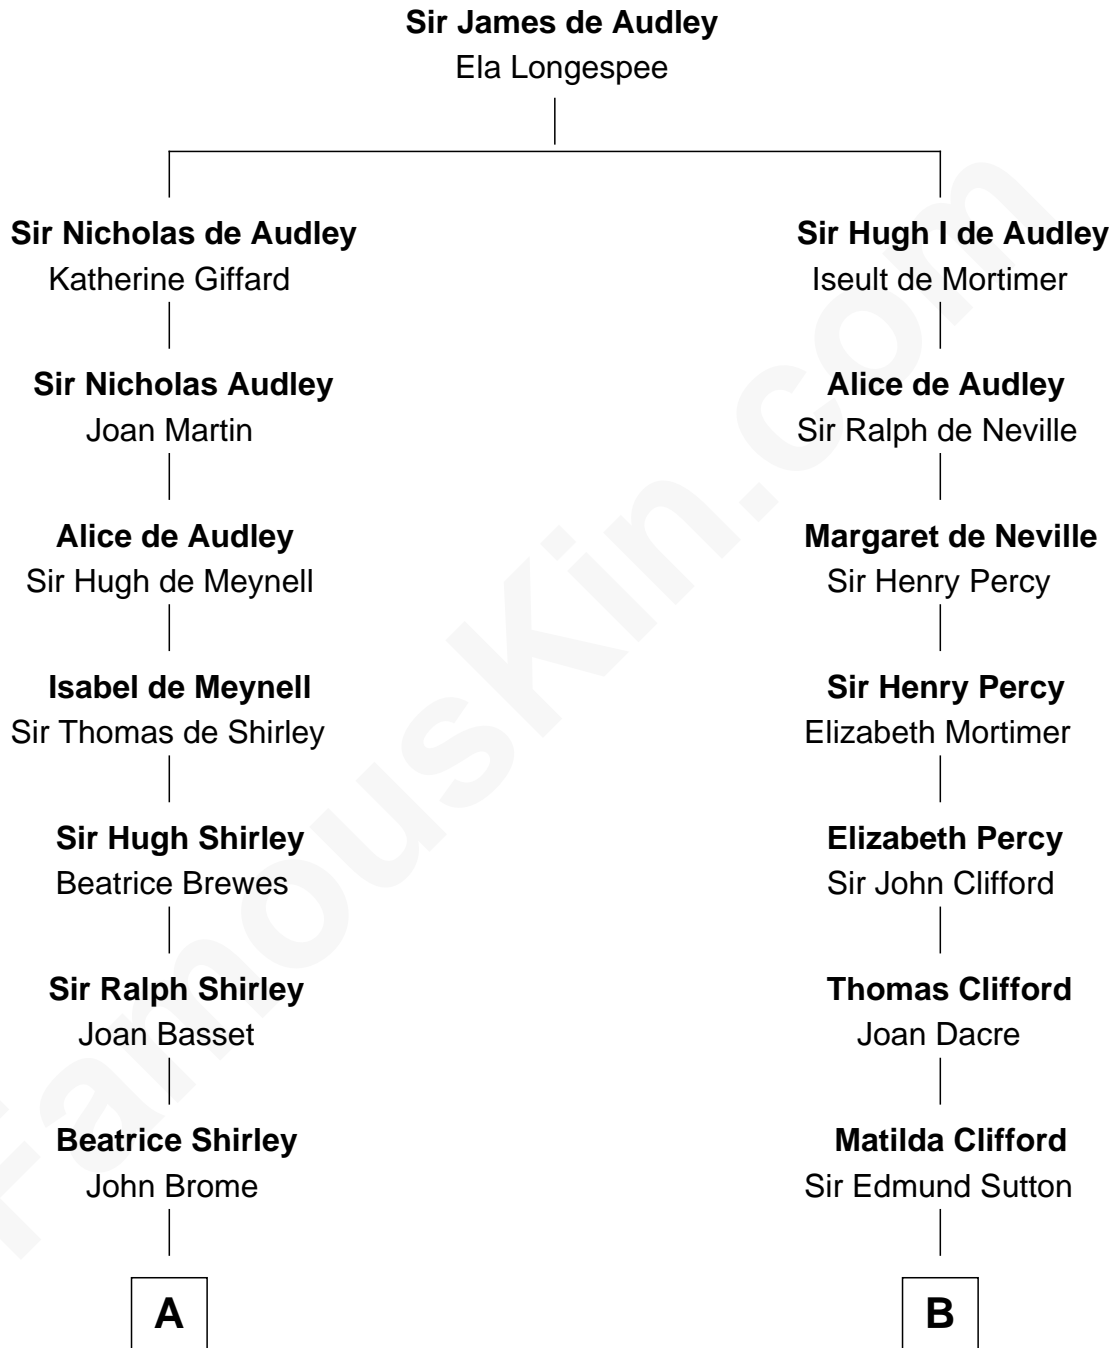

## Relationship Chart of

### Helen (Herron) Taft

*First Lady of President William H. Taft*

16th cousin 4 times removed of

### George Mason

*Father of the U.S. Bill of Rights*

**C**

**Charity Welles**  
Rev. Isaac Clinton

**Maria Clinton**  
Ela Collins

**Harriet Anne Collins**  
John Williamson Herron

**Helen (Herron) Taft**  
*First Lady of William H. Taft*