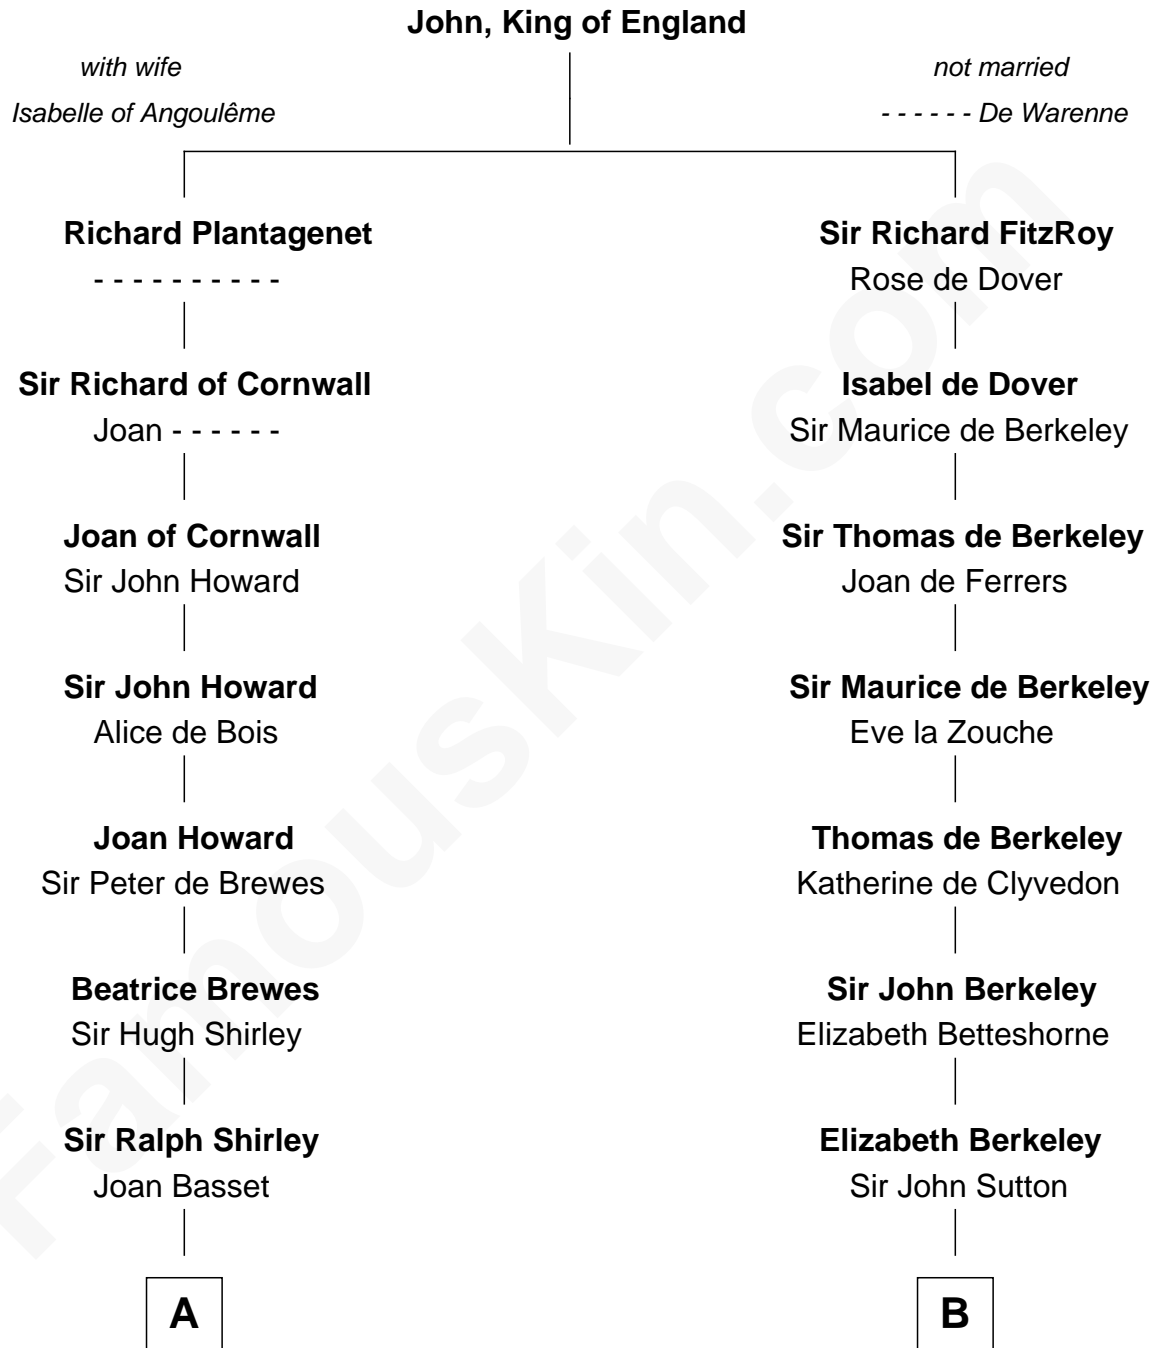

## Relationship Chart of

### Helen (Herron) Taft

First Lady of President William H. Taft

13th cousin 8 times removed of

**Richard More**

(c1614 - c1696) Mayflower passenger 1620

**MAYFLOWER**

**C**

—  
**Joanna Wilcockson**

*First Lady of William H. Taft*