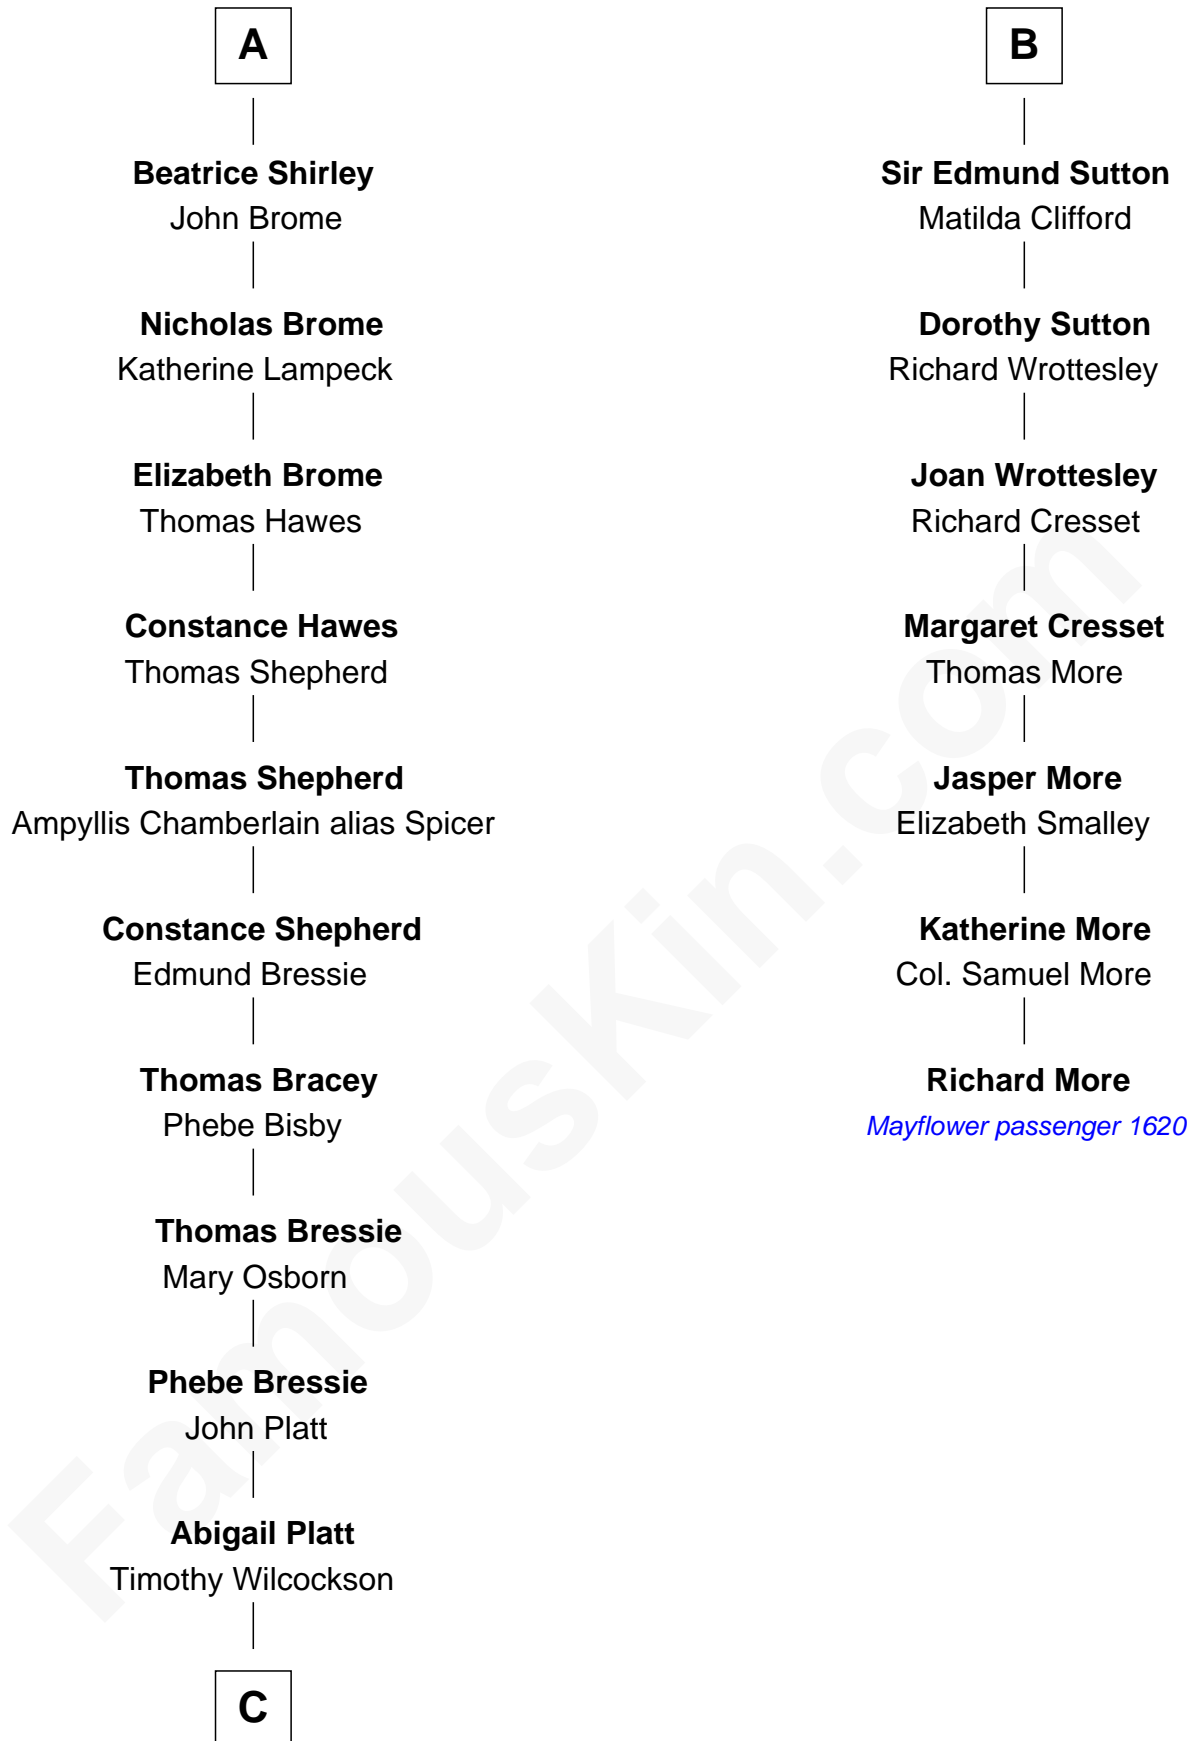

## Relationship Chart of

### Helen (Herron) Taft

First Lady of President William H. Taft

13th cousin 8 times removed of

**Richard More**

(c1614 - c1696) Mayflower passenger 1620

**MAYFLOWER**

**C**

—  
**Joanna Wilcockson**

*First Lady of William H. Taft*