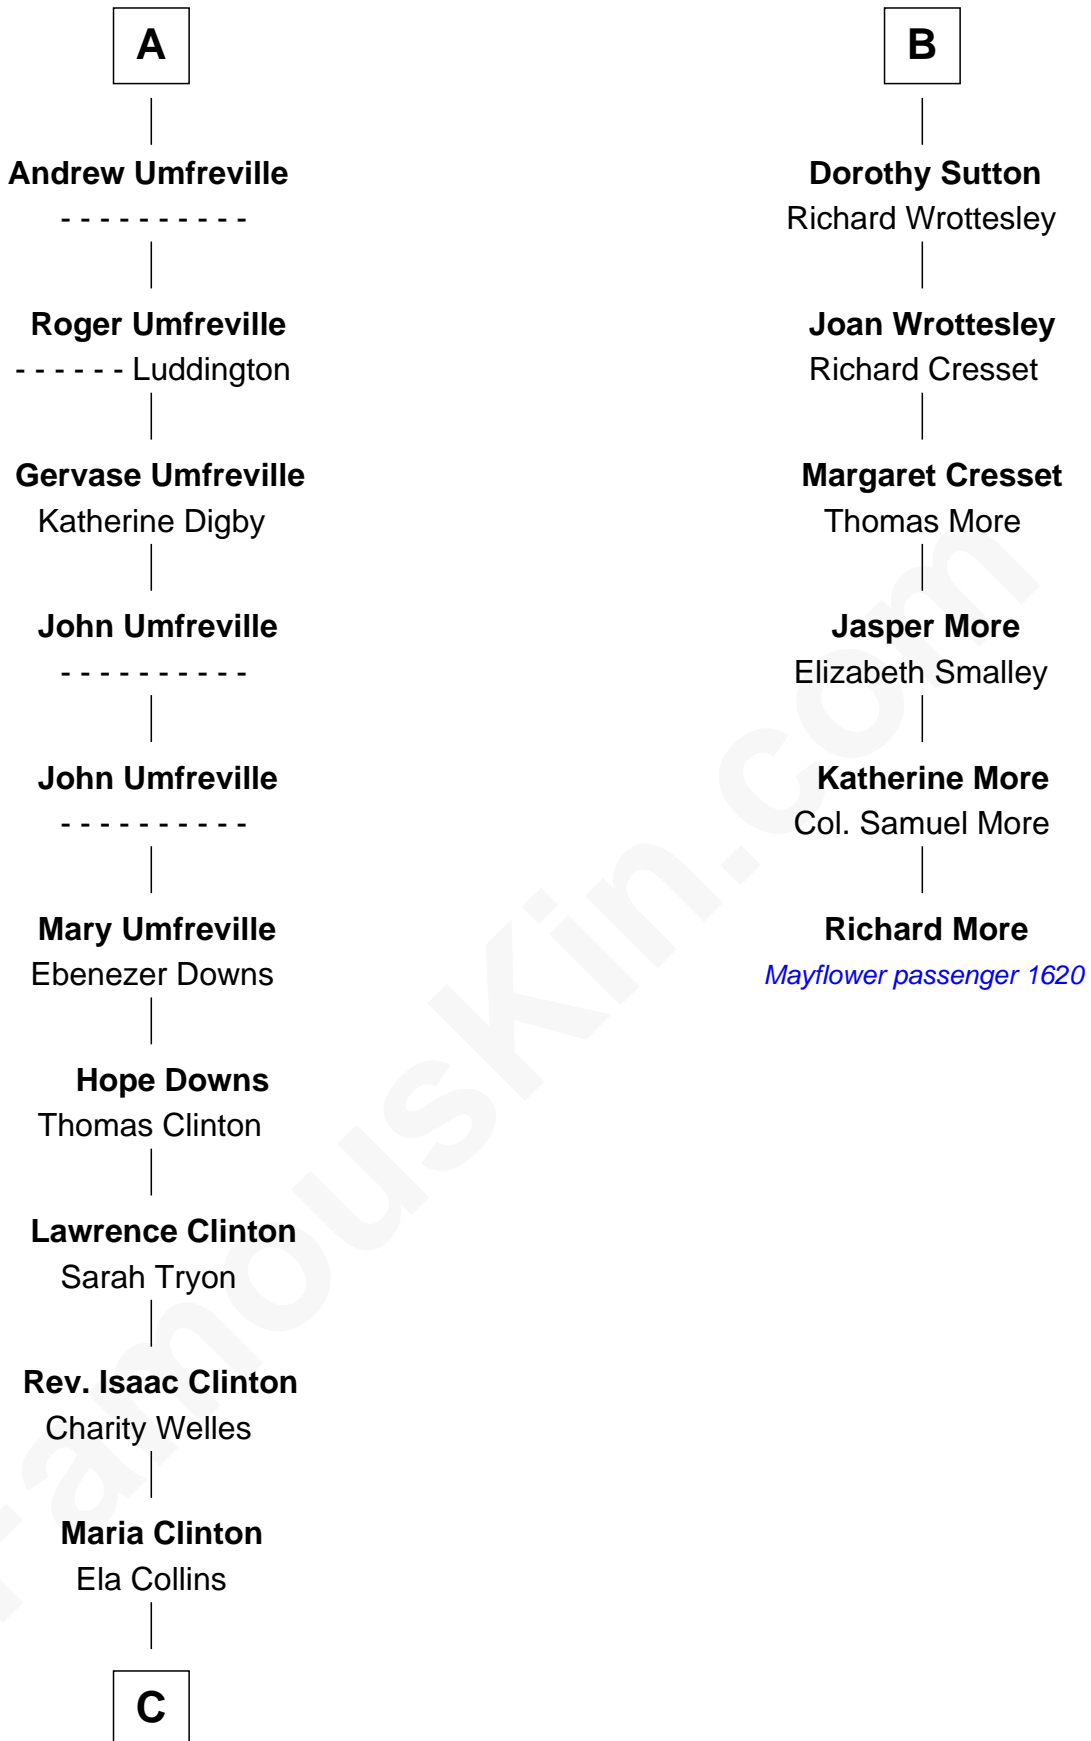

FamousKin.com

Relationship Chart of

Helen (Herron) Taft

First Lady of President William H. Taft

12th cousin 6 times removed of

Richard More

(c1614 - c1696) Mayflower passenger 1620

MAYFLOWER

C

Harriet Anne Collins
John Williamson Herron

Helen (Herron) Taft
First Lady of William H. Taft

FamousKin.com