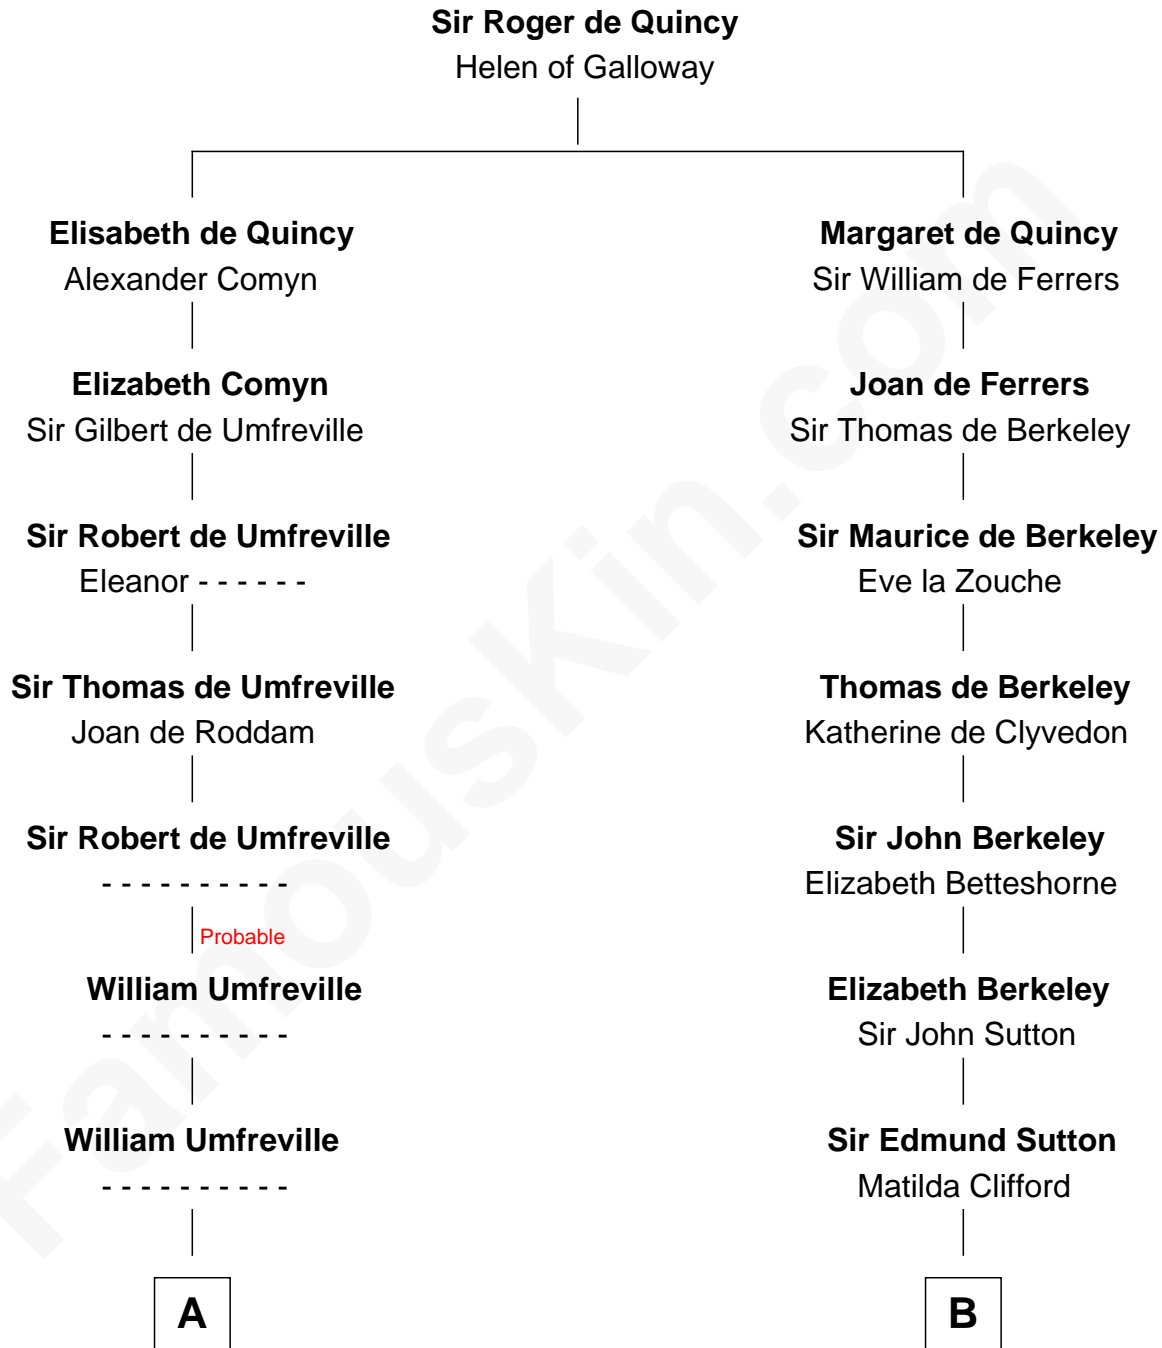

FamousKin.com

Relationship Chart of

Helen (Herron) Taft

First Lady of President William H. Taft

12th cousin 6 times removed of

Richard More

(c1614 - c1696) Mayflower passenger 1620

MAYFLOWER

C

Harriet Anne Collins
John Williamson Herron

Helen (Herron) Taft
First Lady of William H. Taft

FamousKin.com