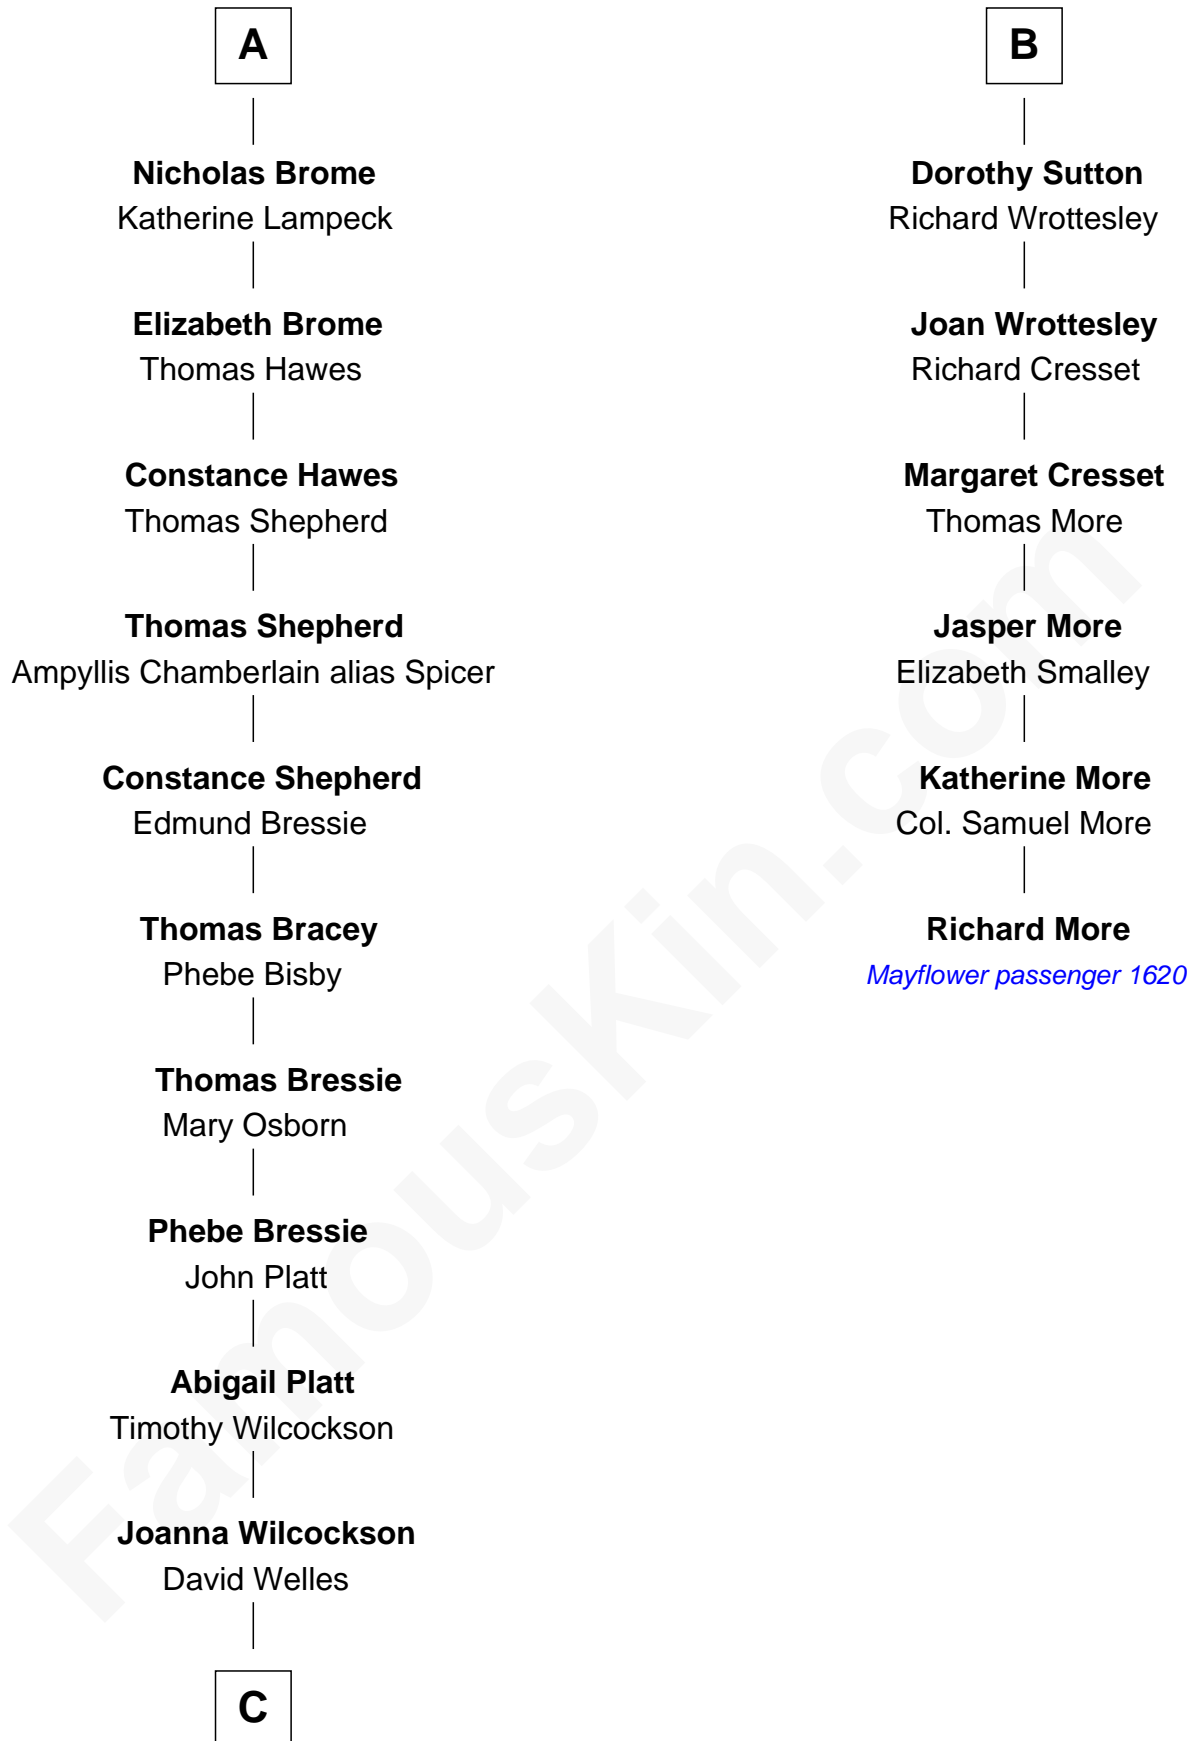

FamousKin.com

Relationship Chart of

Helen (Herron) Taft

First Lady of President William H. Taft

12th cousin 8 times removed of

Richard More

(c1614 - c1696) Mayflower passenger 1620

MAYFLOWER

C

Charity Welles
Rev. Isaac Clinton

Maria Clinton
Ela Collins

Harriet Anne Collins
John Williamson Herron

Helen (Herron) Taft
First Lady of William H. Taft

FamousKin.com